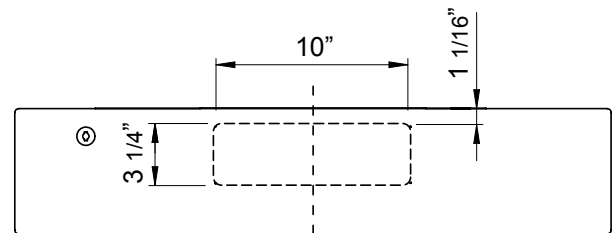

POWER

CYCLONE

UNDER-CABINET

Modern, clean lines provide a perfect complement to any interior, while centrifugal blowers liquefy cooking residue without complex filters to make clean up a snap. Available in black, white and stainless steel finishes.

ZEPHYR

ZEPHYRONLINE.COM

C/L

Back