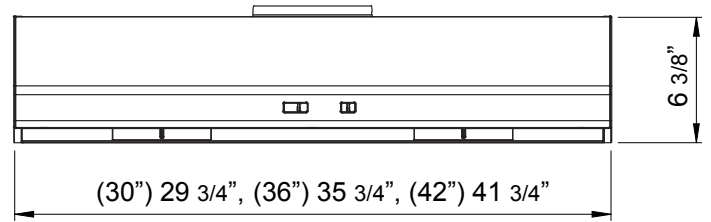

POWER

CYCLONE

UNDER-CABINET

Modern, clean lines provide a perfect complement to any interior, while centrifugal blowers liquefy cooking residue without complex filters to make clean up a snap. Available in black, white and stainless steel finishes.

ZEPHYR

ZEPHYRONLINE.COM

Front

Back