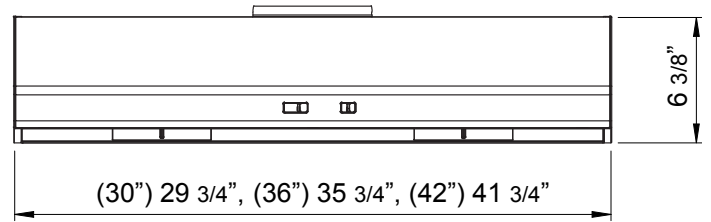

Modern, clean lines provide a perfect complement to any interior, while centrifugal blowers liquefy cooking residue without complex filters to make clean up a snap. Available in black, white, stainless steel and black stainless finishes.

Front

Back