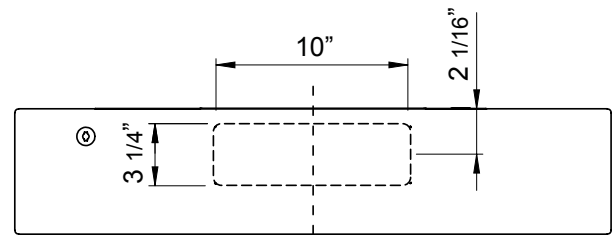

Modern, clean lines provide a perfect complement to any interior, while centrifugal blowers liquefy cooking residue without complex filters to make clean up a snap. Available in black, white, stainless steel and black stainless finishes.

C/L

Back