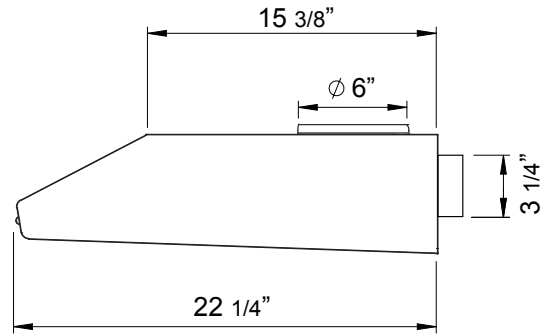

Modern, clean lines provide a perfect complement to any interior, while centrifugal blowers liquefy cooking residue without complex filters to make clean up a snap. Available in black, white, stainless steel and black stainless finishes.

Side

Back