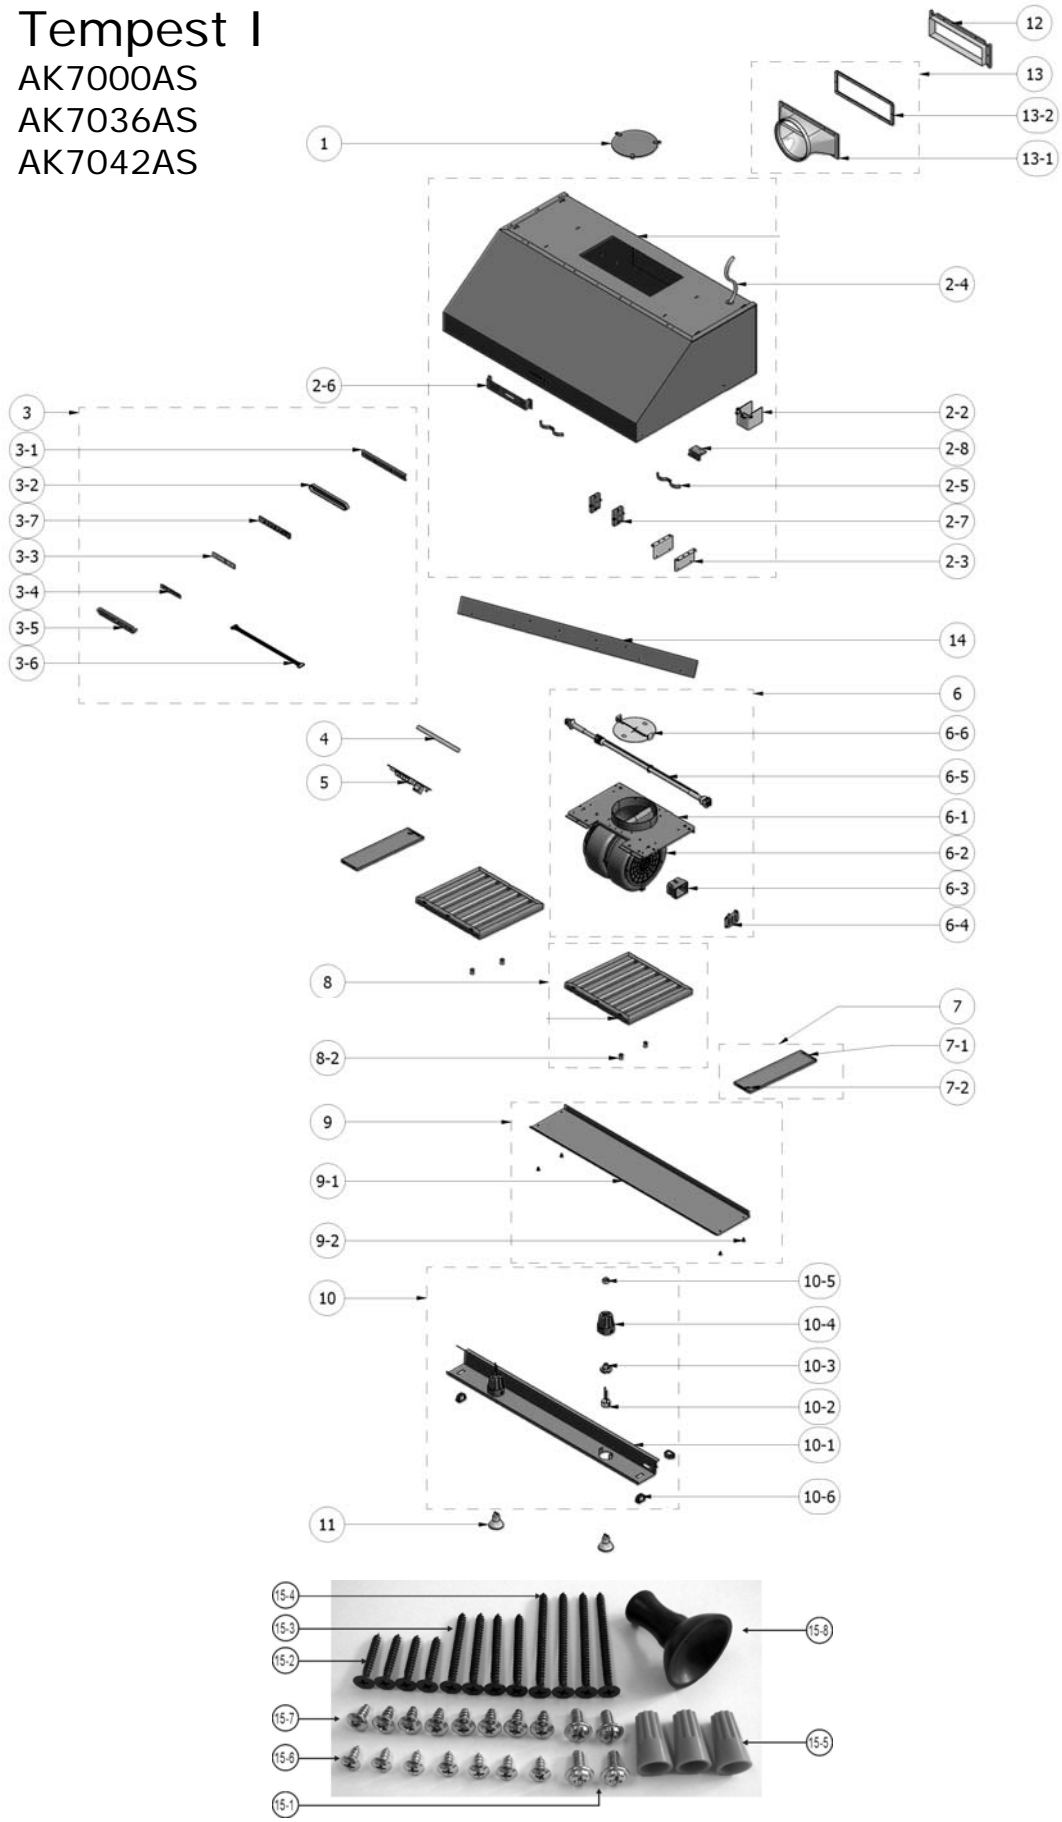

# Tempest I

AK7000AS, AK7036AS, AK7042AS

Ref #	Part #	Description	Qty.
1	50160007	Cap, 6" Round	1
2-2	54200011	Junction Box	1
2-3	54140028	Bracket, Motor	2
2-4	11030016	Wires, Electrical	1
2-5	54140029	Filter Clip (30" x 2)	3
2-6	54190009	Panel, Switch	1
2-7	56210011	Connector Cover	2
2-8	54190010	Plate, Interior	1
3	11000022	Assembly, Switch	1
3-1	54140044	Bracket, Switch	1
3-2	52170033	Housing, Switch Board	1
3-3	52110011	Switch Membrane	1
3-5	56200050	Cover, Switch Housing	1
3-6	11030035	Wiring, Switch	1
3-7	11010028	Switch Board	1
4	56200009	Housing, Control Board	1
5	11010031	Control Board	1
5-1	12170002	Fuse, 4A, 250V	1
6	CBI-600B	Motor Assembly	1
6-1	54190011	Plate, Motor	1
6-2	12120043	Motor	1
6-3	56200037	Capacitor Box	1
6-4	56210018	Cover, Capacitor Box	1
6-5	11030021	Wiring, Motor w/Capacitor	1
6-6	54060004	Damper, 6" Round	1
7	50500002	Assembly, Panel (AK7000AS, AK7042AS)	1
7-1	50120023	Panel (AK7000AS, AK7042AS)	2
7-2	54160009	Spring Clip (AK700AS, AK7042AS)	2
8	50210007	Baffle Filter (30" x 2)	3
8-2	50280002	Handle, Baffle Filter (30" x 4)	6
9	50500003	Assembly, Panel Bottom (AK7000AS)	1
9	50500005	Assembly, Panel Bottom (AK7036AS)	1
9	50500006	Assembly, Panel Bottom (AK7042AS)	1