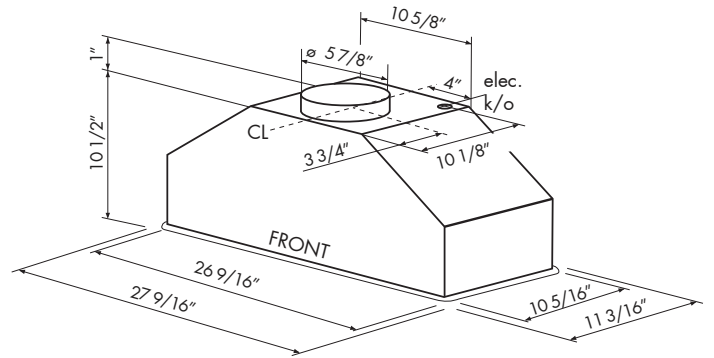

The 3-speed Twister with halogen lighting hides the ventilation you need beneath your custom, built-in canopy. An optional liner extends and beautifies the hood and protects your cabinetry.