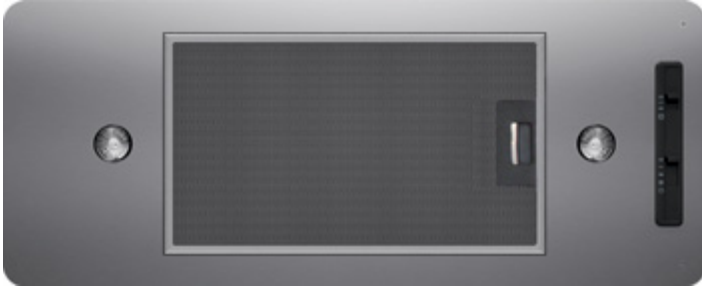

The 3-speed Twister with halogen lighting hides the ventilation you need beneath your custom, built-in canopy. An optional liner extends and beautifies the hood and protects your cabinetry.

MODEL

Stainless Steel AK8000BS

Size

27"

Blower CFM (Min. - Max.)

210 - 400

Sones (Min. - Max.)

2 - 5

FEATURES**Controls**

Mechanical Slide

Speed Levels

3

Lighting

Halogen, 35W x2

Dual-Level Lighting

Yes

Filters

Aluminum Mesh x1