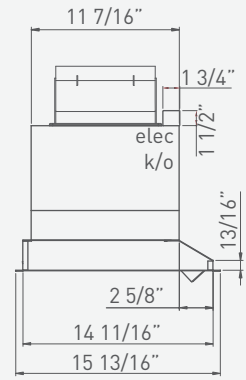

ESSENTIALS OUTDOOR

Top

Front

Side

WILLOW

POWER PACK

MODEL	AK8800AS	AK8800AG
SIZE	29"	29"
NET WIDTH	29 13/16"	29 13/16"
PERFORMANCE		
Dual Internal Blower	1000 CFM	1000 CFM
Sones	8	8
COLOR		
Stainless Steel	SS	Gray Powder Coated
FEATURES		
Marine Grade Controls	Rocker switch	Rocker switch
Speed Levels	2	2
Auto Delay-Off	No	No
Lighting	Halogen, 35W x 2	Halogen, 35W x 2
Dual-Level Lighting	No	No
Filters	Baffle x 2	Baffle x 2
Recirculating	No	No
High Quality Stainless Steel	316S	NA
DUCT SPECIFICATIONS		
Vertical	8"	8"
AC INPUT	120V - 60Hz	120V - 60Hz
AC POWER		
Hood Only	Max 710W, 5.95 Amps	Max 710W, 5.95 Amps
OPTIONAL ACCESSORIES		
Liner, 36"	AK0886AS	AK0886AS
Liner, 42"	AK0882AS	AK0882AS
Liner, 48"	AK0888AS	AK0888AS
Liner, 54"	AK0884AS	AK0884AS
Liner, 60"	AK0880AS	AK0880AS

Mounting Heights Min. height 30" from cooking surface.

Max. height 36" from cooking surface.