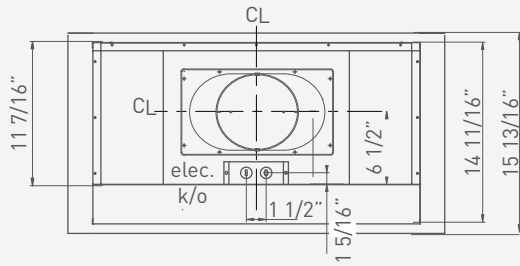

ESSENTIALS OUTDOOR

Top

Front

Side

WILLOW

POWER PACK

MODEL	AK8800AS	AK8800AG
SIZE	29"	29"
NET WIDTH	29 13/16"	29 13/16"
PERFORMANCE		
Dual Internal Blower	1000 CFM	1000 CFM
Sones	8	8
COLOR		
Stainless Steel	SS	Gray Powder Coated
FEATURES		
Marine Grade Controls	Rocker switch	Rocker switch
Speed Levels	2	2
Auto Delay-Off	No	No
Lighting	Halogen, 35W x 2	Halogen, 35W x 2
Dual-Level Lighting	No	No
Filters	Baffle x 2	Baffle x 2
Recirculating	No	No
High Quality Stainless Steel	316S	NA
DUCT SPECIFICATIONS		
Vertical	8"	8"
AC INPUT	120V - 60Hz	120V - 60Hz
AC POWER		
Hood Only	Max 710W, 5.95 Amps	Max 710W, 5.95 Amps
OPTIONAL ACCESSORIES		
Liner, 36"	AK0886AS	AK0886AS
Liner, 42"	AK0882AS	AK0882AS
Liner, 48"	AK0888AS	AK0888AS
Liner, 54"	AK0884AS	AK0884AS
Liner, 60"	AK0880AS	AK0880AS

Mounting Heights Min. height 30" from cooking surface.

Max. height 36" from cooking surface.