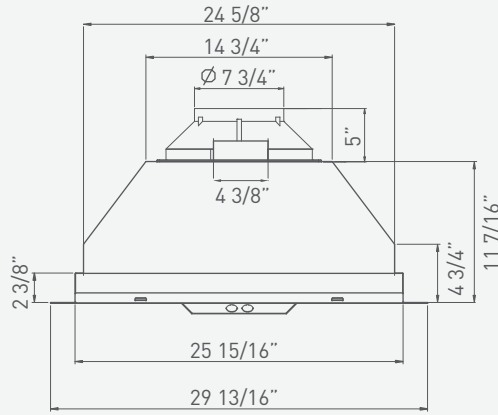

ESSENTIALS OUTDOOR

Top

Front

Side

WILLOW

POWER PACK

MODEL	AK8800AS	AK8800AG
SIZE	29"	29"
NET WIDTH	29 13/16"	29 13/16"
PERFORMANCE		
Dual Internal Blower	1000 CFM	1000 CFM
Sones	8	8
COLOR		
Stainless Steel	SS	Gray Powder Coated
FEATURES		
Marine Grade Controls	Rocker switch	Rocker switch
Speed Levels	2	2
Auto Delay-Off	No	No
Lighting	Halogen, 35W x 2	Halogen, 35W x 2
Dual-Level Lighting	No	No
Filters	Baffle x 2	Baffle x 2
Recirculating	No	No
High Quality Stainless Steel	316S	NA
DUCT SPECIFICATIONS		
Vertical	8"	8"
AC INPUT	120V - 60Hz	120V - 60Hz
AC POWER		
Hood Only	Max 710W, 5.95 Amps	Max 710W, 5.95 Amps
OPTIONAL ACCESSORIES		
Liner, 36"	AK0886AS	AK0886AS
Liner, 42"	AK0882AS	AK0882AS
Liner, 48"	AK0888AS	AK0888AS
Liner, 54"	AK0884AS	AK0884AS
Liner, 60"	AK0880AS	AK0880AS

Mounting Heights Min. height 30" from cooking surface.

Max. height 36" from cooking surface.