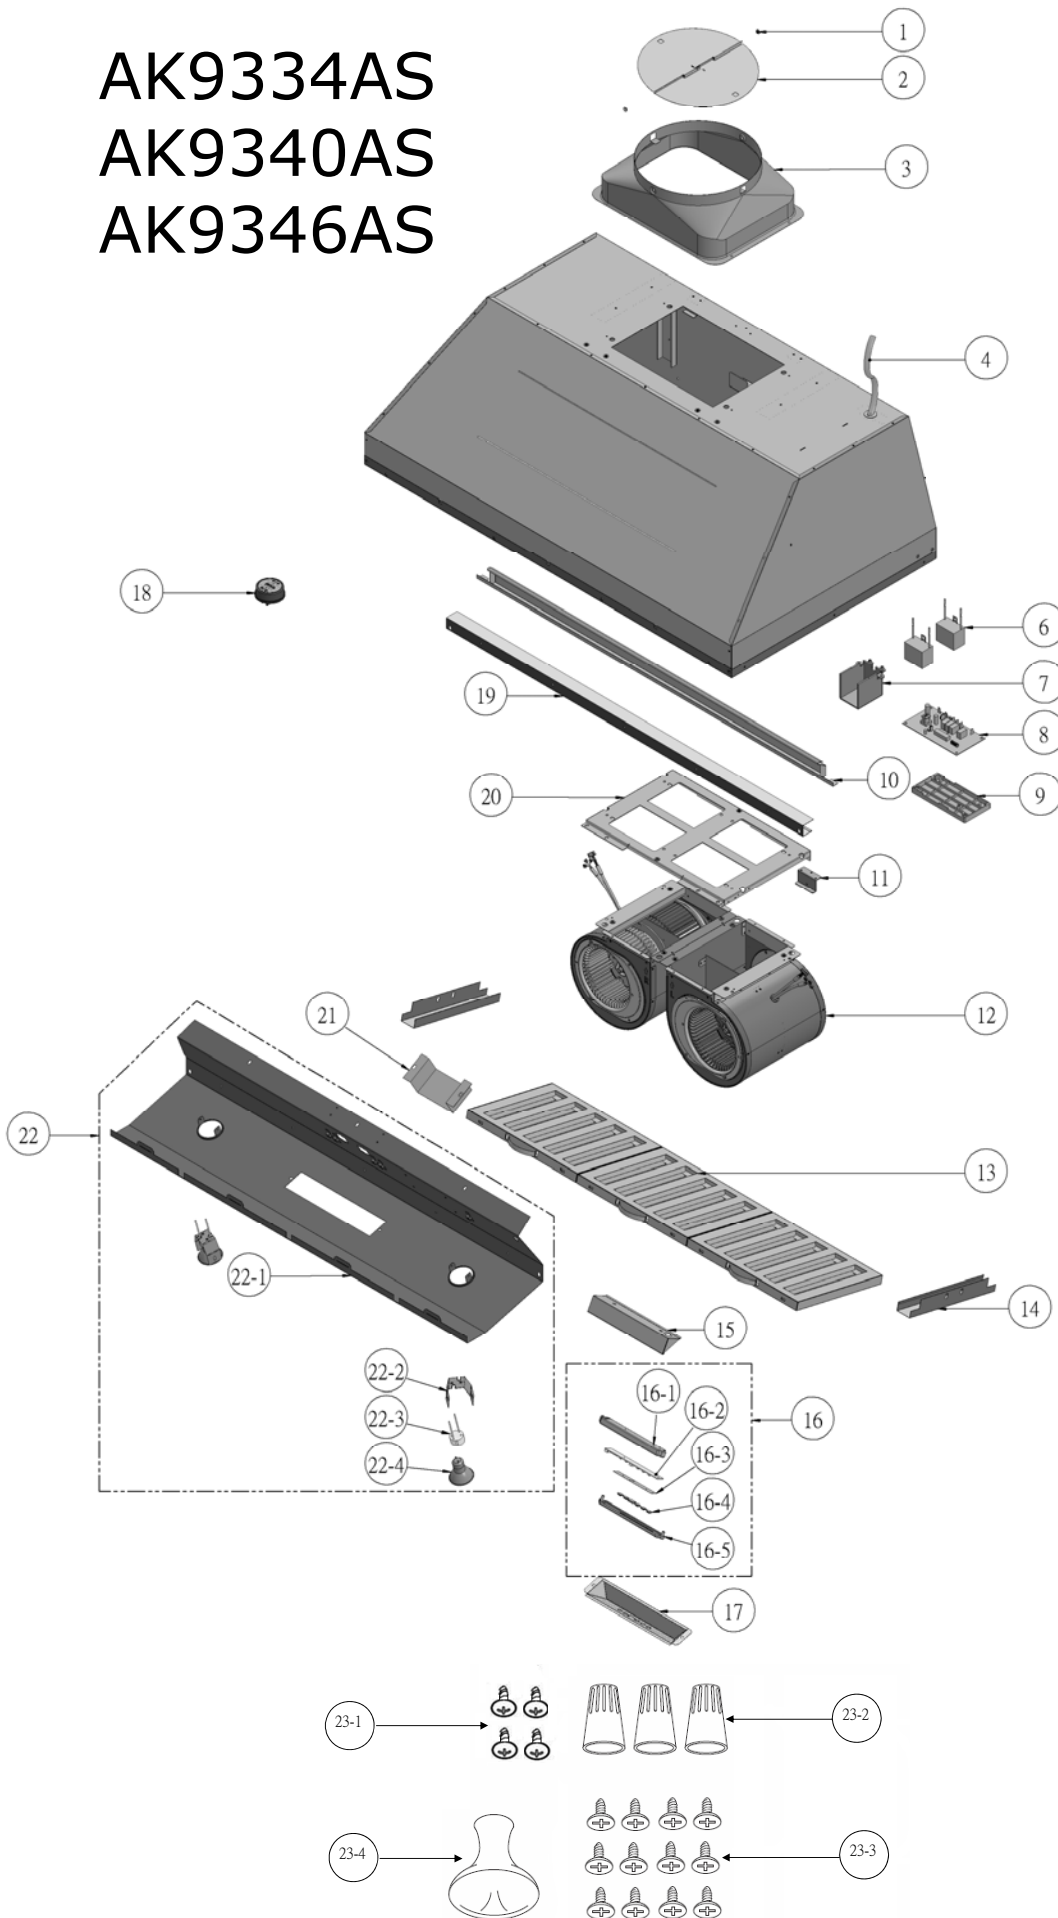

AK9334AS AK9340AS AK9346AS

AK9334AS, AK9340AS, AK9346AS

Ref #	Part #	Description	Qty.
1	56230001	Trim, Rubber	2
2	54060009	Damper, 10" Round	1
3	54050070	Collar, 10" Round	1
4	11030020	Wires, Electrical (AK9340AS)	1
4	11030071	Wires, Electrical (AK9346AS)	1
6	12050029	Capacitor	2
7	54200011	Box, Junction	1
8	11010054	Control Board	1
9	56200009	Bracket, Control Board	1
10	56130016	Tray, Residue (AK9334AS)	1
10	56130017	Tray, Residue (AK9340AS)	1
10	56130018	Tray, Residue (AK9346AS)	1
11	54190010	Bracket, Motor	1
12	12120071	Motor	2
13	50210013	Filter, Baffle, Large (AK9340AS x 3)	2
13	50210017	Filter, Baffle, Small (AK9346AS) (AK9334AS x 1)	2
13-1	54140147	Spring, Baffle Filter (AK9346AS x 4)	3
14	50120064	Panel, Spacer (AK9340AS)	2
14	50120065	Panel, Spacer (AK9346AS)	2
15	54140148	Bracket, Switch	1
16	11000077	Switch Assembly	1
16-1	52170033	Housing, Switch	1
16-2	11010035	Board, Switch	1
16-3	52110015	Membrane, Switch	1
16-4	50400009	Button, Switch	1
16-5	56210049	Cover, Switch	1
16-6	11030045	Cable, Switch	1
17	52170055	Cover Plate, Switch	1

18	14000005	Remote Control	1
18-1	15000007	Battery, Remote, A23, 12V	1
18-2	52180001	Holder, Remote	1
18-3	56210029	Cover, Remote Battery	1
19	50140100	Panel, Internal (AK9334AS)	1
19	50140101	Panel, Internal (AK9340AS)	1
19	50140102	Panel, Internal (AK9346AS)	1
20	54190038	Plate, Blower	1
21	54140149	Bracket, Cable	1
22	50500124	Assembly, Light Panel (AK9340AS)	1
22	50500125	Assembly, Light Panel (AK9346AS)	1
22-1	50110120	Panel, Light (AK9334AS)	1
22-1	50110112	Panel, Light (AK9340AS)	1
22-1	50110113	Panel, Light (AK9346AS)	1
22-2	54140050	Bracket, Light Socket (AK9346AS x 4)	2
22-3	12100041	Socket, Light (AK9346AS x 4)	2
22-4	Z0B-0023	Bulb, Halogen, GU-10, 35W (AK9346AS x 4)	2
22-5	12060002	Connector, Light Socket (AK9346AS x 4)	2
23	05000089	Hardware Packet	1
23-1	01070009	Screw, M4 x 6mm	4
23-2	15000002	Wire Cap	3
23-3	01020025	Screw, #8 x 1/2"	12
23-4	15000004	Suction Cup	1