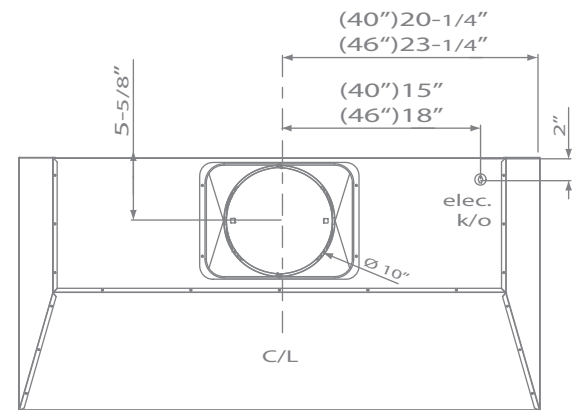

RF REMOTE CONTROL

MATCHES CONVENTIONAL  
INSTALLATION DIMENSIONS

26" - 36"  
MOUNTING HEIGHT

# MONSOON II | ONE-PIECE LINER

<b>SIZE (W X D)</b>	
AK9340AS (42")	40-3/8" x 22-1/2"
AK9346AS (48")	46-3/8" x 22-1/2"
<b>PERFORMANCE</b>	
INTERNAL, MIN.-MAX. BLOWER CFM	450 - 1200
INTERNAL, MIN.-MAX. SONES	3.5 - 9
<b>COLOR</b>	
STAINLESS STEEL	SS
<b>FEATURES</b>	
CONTROLS	ELECTRONIC TOUCH
SPEED LEVELS	6
AUTO DELAY-OFF	YES
CLEAN AIR MODE	YES
LIGHTING	
AK9340AS	HALOGEN, 35W x2
AK9346AS	HALOGEN, 35W x4
DUAL LEVEL LIGHTING	YES
FILTERS	SS PRO-BAFFLE
REMOVABLE GREASE TRAY	YES
RF REMOTE CONTROL	YES
RECIRCULATING OPTION	NO
<b>DUCT SPECIFICATIONS</b>	
INTERNAL BLOWER - VERTICAL	10" ROUND
INTERNAL BLOWER - HORIZONTAL	N/A
<b>AC INPUT</b>	
	120V
<b>AC POWER</b>	
AK9340AS	MAX. 703W AT 5.9A
AK9346AS	MAX. 773W AT 6.5A
<b>MOUNTING HEIGHT*</b>	
	26" - 36"
<b>WARRANTY</b>	
	3 YEARS PARTS, 1 YEAR LABOR

FRONT

TOP

BACK

\*MOUNTING HEIGHT REFERS TO DISTANCE BETWEEN TOP OF A 36" TALL COOKING SURFACE AND BOTTOM OF CUSTOM HOOD.

RF REMOTE CONTROL

← **ADA**  
COMPLIANT

**UL** US LISTED