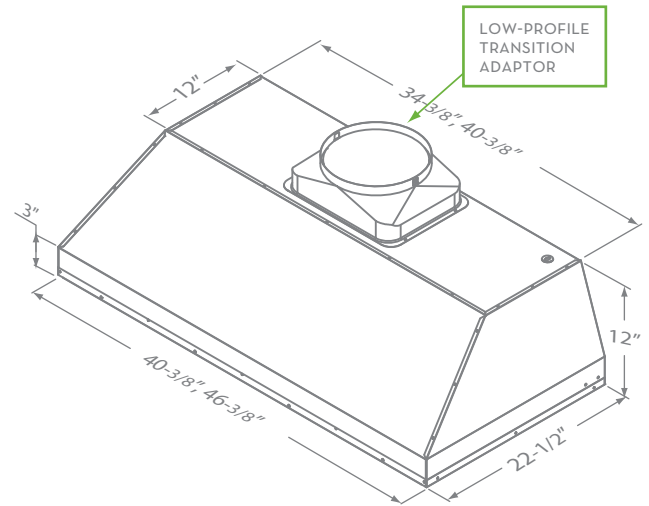

RF REMOTE CONTROL

MATCHES CONVENTIONAL  
INSTALLATION DIMENSIONS

26" - 36"  
MOUNTING HEIGHT

# MONSOON II | ONE-PIECE LINER

<b>SIZE (W X D)</b>	
AK9340AS (42")	40-3/8" x 22-1/2"
AK9346AS (48")	46-3/8" x 22-1/2"
<b>PERFORMANCE</b>	
INTERNAL, MIN.-MAX. BLOWER CFM	450 - 1200
INTERNAL, MIN.-MAX. SONES	3.5 - 9
<b>COLOR</b>	
STAINLESS STEEL	SS
<b>FEATURES</b>	
CONTROLS	ELECTRONIC TOUCH
SPEED LEVELS	6
AUTO DELAY-OFF	YES
CLEAN AIR MODE	YES
LIGHTING	
AK9340AS	HALOGEN, 35W x2
AK9346AS	HALOGEN, 35W x4
DUAL LEVEL LIGHTING	YES
FILTERS	SS PRO-BAFFLE
REMOVABLE GREASE TRAY	YES
RF REMOTE CONTROL	YES
RECIRCULATING OPTION	NO
<b>DUCT SPECIFICATIONS</b>	
INTERNAL BLOWER - VERTICAL	10" ROUND
INTERNAL BLOWER - HORIZONTAL	N/A
<b>AC INPUT</b>	
	120V
<b>AC POWER</b>	
AK9340AS	MAX. 703W AT 5.9A
AK9346AS	MAX. 773W AT 6.5A
<b>MOUNTING HEIGHT*</b>	
	26" - 36"
<b>WARRANTY</b>	
	3 YEARS PARTS, 1 YEAR LABOR

FRONT

TOP

BACK

\*MOUNTING HEIGHT REFERS TO DISTANCE BETWEEN TOP OF A 36" TALL COOKING SURFACE AND BOTTOM OF CUSTOM HOOD.

RF REMOTE CONTROL

← **ADA**  
COMPLIANT

**UL** US LISTED