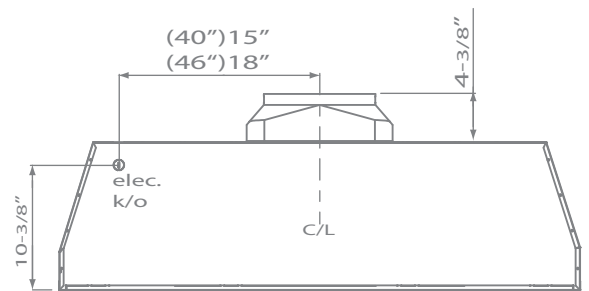

RF REMOTE CONTROL

MATCHES CONVENTIONAL  
INSTALLATION DIMENSIONS

26" - 36"  
MOUNTING HEIGHT

# MONSOON II | ONE-PIECE LINER

<b>SIZE (W X D)</b>	
AK9340AS (42")	40-3/8" x 22-1/2"
AK9346AS (48")	46-3/8" x 22-1/2"
<b>PERFORMANCE</b>	
INTERNAL, MIN.-MAX. BLOWER CFM	450 - 1200
INTERNAL, MIN.-MAX. SONES	3.5 - 9
<b>COLOR</b>	
STAINLESS STEEL	SS
<b>FEATURES</b>	
CONTROLS	ELECTRONIC TOUCH
SPEED LEVELS	6
AUTO DELAY-OFF	YES
CLEAN AIR MODE	YES
LIGHTING	
AK9340AS	HALOGEN, 35W x2
AK9346AS	HALOGEN, 35W x4
DUAL LEVEL LIGHTING	YES
FILTERS	SS PRO-BAFFLE
REMOVABLE GREASE TRAY	YES
RF REMOTE CONTROL	YES
RECIRCULATING OPTION	NO
<b>DUCT SPECIFICATIONS</b>	
INTERNAL BLOWER - VERTICAL	10" ROUND
INTERNAL BLOWER - HORIZONTAL	N/A
<b>AC INPUT</b>	
	120V
<b>AC POWER</b>	
AK9340AS	MAX. 703W AT 5.9A
AK9346AS	MAX. 773W AT 6.5A
<b>MOUNTING HEIGHT*</b>	
	26" - 36"
<b>WARRANTY</b>	
	3 YEARS PARTS, 1 YEAR LABOR

FRONT

TOP

BACK

\*MOUNTING HEIGHT REFERS TO DISTANCE BETWEEN TOP OF A 36" TALL COOKING SURFACE AND BOTTOM OF CUSTOM HOOD.

RF REMOTE CONTROL

← **ADA**  
COMPLIANT

**UL** US LISTED