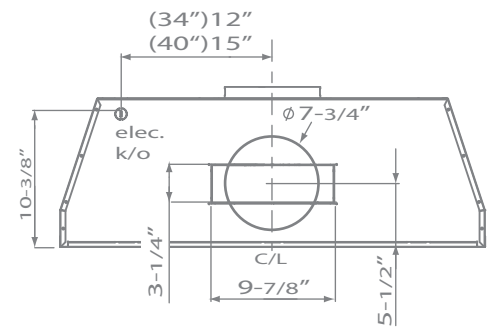

MONSOON DCBL | ONE-PIECE-LINER

SIZE (W X D)	
AK9434AS (36")	34-3/8" x 22-1/2"
AK9440AS (42")	40-3/8" x 22-1/2"
PERFORMANCE	
INTERNAL, MIN.-MAX. BLOWER CFM	250 - 715
INTERNAL, MIN.-MAX. SONES	0.8 - 5.8
COLOR	
STAINLESS STEEL	SS
FEATURES	
CONTROLS	ELECTRONIC LCD
SPEED LEVELS	5 + BURST
AUTO DELAY-OFF	YES
CLEAN AIR MODE	YES
LIGHTING	
AK9434AS	BLOOM™ LED, 6W x2
AK9440AS	BLOOM™ LED, 6W x3
DUAL LEVEL LIGHTING	YES
FILTERS	SS PRO-BAFFLE
REMOVABLE GREASE TRAY	YES
RF REMOTE CONTROL	YES
RECIRCULATING OPTION	NO
DUCT SPECIFICATIONS	
INTERNAL BLOWER - VERTICAL	8" ROUND
INTERNAL BLOWER - HORIZONTAL	3-1/4" x 10" RECTANGULAR, 8" ROUND
AC INPUT	120V
AC POWER	
AK9434AS	MAX. 219W AT 3.5A
AK9440AS	MAX. 225W AT 3.6A
MOUNTING HEIGHT*	26" - 36"
WARRANTY	3 YEARS PARTS, 1 YEAR LABOR

FRONT

TOP

BACK

*MOUNTING HEIGHT REFERS TO DISTANCE BETWEEN TOP OF A 36" TALL COOKING SURFACE AND BOTTOM OF CUSTOM HOOD.

RF REMOTE CONTROL

← **ADA**
COMPLIANT

← **UL** US LISTED