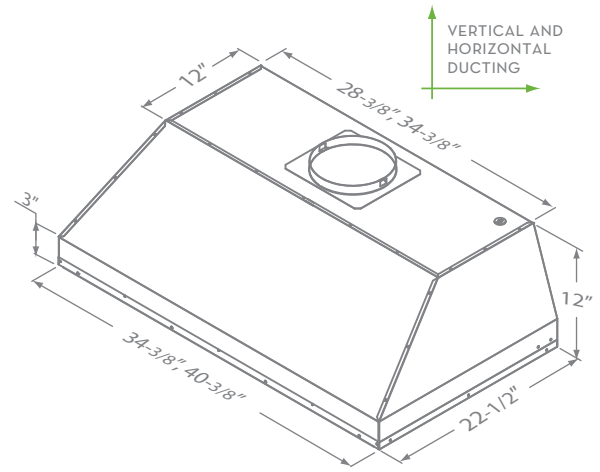

MONSOON DCBL | ONE-PIECE-LINER

SIZE (W X D)	
AK9434AS (36")	34-3/8" x 22-1/2"
AK9440AS (42")	40-3/8" x 22-1/2"
PERFORMANCE	
INTERNAL, MIN.-MAX. BLOWER CFM	250 - 715
INTERNAL, MIN.-MAX. SONES	0.8 - 5.8
COLOR	
STAINLESS STEEL	SS
FEATURES	
CONTROLS	ELECTRONIC LCD
SPEED LEVELS	5 + BURST
AUTO DELAY-OFF	YES
CLEAN AIR MODE	YES
LIGHTING	
AK9434AS	BLOOM™ LED, 6W x2
AK9440AS	BLOOM™ LED, 6W x3
DUAL LEVEL LIGHTING	YES
FILTERS	SS PRO-BAFFLE
REMOVABLE GREASE TRAY	YES
RF REMOTE CONTROL	YES
RECIRCULATING OPTION	NO
DUCT SPECIFICATIONS	
INTERNAL BLOWER - VERTICAL	8" ROUND
INTERNAL BLOWER - HORIZONTAL	3-1/4" x 10" RECTANGULAR, 8" ROUND
AC INPUT	120V
AC POWER	
AK9434AS	MAX. 219W AT 3.5A
AK9440AS	MAX. 225W AT 3.6A
MOUNTING HEIGHT*	26" - 36"
WARRANTY	3 YEARS PARTS, 1 YEAR LABOR

FRONT

TOP

BACK

*MOUNTING HEIGHT REFERS TO DISTANCE BETWEEN TOP OF A 36" TALL COOKING SURFACE AND BOTTOM OF CUSTOM HOOD.

RF REMOTE CONTROL

← **ADA**
COMPLIANT

← **UL** US LISTED