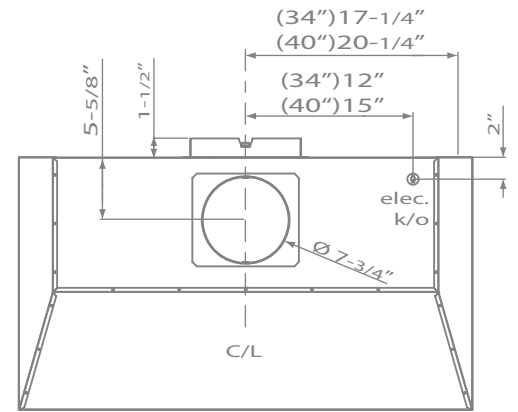

MODEL	SIZE	INTERNAL BLOWER		IN-LINE/EXTERNAL	
		Min.-Max. CFM	Min.-Max. Sones	Min.-Max. CFM	Min.-Max. Sones
AK9434AS (36")	34-3/8"	250 - 715	0.8 - 5.8	NA	NA
AK9440AS (42")	40-3/8"	250 - 715	0.8 - 5.8	NA	NA

MONSOON DCBL | ONE-PIECE-LINER

SIZE (W X D)	
AK9434AS (36")	34-3/8" x 22-1/2"
AK9440AS (42")	40-3/8" x 22-1/2"
PERFORMANCE	
INTERNAL, MIN.-MAX. BLOWER CFM	250 - 715
INTERNAL, MIN.-MAX. SONES	0.8 - 5.8
COLOR	
STAINLESS STEEL	SS
FEATURES	
CONTROLS	ELECTRONIC LCD
SPEED LEVELS	5 + BURST
AUTO DELAY-OFF	YES
CLEAN AIR MODE	YES
LIGHTING	
AK9434AS	BLOOM™ LED, 6W x2
AK9440AS	BLOOM™ LED, 6W x3
DUAL LEVEL LIGHTING	YES
FILTERS	SS PRO-BAFFLE
REMOVABLE GREASE TRAY	YES
RF REMOTE CONTROL	YES
RECIRCULATING OPTION	NO
DUCT SPECIFICATIONS	
INTERNAL BLOWER - VERTICAL	8" ROUND
INTERNAL BLOWER - HORIZONTAL	3-1/4" x 10" RECTANGULAR, 8" ROUND
AC INPUT	120V
AC POWER	
AK9434AS	MAX. 219W AT 3.5A
AK9440AS	MAX. 225W AT 3.6A
MOUNTING HEIGHT*	26" - 36"
WARRANTY	3 YEARS PARTS, 1 YEAR LABOR

FRONT

TOP

BACK

*MOUNTING HEIGHT REFERS TO DISTANCE BETWEEN TOP OF A 36" TALL COOKING SURFACE AND BOTTOM OF CUSTOM HOOD.

RF REMOTE CONTROL

← **ADA**
COMPLIANT

← **UL** US LISTED