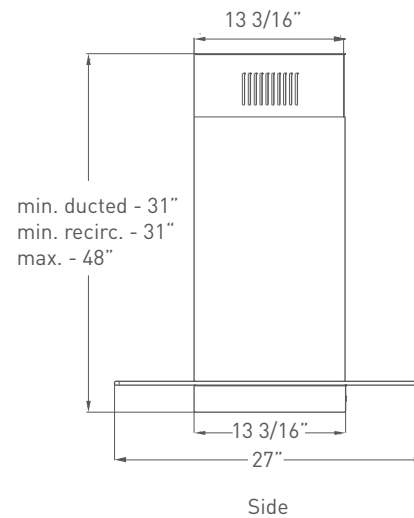

ARC COLLECTION

SURFACE ISLAND

MODEL

ASL-E42ASX	42"
ASL-E48ASX	48"

FEATURES

Controls	Memory Touch Glass
Speed Levels	3
Auto Delay-Off	Yes
CleanAir Function	Yes
Remote Control	Yes, RF
Lighting	Halogen, 20W x 4
Tri-Level Lighting	Yes
Filters	Decorative Mesh x 2
Recirculating	Yes
Duct Cover Extension	No

*PERFORMANCE

Internal Blower - CBI-290A	290 CFM, 3.2 Sones Max.
Internal Blower - CBI-600A	600 CFM, 6 Sones Max.
In-Line Blower - PBN-1000A	1000 CFM, Sones NA
External Blower - CBE-1000	1000 CFM, Sones NA

AC INPUT

120V - 60Hz

**AC POWER

Hood Only Max. 80W, 0.66 Amps

MOUNTING HEIGHTS

Height from the cooking surface Min. 24" - Max. 36"

HOOD HEIGHTS

Standard

Minimum Ducted	31"
Minimum Recirculating	31"
Maximum	48"

Extension Kit - Z1C-00SL

Minimum Ducted	46"
Minimum Recirculating	46"
Maximum	80"

DUCT SPECIFICATIONS

Vertical - Internal	6"
Vertical - In-Line/External	10" to 8"***
Horizontal	NA

OPTIONAL ACCESSORIES

Recirculating Kit	ZRC-00SL
Duct Cover Extension Kit (12' ceiling)	Z1C-00SL

*Requires purchase of Zephyr blower, sold separately. **AC power listed above is for hood with lights only. See blower specs on our website for more AC power details. ***10" round duct connects to external and in-line blower. Must transition from 10" to 8" before duct passes through ceiling. A 10" to 8" adapter is included with the external and in-line blowers.

Zephyr Corporation

2277 Harbor Bay Parkway
Alameda, CA 94502

1.888.880.VENT

www.zephyronline.com nov08.0101