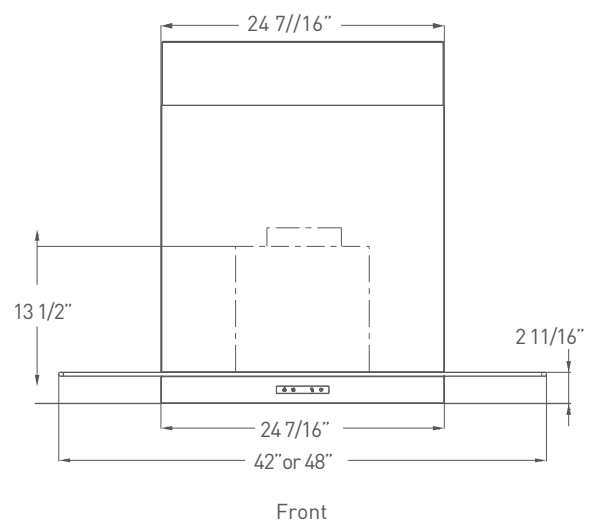

ARC COLLECTION

SURFACE ISLAND

MODEL

ASL-E42ASX	42"
ASL-E48ASX	48"

FEATURES

Controls	Memory Touch Glass
Speed Levels	3
Auto Delay-Off	Yes
CleanAir Function	Yes
Remote Control	Yes, RF
Lighting	Halogen, 20W x 4
Tri-Level Lighting	Yes
Filters	Decorative Mesh x 2
Recirculating	Yes
Duct Cover Extension	No

*PERFORMANCE

Internal Blower - CBI-290A	290 CFM, 3.2 Sones Max.
Internal Blower - CBI-600A	600 CFM, 6 Sones Max.
In-Line Blower - PBN-1000A	1000 CFM, Sones NA
External Blower - CBE-1000	1000 CFM, Sones NA

AC INPUT

120V - 60Hz

**AC POWER

Hood Only Max. 80W, 0.66 Amps

MOUNTING HEIGHTS

Height from the cooking surface Min. 24" - Max. 36"

HOOD HEIGHTS

Standard

Minimum Ducted	31"
Minimum Recirculating	31"
Maximum	48"

Extension Kit - Z1C-00SL

Minimum Ducted	46"
Minimum Recirculating	46"
Maximum	80"

DUCT SPECIFICATIONS

Vertical - Internal	6"
Vertical - In-Line/External	10" to 8"***
Horizontal	NA

OPTIONAL ACCESSORIES

Recirculating Kit	ZRC-00SL
Duct Cover Extension Kit (12' ceiling)	Z1C-00SL

*Requires purchase of Zephyr blower, sold separately. **AC power listed above is for hood with lights only. See blower specs on our website for more AC power details. ***10" round duct connects to external and in-line blower. Must transition from 10" to 8" before duct passes through ceiling. A 10" to 8" adapter is included with the external and in-line blowers.

Zephyr Corporation

2277 Harbor Bay Parkway
Alameda, CA 94502

1.888.880.VENT

www.zephyronline.com nov08.0101