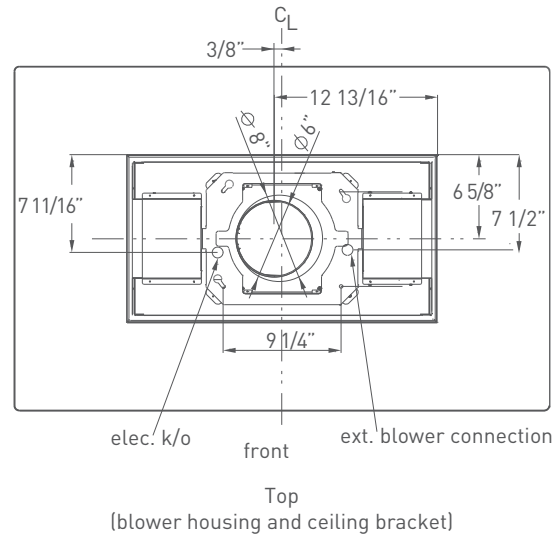

ARC COLLECTION

SURFACE ISLAND

MODEL

ASL-E42ASX	42"
ASL-E48ASX	48"

FEATURES

Controls	Memory Touch Glass
Speed Levels	3
Auto Delay-Off	Yes
CleanAir Function	Yes
Remote Control	Yes, RF
Lighting	Halogen, 20W x 4
Tri-Level Lighting	Yes
Filters	Decorative Mesh x 2
Recirculating	Yes
Duct Cover Extension	No

*PERFORMANCE

Internal Blower - CBI-290A	290 CFM, 3.2 Sones Max.
Internal Blower - CBI-600A	600 CFM, 6 Sones Max.
In-Line Blower - PBN-1000A	1000 CFM, Sones NA
External Blower - CBE-1000	1000 CFM, Sones NA

AC INPUT

120V - 60Hz

**AC POWER

Hood Only Max. 80W, 0.66 Amps

MOUNTING HEIGHTS

Height from the cooking surface Min. 24" - Max. 36"

HOOD HEIGHTS

Standard

Minimum Ducted	31"
Minimum Recirculating	31"
Maximum	48"

Extension Kit - Z1C-00SL

Minimum Ducted	46"
Minimum Recirculating	46"
Maximum	80"

DUCT SPECIFICATIONS

Vertical - Internal	6"
Vertical - In-Line/External	10" to 8"***
Horizontal	NA

OPTIONAL ACCESSORIES

Recirculating Kit	ZRC-00SL
Duct Cover Extension Kit (12' ceiling)	Z1C-00SL

*Requires purchase of Zephyr blower, sold separately. **AC power listed above is for hood with lights only. See blower specs on our website for more AC power details. ***10" round duct connects to external and in-line blower. Must transition from 10" to 8" before duct passes through ceiling. A 10" to 8" adapter is included with the external and in-line blowers.

Zephyr Corporation

2277 Harbor Bay Parkway
Alameda, CA 94502

1.888.880.VENT

www.zephyronline.com nov08.0101