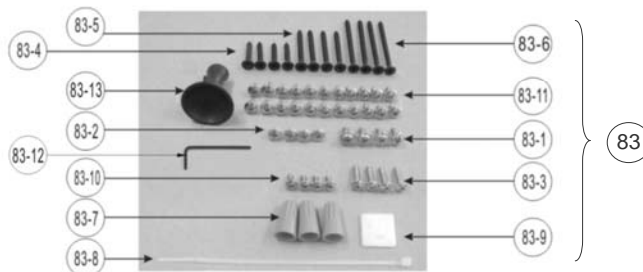

CCA-E30ASX
 CCA-E36ASX
 CCA-E48ASX

CCA-E30ASX, CCA-E36ASX, CCA-E48ASX

Ref #	Part #	Description	Qty.
1	54050009	Collar, Starting, 3 1/4" x 10"	1
3	54140028	Bracket, Motor	2
4	50210004	Filter, Baffle (48" x 3)	2
5	50120028	Panel, Spice Shelf Side, Right	1
6	50120029	Panel, Spice Shelf Side, Left	1
7	54050052	Plate, 6" Round	1
8	52170034	Cover Plate, Controls	1
9	56240012	Cover Plate, Switch Interior	1
10	54050049	Cover Plate, Top	1
11	54120008	Bracket, Spice Door	2
12	50110045	Panel, Light (CCA-E30ASX)	2
12	50110046	Panel, Light (CCA-E36ASX)	2
12	50110047	Panel, Light (CCA-E48ASX)	4
13	50100004	Panel, Switch (CCA-E30ASX)	1
13	50100005	Panel, Switch (CCA-E36ASX)	1
13	50100006	Panel, Switch (CCA-E48ASX)	1
14	50140071	Panel, Spice Shelf (CCA-E30ASX)	1
14	50140072	Panel, Spice Shelf (CCA-E36ASX)	1
14	50140076	Panel, Spice Shelf (CCA-E48ASX)	1
15	50330003	Rod, Spice Door (CCA-E30ASX)	1
15	50330004	Rod, Spice Door (CCA-E36ASX)	1
15	50330005	Rod, Spice Door (CCA-E48ASX)	1
16	54140036	Bracket, Filter (CCA-E30ASX)	1
16	54140037	Bracket, Filter (CCA-E36ASX)	1
16	54140041	Bracket, Filter (CCA-E48ASX)	1
17	50140073	Panel, Interior Cover (CCA-E30ASX)	1
17	50140074	Panel, Interior Cover (CCA-E36ASX)	1
17	50140077	Panel, Interior Cover (CCA-E48ASX)	1
19	54050050	Collar, 8" Round	1
20	52170033	Housing, Switch Board	1
21	56200051	Box, Component	1
22	56210024	Cover, Component Box	1
23	50400007	Button, Switch	1
24	52110011	Membrane	1
25	50300041	Door, Spice (CCA-E30ASX)	1
25	50300042	Door, Spice (CCA-E36ASX)	1
25	50300043	Door, Spice (CCA-E48ASX)	1
30	11030028	Wires, Electrical	1
33	56220021	Gasket	1
44	ZOB-0020	Bulb, Halogen 50W GU-10 (48" x 4)	2