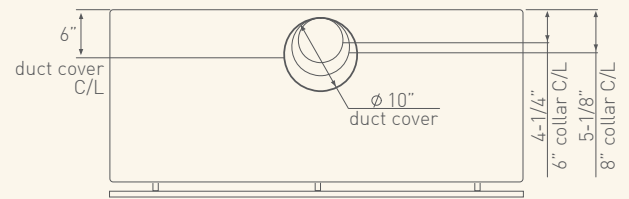

CHENG COLLECTION

OKEANITO WALL

MODEL	
COK-E36BSX	36"
COK-E42BSX	42"
COK-E48BSX	48"
PERFORMANCE*	
Internal Blower - CBI-290A	200 - 290 CFM, 1.4 - 3.2 Sones
Internal Blower - CBI-600A	240 - 600 CFM, 1.8 - 6 Sones
In-Line Blower - PBN-1000A	500 - 1000 CFM, Sones NA
External Blower - CBE-1000	500 - 1000 CFM, Sones NA
* Requires purchase of Zephyr blower, sold separately.	
COLOR	Stainless Steel
FEATURES	
Controls	Electronic Touch
Speed Levels	3
Auto Delay-Off	Yes
Lighting	Bloom™ HD LED, 6W Incandescent, 40W
Dual-Level Lighting	Yes, Bloom™ HD LED
Filters	Professional Baffle
Recirculating	No
Duct Cover Extension	Yes, Up to 12' Ceiling
DUCT SPECIFICATIONS	
Vertical - Internal	6"
Vertical - External / In-Line	10" - 8"*
Horizontal	NA
AC INPUT	120V - 60Hz
AC POWER**	
COK-E36BSX, COK-E42BSX	Max. 92 Watts, 0.8 Amps
COK-E48BSX	Max. 104 Watts, 0.9 Amps
OPTIONAL ACCESSORIES	
Duct Cover Extension Kit	Z1C-000K
Wireless Remote Control	14000005
MOUNTING HEIGHT	28" - 36"
WARRANTY	3 Years Parts, 1 Year Labor

Top

* 10" round duct connects to external and in-line blower. Must transition from 10" to 8" before duct passes through ceiling. A 10" to 8" adapter is included with the external and in-line blowers.

** AC power listed above is for hood with lights only. For blower specifications please refer to the blower spec sheet.

CEILING HEIGHT	8'	8.5'	9'	9.5'	10'	10.5'	11'	12'
STANDARD DUCT COVER MOUNTING HEIGHT*	28" - 30"	26" - 34"	26" - 34"	28" - 36"	32" - 36"	NA	NA	NA
EXTENSION DUCT COVER MOUNTING HEIGHT*	NA	NA	28" - 28"	28" - 34"	28" - 36"	28" - 36"	28" - 36"	30" - 36"

*Mounting height refers to distance between top of a 36" tall cooking surface and bottom of hood.

mar13.0801

Specifications subject to change, check zephyronline.com for up to date information.