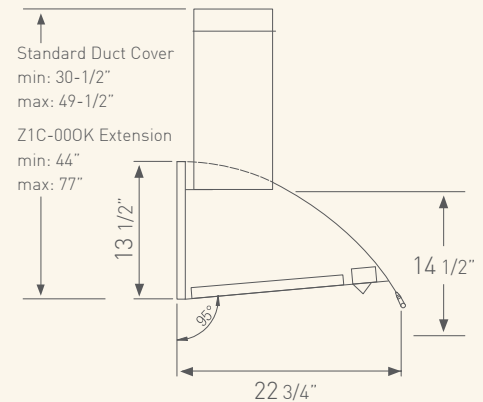

## OKEANITO WALL

<b>MODEL</b>	
COK-E36BSX	36"
COK-E42BSX	42"
COK-E48BSX	48"
<b>PERFORMANCE*</b>	
Internal Blower - CBI-290A	200 - 290 CFM, 1.4 - 3.2 Sones
Internal Blower - CBI-600A	240 - 600 CFM, 1.8 - 6 Sones
In-Line Blower - PBN-1000A	500 - 1000 CFM, Sones NA
External Blower - CBE-1000	500 - 1000 CFM, Sones NA
* Requires purchase of Zephyr blower, sold separately.	
<b>COLOR</b>	Stainless Steel
<b>FEATURES</b>	
Controls	Electronic Touch
Speed Levels	3
Auto Delay-Off	Yes
Lighting	Bloom™ HD LED, 6W Incandescent, 40W
Dual-Level Lighting	Yes, Bloom™ HD LED
Filters	Professional Baffle
Recirculating	No
Duct Cover Extension	Yes, Up to 12' Ceiling
<b>DUCT SPECIFICATIONS</b>	
Vertical - Internal	6"
Vertical - External / In-Line	10" - 8"*
Horizontal	NA
<b>AC INPUT</b>	120V - 60Hz
<b>AC POWER**</b>	
COK-E36BSX, COK-E42BSX	Max. 92 Watts, 0.8 Amps
COK-E48BSX	Max. 104 Watts, 0.9 Amps
<b>OPTIONAL ACCESSORIES</b>	
Duct Cover Extension Kit	Z1C-000K
Wireless Remote Control	14000005
<b>MOUNTING HEIGHT</b>	28" - 36"
<b>WARRANTY</b>	3 Years Parts, 1 Year Labor

Front

Top

Side

\* 10" round duct connects to external and in-line blower. Must transition from 10" to 8" before duct passes through ceiling. A 10" to 8" adapter is included with the external and in-line blowers.