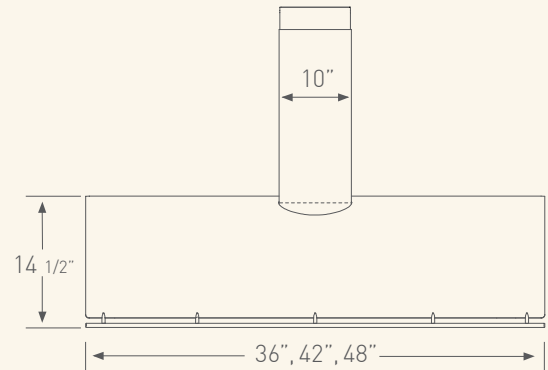

CHENG COLLECTION

OKEANITO WALL

MODEL	
COK-E36BSX	36"
COK-E42BSX	42"
COK-E48BSX	48"
PERFORMANCE*	
Internal Blower - CBI-290A	200 - 290 CFM, 1.4 - 3.2 Sones
Internal Blower - CBI-600A	240 - 600 CFM, 1.8 - 6 Sones
In-Line Blower - PBN-1000A	500 - 1000 CFM, Sones NA
External Blower - CBE-1000	500 - 1000 CFM, Sones NA
* Requires purchase of Zephyr blower, sold separately.	
COLOR	Stainless Steel
FEATURES	
Controls	Electronic Touch
Speed Levels	3
Auto Delay-Off	Yes
Lighting	Bloom™ HD LED, 6W Incandescent, 40W
Dual-Level Lighting	Yes, Bloom™ HD LED
Filters	Professional Baffle
Recirculating	No
Duct Cover Extension	Yes, Up to 12' Ceiling
DUCT SPECIFICATIONS	
Vertical - Internal	6"
Vertical - External / In-Line	10" - 8"*
Horizontal	NA
AC INPUT	120V - 60Hz
AC POWER**	
COK-E36BSX, COK-E42BSX	Max. 92 Watts, 0.8 Amps
COK-E48BSX	Max. 104 Watts, 0.9 Amps
OPTIONAL ACCESSORIES	
Duct Cover Extension Kit	Z1C-000K
Wireless Remote Control	14000005
MOUNTING HEIGHT	28" - 36"
WARRANTY	3 Years Parts, 1 Year Labor

Front