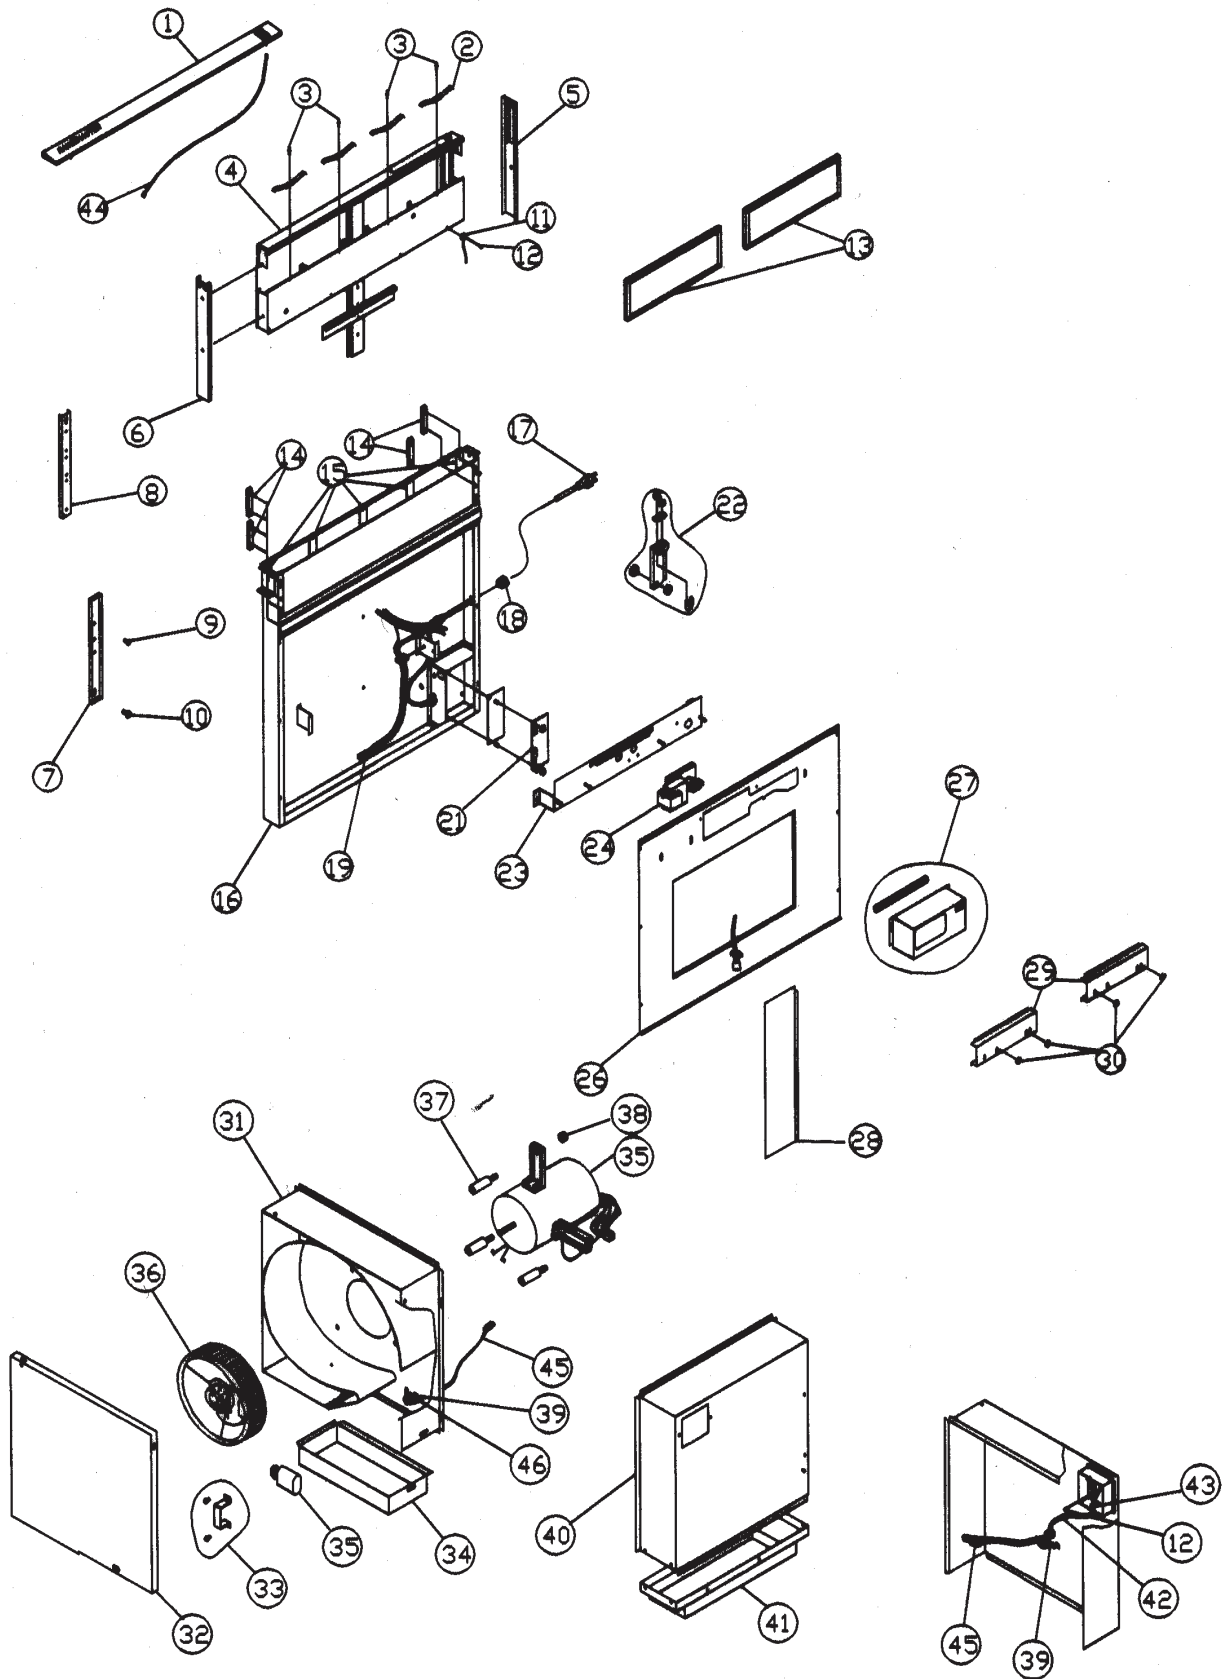

DD1-E30AS DD1-E36AS

Sorrento

DD1-E30AS, DD1-E36AS

Ref #	Part #	Description
1	56210030	Top Cover (30")
1	56210031	Top Cover (36")
2	54140052	Filter Spring
4	50500020	Chimney Assembly (30")
4	50500021	Chimney Assembly (36")
5	50160008	End Cap Right
6	50160009	End Cap Left
7	54140053	Chimney Slide Bracket
8	54140054	Airbox Slide Bracket
9	01100001	Screw, 8-32 x .375
10	01100002	Screw, 8-32 x .500
11	11060001	Ground Wire
12	01110001	Screw, 10-32 x .500
13	50200028	Filter, Metal Mesh (30")
13	50200029	Filter, Metal Mesh (36")
14	54230001	Spacer
15	54190018	Plate, Slide Strip
16	50500022	Airbox Assembly (30")
16	50500023	Airbox Assembly (36")
17	11030039	Cable Set
18	00100018	Strain Relief Bushing
19	11030040	Wire Harness
20	11000030	Switch Assembly
21	11010036	Control Board
22	54260002	Crank Assembly
23	54140055	Gear Motor Bracket
24	12130021	Gear Motor Assembly (30")
24	12130022	Gear Motor Assembly (36")
26	56200059	Front Airbox, Bottom (30")
26	56200060	Front Airbox, Bottom (36")
27	56210032	Gear Motor Cover (30")
27	56210033	Gear Motor Cover (36")
28	56210034	Airbox Opening Cover
29	54140056	Airbox Bracket
30	03050001	Whiz Nut, 10-24
31	56100018	Housing, Motor Assembly