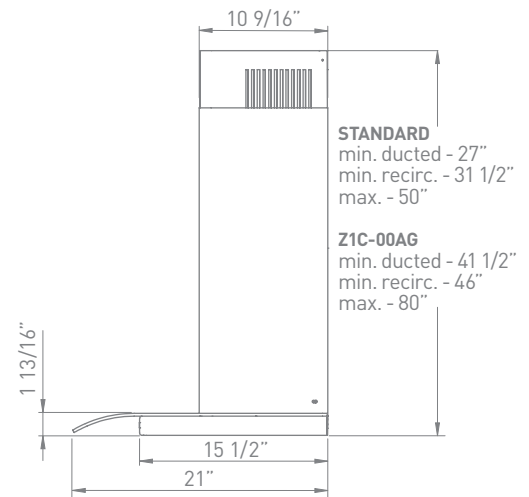

MODEL	SIZE	INTERNAL BLOWER		IN-LINE/EXTERNAL	
		Min.-Max. CFM	Min.-Max. Sones	Min.-Max. CFM	Min.-Max. Sones
ZAG-E30AG	30"	240 - 600	1.8 - 6	NA	NA
ZAG-M90AG	36"	240 - 600	1.8 - 6	NA	NA
ZAG-E30AG290	30"	210 - 290	1.4 - 2.8	NA	NA
ZAG-M90AG290	36"	210 - 290	1.4 - 2.8	NA	NA

ANGOLO WALL | EUROPA CLASSICS

SIZE	
ZAG-E30AG / ZAG-E30AG290	30"
ZAG-M90AG / ZAG-M90AG290	36"
PERFORMANCE	
INTERNAL, MIN.-MAX. BLOWER CFM	
ZAG-E30AG / ZAG-M90AG	240 - 600
ZAG-E30AG290 / ZAG-M90AG290	210 - 290
INTERNAL, MIN.-MAX. SONES	
ZAG-E30AG / ZAG-M90AG	1.8 - 6
ZAG-E30AG290 / ZAG-M90AG290	1.4 - 2.8
COLOR	
STAINLESS STEEL	SS w/ Glass Canopy
FEATURES	
CONTROLS	Electronic LED
SPEED LEVELS	3
AUTO DELAY-OFF	No
LIGHTING	Halogen, 50W x2
DUAL LEVEL LIGHTING	Yes
FILTERS	Aluminum Mesh
RECIRCULATING OPTION	Yes
EXTENSION DUCT COVER OPTION	Yes, Up to 12' Ceiling
DUCT SPECIFICATIONS	
VERTICAL - INTERNAL	6"
HORIZONTAL - INTERNAL	NA
AC INPUT	
	120V - 60Hz
AC POWER	
ZAG-E30AG / ZAG-M90AG	Max. 400W at 3.3A
ZAG-E30AG290 / ZAG-M90AG290	Max. 171W at 1.5A
OPTIONAL ACCESSORIES	
RECIRCULATING KIT	ZRC-00AG
EXTENSION DUCT COVER	Z1C-00AG
MOUNTING HEIGHT*	
	26" - 34"

FRONT

SIDE

TOP

CEILING HEIGHT		8'	8.5'	9'	9.5'	10'	10.5'	11'	12'
STANDARD DUCT COVER	Ducted Mounting Height*	26"-33"	26"-34"	26"-34"	28"-34"	34"-34"	NA	NA	NA
	Recirc. Mounting Height*	26"-28.5"	26"-34"	26"-34"	28"-34"	34"-34"	NA	NA	NA
EXTENSION DUCT COVER	Ducted Mounting Height*	NA	NA	26"-30.5"	26"-34"	26"-34"	26"-34"	26"-34"	28"-34"
	Recirc. Mounting Height*	NA	NA	26"-26"	26"-32"	26"-34"	26"-34"	26"-34"	28"-34"

*Mounting height refers to distance between top of a 36" tall cooking surface and bottom of hood.