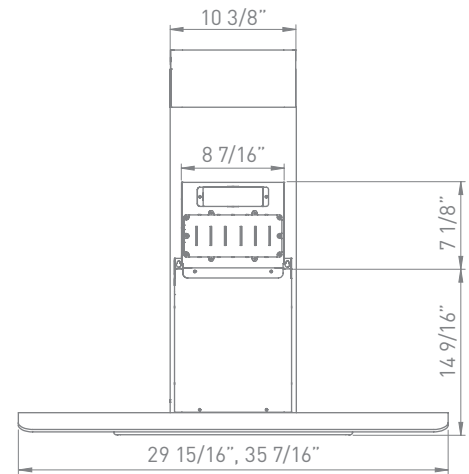

MODEL	SIZE	INTERNAL BLOWER		IN-LINE/EXTERNAL	
		Min.-Max. CFM	Min.-Max. Sones	Min.-Max. CFM	Min.-Max. Sones
ZAG-E30AG	30"	240 - 600	1.8 - 6	NA	NA
ZAG-M90AG	36"	240 - 600	1.8 - 6	NA	NA
ZAG-E30AG290	30"	210 - 290	1.4 - 2.8	NA	NA
ZAG-M90AG290	36"	210 - 290	1.4 - 2.8	NA	NA

ANGOLO WALL | EUROPA CLASSICS

SIZE	
ZAG-E30AG / ZAG-E30AG290	30"
ZAG-M90AG / ZAG-M90AG290	36"
PERFORMANCE	
INTERNAL, MIN.-MAX. BLOWER CFM	
ZAG-E30AG / ZAG-M90AG	240 - 600
ZAG-E30AG290 / ZAG-M90AG290	210 - 290
INTERNAL, MIN.-MAX. SONES	
ZAG-E30AG / ZAG-M90AG	1.8 - 6
ZAG-E30AG290 / ZAG-M90AG290	1.4 - 2.8
COLOR	
STAINLESS STEEL	SS w/ Glass Canopy
FEATURES	
CONTROLS	Electronic LED
SPEED LEVELS	3
AUTO DELAY-OFF	No
LIGHTING	Halogen, 50W x2
DUAL LEVEL LIGHTING	Yes
FILTERS	Aluminum Mesh
RECIRCULATING OPTION	Yes
EXTENSION DUCT COVER OPTION	Yes, Up to 12' Ceiling
DUCT SPECIFICATIONS	
VERTICAL - INTERNAL	6"
HORIZONTAL - INTERNAL	NA
AC INPUT	
	120V - 60Hz
AC POWER	
ZAG-E30AG / ZAG-M90AG	Max. 400W at 3.3A
ZAG-E30AG290 / ZAG-M90AG290	Max. 171W at 1.5A
OPTIONAL ACCESSORIES	
RECIRCULATING KIT	ZRC-00AG
EXTENSION DUCT COVER	Z1C-00AG
MOUNTING HEIGHT*	
	26" - 34"

FRONT

SIDE

TOP

CEILING HEIGHT		8'	8.5'	9'	9.5'	10'	10.5'	11'	12'
STANDARD DUCT COVER	Ducted Mounting Height*	26"-33"	26"-34"	26"-34"	28"-34"	34"-34"	NA	NA	NA
	Recirc. Mounting Height*	26"-28.5"	26"-34"	26"-34"	28"-34"	34"-34"	NA	NA	NA
EXTENSION DUCT COVER	Ducted Mounting Height*	NA	NA	26"-30.5"	26"-34"	26"-34"	26"-34"	26"-34"	28"-34"
	Recirc. Mounting Height*	NA	NA	26"-26"	26"-32"	26"-34"	26"-34"	26"-34"	28"-34"