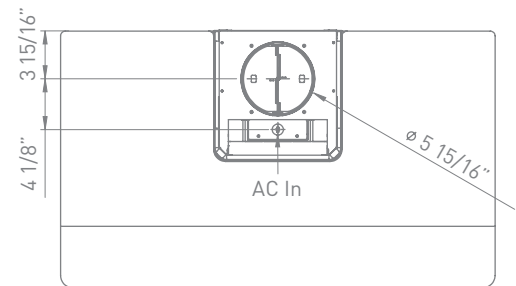

MODEL	SIZE	INTERNAL BLOWER		IN-LINE/EXTERNAL	
		Min.-Max. CFM	Min.-Max. Sones	Min.-Max. CFM	Min.-Max. Sones
ZAG-E30AG	30"	240 - 600	1.8 - 6	NA	NA
ZAG-M90AG	36"	240 - 600	1.8 - 6	NA	NA
ZAG-E30AG290	30"	210 - 290	1.4 - 2.8	NA	NA
ZAG-M90AG290	36"	210 - 290	1.4 - 2.8	NA	NA

ANGOLO WALL | EUROPA CLASSICS

SIZE	
ZAG-E30AG / ZAG-E30AG290	30"
ZAG-M90AG / ZAG-M90AG290	36"
PERFORMANCE	
INTERNAL, MIN.-MAX. BLOWER CFM	
ZAG-E30AG / ZAG-M90AG	240 - 600
ZAG-E30AG290 / ZAG-M90AG290	210 - 290
INTERNAL, MIN.-MAX. SONES	
ZAG-E30AG / ZAG-M90AG	1.8 - 6
ZAG-E30AG290 / ZAG-M90AG290	1.4 - 2.8
COLOR	
STAINLESS STEEL	SS w/ Glass Canopy
FEATURES	
CONTROLS	Electronic LED
SPEED LEVELS	3
AUTO DELAY-OFF	No
LIGHTING	Halogen, 50W x2
DUAL LEVEL LIGHTING	Yes
FILTERS	Aluminum Mesh
RECIRCULATING OPTION	Yes
EXTENSION DUCT COVER OPTION	Yes, Up to 12' Ceiling
DUCT SPECIFICATIONS	
VERTICAL - INTERNAL	6"
HORIZONTAL - INTERNAL	NA
AC INPUT	
	120V - 60Hz
AC POWER	
ZAG-E30AG / ZAG-M90AG	Max. 400W at 3.3A
ZAG-E30AG290 / ZAG-M90AG290	Max. 171W at 1.5A
OPTIONAL ACCESSORIES	
RECIRCULATING KIT	ZRC-00AG
EXTENSION DUCT COVER	Z1C-00AG
MOUNTING HEIGHT*	
	26" - 34"

FRONT

SIDE

TOP

CEILING HEIGHT		8'	8.5'	9'	9.5'	10'	10.5'	11'	12'
STANDARD DUCT COVER	Ducted Mounting Height*	26"-33"	26"-34"	26"-34"	28"-34"	34"-34"	NA	NA	NA
	Recirc. Mounting Height*	26"-28.5"	26"-34"	26"-34"	28"-34"	34"-34"	NA	NA	NA
EXTENSION DUCT COVER	Ducted Mounting Height*	NA	NA	26"-30.5"	26"-34"	26"-34"	26"-34"	26"-34"	28"-34"
	Recirc. Mounting Height*	NA	NA	26"-26"	26"-32"	26"-34"	26"-34"	26"-34"	28"-34"

*Mounting height refers to distance between top of a 36" tall cooking surface and bottom of hood.