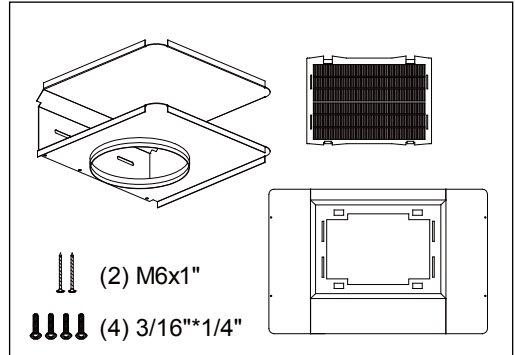

ZRC-00AG

For use with models : ZAG

Remove all black foam from filter opening before installing the charcoal filter brackets.

INCLUDED MATERIALS

1

2