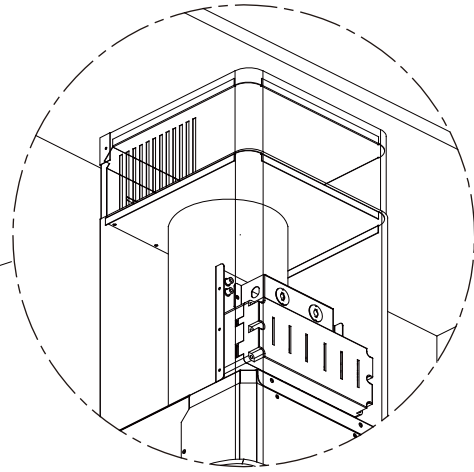

ZRC-00AG

For use with models : ZAG

Remove all black foam from filter opening before installing the charcoal filter brackets.

INCLUDED MATERIALS

1

2