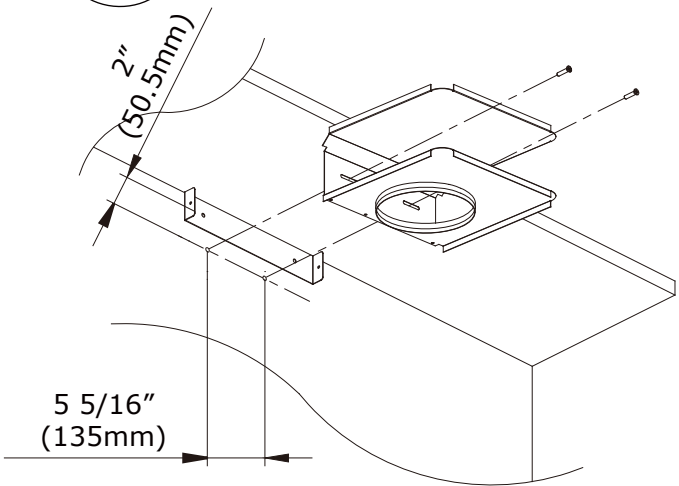

ZRC-00AG

For use with models : ZAG

Remove all black foam from filter opening before installing the charcoal filter brackets.

INCLUDED MATERIALS

1

2