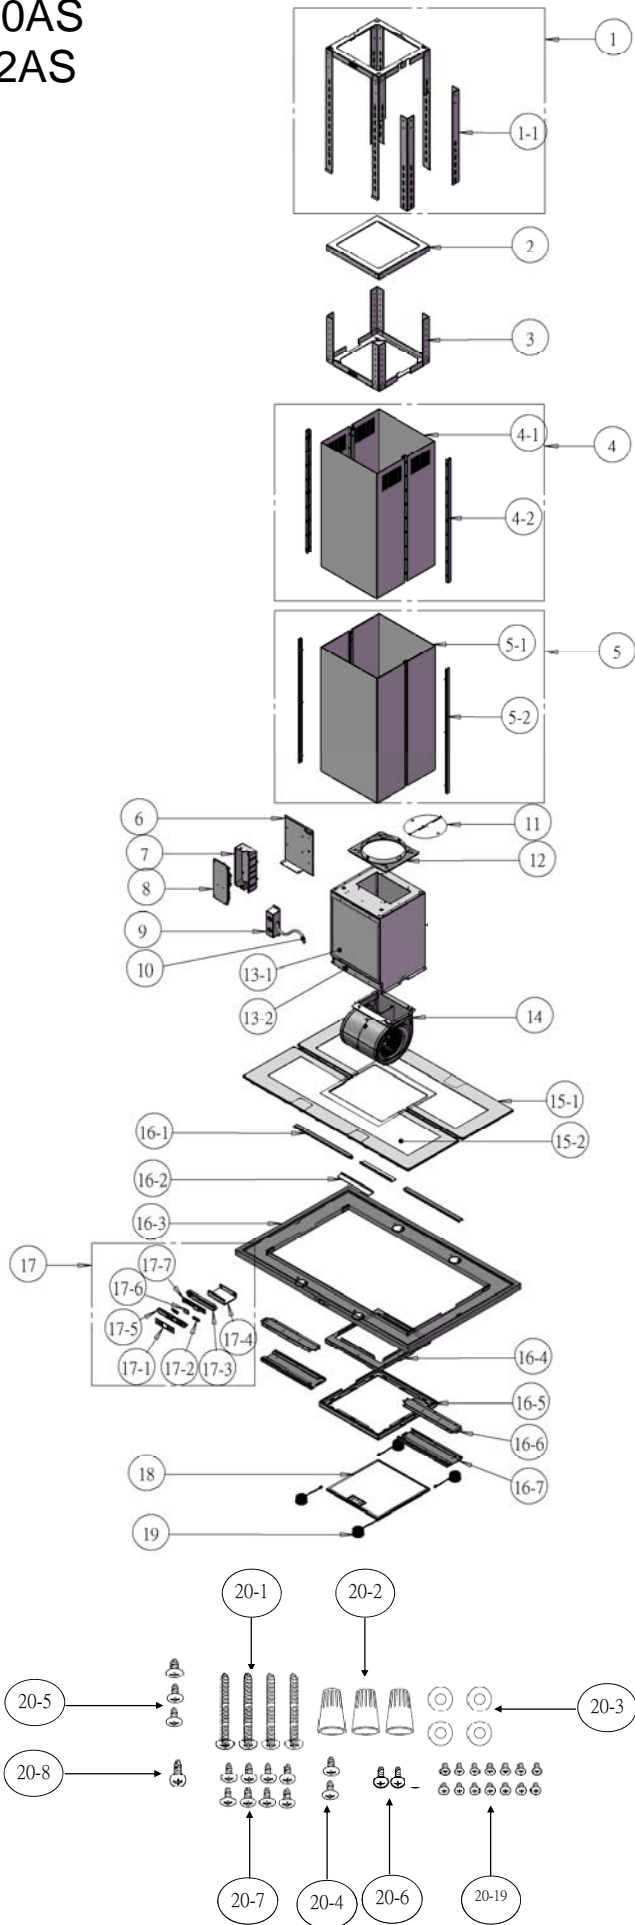

ZMD-M90AS
ZMD-E42AS

ZEPHYR

Modena Is.

ZMD-M90AS, ZMD-E42AS

Ref #	Part #	Description	Qty.
1	54110075	Support Frame, Upper	1
1-1	54110077	Lateral Support Brackets	2
2	54110078	Bracket, Support Frame	1
3	54110076	Support Frame, Lower	1
4	50050117	Duct Cover Assembly, Upper	1
4-1	50050118	Duct Cover, Upper	2
4-2	50170046	Trim, Upper Duct Cover	2
5	50050119	Duct Cover Assembly, Lower	1
5-1	50050120	Duct Cover, Lower	1
5-1	50050121	Duct Cover, Lower w/Logo	1
5-2	50170047	Trim, Lower Duct Cover	2
6	54140104	Bracket, Electrical	1
7	56200051	Box, Control Board	1
8	11010043	Control Board	1
9	50500101	Assembly, Junction Box	1
10	11030070	Wiring, Electrical	1
11	54060010	Damper, 8" Round	1
12	54050073	Collar, 8" Round	1
13-1	54210005	Cover, Motor Housing, Upper	1
13-2	54210006	Cover, Motor Housing, Lower	1
14	12120064	Motor	1
15	50300094	Assembly, Upper Canopy, 36"	2
15	50300095	Assembly, Upper Canopy, 42"	2
16	50500102	Assembly, Lower Canopy, 36"	1
16	50500103	Assembly, Lower Canopy, 42"	1
16-1	50170048	Trim, Upper Canopy, 36"	2
16-1	50170049	Trim, Upper Canopy, 42"	2
16-2	54140105	Bracket, Holding	2
16-3	50300096	Canopy, Lower, 36"	1
16-3	50300097	Canopy, Lower, 42"	1
16-4	50170050	Frame, Filter, Inner	1