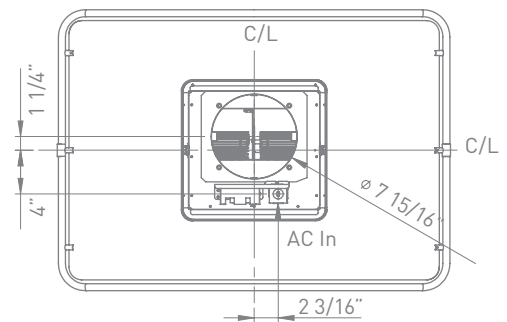

# MILANO ISLAND | NEXT GENERATION EUROPA

<b>SIZE</b>	
ZML-M90BG / ZML-M90BS	36"
ZML-E42BG / ZML-E42BS	42"
<b>PERFORMANCE</b>	
INTERNAL, MIN.-MAX. BLOWER CFM	250 - 715
INTERNAL, MIN.-MAX. SONES	0.8 - 5.8
<b>COLOR</b>	
STAINLESS STEEL	
ZML-M90BG / ZML-E42BG	SS w/Glass Canopy
ZML-M90BS / ZML-E42BS	SS
<b>FEATURES</b>	
CONTROLS	Electronic LCD
SPEED LEVELS	5 + Burst
AUTO DELAY-OFF	Yes
LIGHTING	Bloom LED 3W x 4
DUAL LEVEL LIGHTING	Yes
FILTERS	Aluminum Mesh
RECIRCULATING OPTION	Yes
EXTENSION DUCT COVER OPTION	Yes, Up to 12' Ceiling
<b>DUCT SPECIFICATIONS</b>	
VERTICAL - INTERNAL	8"
HORIZONTAL - INTERNAL	NA
<b>AC INPUT</b>	120V - 60Hz
<b>AC POWER</b>	Max. 215W at 3.5A
<b>OPTIONAL ACCESSORIES</b>	
RECIRCULATING KIT	ZRC-00ML
EXTENSION DUCT COVER	Z1C-03ML
SMOKE-GRAY GLASS CANOPY	ZMG-03GY
<b>MOUNTING HEIGHT*</b>	26" - 34"

FRONT

SIDE

TOP

		<b>CEILING HEIGHT</b>								
		8'	8.5'	9'	9.5'	10'	10.5'	11'	12'	
<b>STANDARD DUCT COVER</b>	Ducted Mounting Height*	26"-31.5"	26"-34"	26"-34"	28"-34"	34"-34"	NA	NA	NA	
	Recirc. Mounting Height*	26"-27.5"	26"-33.5"	26"-34"	28"-34"	34"-34"	NA	NA	NA	
<b>EXTENSION DUCT COVER</b>	Ducted Mounting Height*	NA	NA	NA	26"-30"	26"-34"	26"-34"	26"-34"	28"-34"	
	Recirc. Mounting Height*	NA	NA	NA	26"-34"	26"-34"	26"-34"	26"-34"	28"-34"	