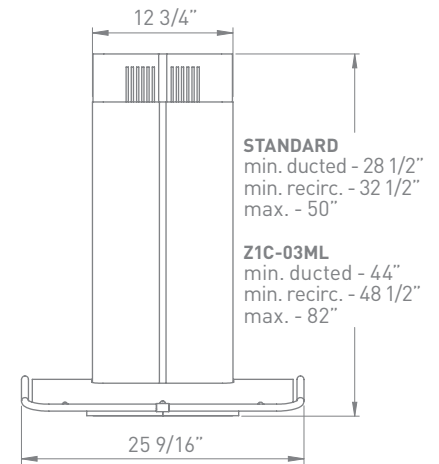

# MILANO ISLAND | NEXT GENERATION EUROPA

<b>SIZE</b>	
ZML-M90BG / ZML-M90BS	36"
ZML-E42BG / ZML-E42BS	42"
<b>PERFORMANCE</b>	
INTERNAL, MIN.-MAX. BLOWER CFM	250 - 715
INTERNAL, MIN.-MAX. SONES	0.8 - 5.8
<b>COLOR</b>	
STAINLESS STEEL	
ZML-M90BG / ZML-E42BG	SS w/Glass Canopy
ZML-M90BS / ZML-E42BS	SS
<b>FEATURES</b>	
CONTROLS	Electronic LCD
SPEED LEVELS	5 + Burst
AUTO DELAY-OFF	Yes
LIGHTING	Bloom LED 3W x 4
DUAL LEVEL LIGHTING	Yes
FILTERS	Aluminum Mesh
RECIRCULATING OPTION	Yes
EXTENSION DUCT COVER OPTION	Yes, Up to 12' Ceiling
<b>DUCT SPECIFICATIONS</b>	
VERTICAL - INTERNAL	8"
HORIZONTAL - INTERNAL	NA
<b>AC INPUT</b>	120V - 60Hz
<b>AC POWER</b>	Max. 215W at 3.5A
<b>OPTIONAL ACCESSORIES</b>	
RECIRCULATING KIT	ZRC-00ML
EXTENSION DUCT COVER	Z1C-03ML
SMOKE-GRAY GLASS CANOPY	ZMG-03GY
<b>MOUNTING HEIGHT*</b>	26" - 34"

FRONT

SIDE

TOP

		<b>CEILING HEIGHT</b>								
		8'	8.5'	9'	9.5'	10'	10.5'	11'	12'	
<b>STANDARD DUCT COVER</b>	Ducted Mounting Height*	26"-31.5"	26"-34"	26"-34"	28"-34"	34"-34"	NA	NA	NA	
	Recirc. Mounting Height*	26"-27.5"	26"-33.5"	26"-34"	28"-34"	34"-34"	NA	NA	NA	
<b>EXTENSION DUCT COVER</b>	Ducted Mounting Height*	NA	NA	NA	26"-30"	26"-34"	26"-34"	26"-34"	28"-34"	
	Recirc. Mounting Height*	NA	NA	NA	26"-34"	26"-34"	26"-34"	26"-34"	28"-34"	