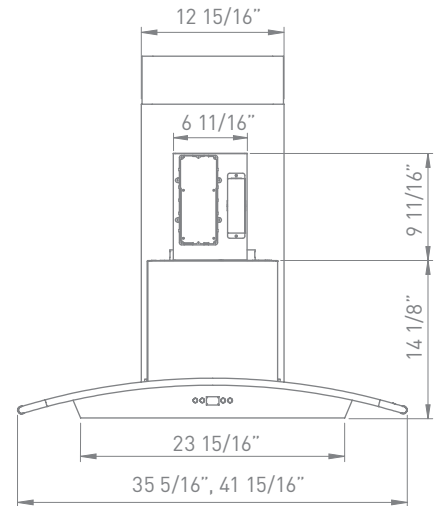

MODEL	SIZE	INTERNAL BLOWER		IN-LINE/EXTERNAL	
		Min.-Max. CFM	Min.-Max. Sones	Min.-Max. CFM	Min.-Max. Sones
ZML-M90BG / ZML-M90BS	36"	250 - 715	0.8 - 5.8	NA	NA
ZML-E42BG / ZML-E42BS	42"	250 - 715	0.8 - 5.8	NA	NA

# MILANO ISLAND | NEXT GENERATION EUROPA

<b>SIZE</b>	
ZML-M90BG / ZML-M90BS	36"
ZML-E42BG / ZML-E42BS	42"
<b>PERFORMANCE</b>	
INTERNAL, MIN.-MAX. BLOWER CFM	250 - 715
INTERNAL, MIN.-MAX. SONES	0.8 - 5.8
<b>COLOR</b>	
STAINLESS STEEL	
ZML-M90BG / ZML-E42BG	SS w/Glass Canopy
ZML-M90BS / ZML-E42BS	SS
<b>FEATURES</b>	
CONTROLS	Electronic LCD
SPEED LEVELS	5 + Burst
AUTO DELAY-OFF	Yes
LIGHTING	Bloom LED 3W x 4
DUAL LEVEL LIGHTING	Yes
FILTERS	Aluminum Mesh
RECIRCULATING OPTION	Yes
EXTENSION DUCT COVER OPTION	Yes, Up to 12' Ceiling
<b>DUCT SPECIFICATIONS</b>	
VERTICAL - INTERNAL	8"
HORIZONTAL - INTERNAL	NA
<b>AC INPUT</b>	120V - 60Hz
<b>AC POWER</b>	Max. 215W at 3.5A
<b>OPTIONAL ACCESSORIES</b>	
RECIRCULATING KIT	ZRC-00ML
EXTENSION DUCT COVER	Z1C-03ML
SMOKE-GRAY GLASS CANOPY	ZMG-03GY
<b>MOUNTING HEIGHT*</b>	26" - 34"