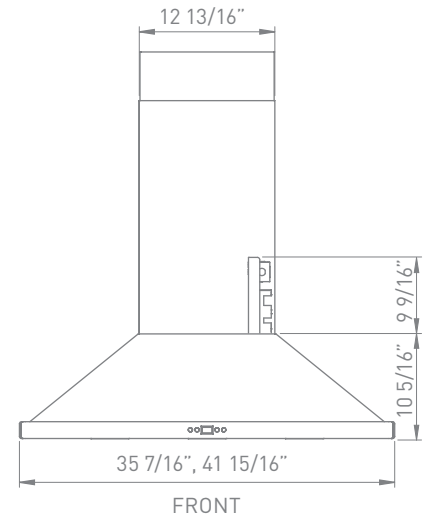

MODEL	SIZE	INTERNAL BLOWER		IN-LINE/EXTERNAL	
		Min.-Max. CFM	Min.-Max. Sones	Min.-Max. CFM	Min.-Max. Sones
ZNA-M90BS	36"	250 - 715	0.8 - 5.8	NA	NA
ZNA-E42BS	42"	250 - 715	0.8 - 5.8	NA	NA

All Next Generation Europa range hoods are equipped with DCBL Suppression™ technology, including Bloom™ HD LED light bulbs. To learn more, visit us at zephyronline.com.

SIZE	
ZNA-M90BS	36"
ZNA-E42BS	42"
PERFORMANCE	
INTERNAL, MIN.-MAX. BLOWER CFM	250 - 715
INTERNAL, MIN.-MAX. SONES	0.8 - 5.8
COLOR	
STAINLESS STEEL	SS
FEATURES	
CONTROLS	Electronic LCD
SPEED LEVELS	5 + Burst
AUTO DELAY-OFF	Yes
LIGHTING	Bloom LED 3W x 4
DUAL LEVEL LIGHTING	Yes
FILTERS	Aluminum Mesh
RECIRCULATING OPTION	Yes
EXTENSION DUCT COVER OPTION	Yes, Up to 12' Ceiling
DUCT SPECIFICATIONS	
VERTICAL - INTERNAL	8"
HORIZONTAL - INTERNAL	NA
AC INPUT	120V - 60Hz
AC POWER	Max. 215W at 3.5A
OPTIONAL ACCESSORIES	
RECIRCULATING KIT	ZRC-00NA
EXTENSION DUCT COVER	Z1C-01NA
MOUNTING HEIGHT*	26" - 34"