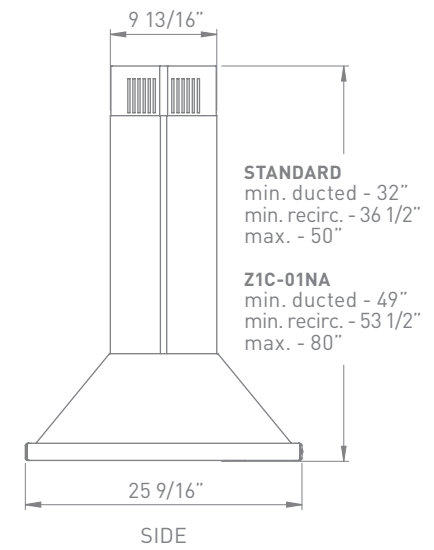

MODEL	SIZE	INTERNAL BLOWER		IN-LINE/EXTERNAL	
		Min.-Max. CFM	Min.-Max. Sones	Min.-Max. CFM	Min.-Max. Sones
ZNA-M90BS	36"	250 - 715	0.8 - 5.8	NA	NA
ZNA-E42BS	42"	250 - 715	0.8 - 5.8	NA	NA

All Next Generation Europa range hoods are equipped with DCBL Suppression™ technology, including Bloom™ HD LED light bulbs. To learn more, visit us at zephyronline.com.

SIZE	
ZNA-M90BS	36"
ZNA-E42BS	42"
PERFORMANCE	
INTERNAL, MIN.-MAX. BLOWER CFM	250 - 715
INTERNAL, MIN.-MAX. SONES	0.8 - 5.8
COLOR	
STAINLESS STEEL	SS
FEATURES	
CONTROLS	Electronic LCD
SPEED LEVELS	5 + Burst
AUTO DELAY-OFF	Yes
LIGHTING	Bloom LED 3W x 4
DUAL LEVEL LIGHTING	Yes
FILTERS	Aluminum Mesh
RECIRCULATING OPTION	Yes
EXTENSION DUCT COVER OPTION	Yes, Up to 12' Ceiling
DUCT SPECIFICATIONS	
VERTICAL - INTERNAL	8"
HORIZONTAL - INTERNAL	NA
AC INPUT	120V - 60Hz
AC POWER	Max. 215W at 3.5A
OPTIONAL ACCESSORIES	
RECIRCULATING KIT	ZRC-00NA
EXTENSION DUCT COVER	Z1C-01NA
MOUNTING HEIGHT*	26" - 34"

*Mounting height refers to distance between top of a 36" tall cooking surface and bottom of hood.