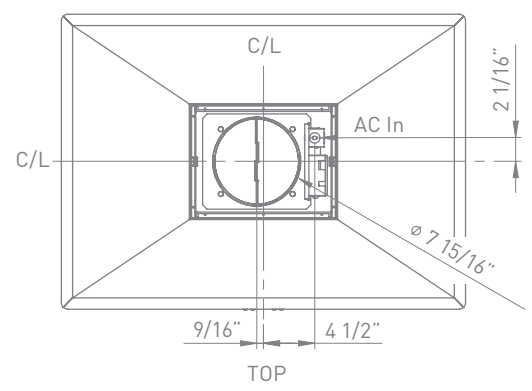

MODEL	SIZE	INTERNAL BLOWER		IN-LINE/EXTERNAL	
		Min.-Max. CFM	Min.-Max. Sones	Min.-Max. CFM	Min.-Max. Sones
ZNA-M90BS	36"	250 - 715	0.8 - 5.8	NA	NA
ZNA-E42BS	42"	250 - 715	0.8 - 5.8	NA	NA

All Next Generation Europa range hoods are equipped with DCBL Suppression™ technology, including Bloom™ HD LED light bulbs. To learn more, visit us at zephyronline.com.

SIZE	
ZNA-M90BS	36"
ZNA-E42BS	42"
PERFORMANCE	
INTERNAL, MIN.-MAX. BLOWER CFM	250 - 715
INTERNAL, MIN.-MAX. SONES	0.8 - 5.8
COLOR	
STAINLESS STEEL	SS
FEATURES	
CONTROLS	Electronic LCD
SPEED LEVELS	5 + Burst
AUTO DELAY-OFF	Yes
LIGHTING	Bloom LED 3W x 4
DUAL LEVEL LIGHTING	Yes
FILTERS	Aluminum Mesh
RECIRCULATING OPTION	Yes
EXTENSION DUCT COVER OPTION	Yes, Up to 12' Ceiling
DUCT SPECIFICATIONS	
VERTICAL - INTERNAL	8"
HORIZONTAL - INTERNAL	NA
AC INPUT	120V - 60Hz
AC POWER	Max. 215W at 3.5A
OPTIONAL ACCESSORIES	
RECIRCULATING KIT	ZRC-00NA
EXTENSION DUCT COVER	Z1C-01NA
MOUNTING HEIGHT*	26" - 34"

*Mounting height refers to distance between top of a 36" tall cooking surface and bottom of hood.