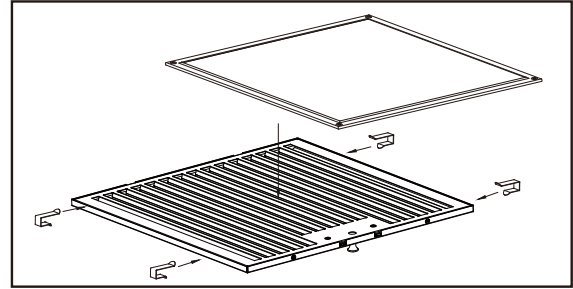

ZRC-02NA

For use with models : ZNA-M90CS / ZNA-E42CS

Secure charcoal filter by 4 C clips from recirculation kit, 2 C clips to reach elongated side of charcoal filter and reinstall mesh filter.

LIST OF MATERIALS