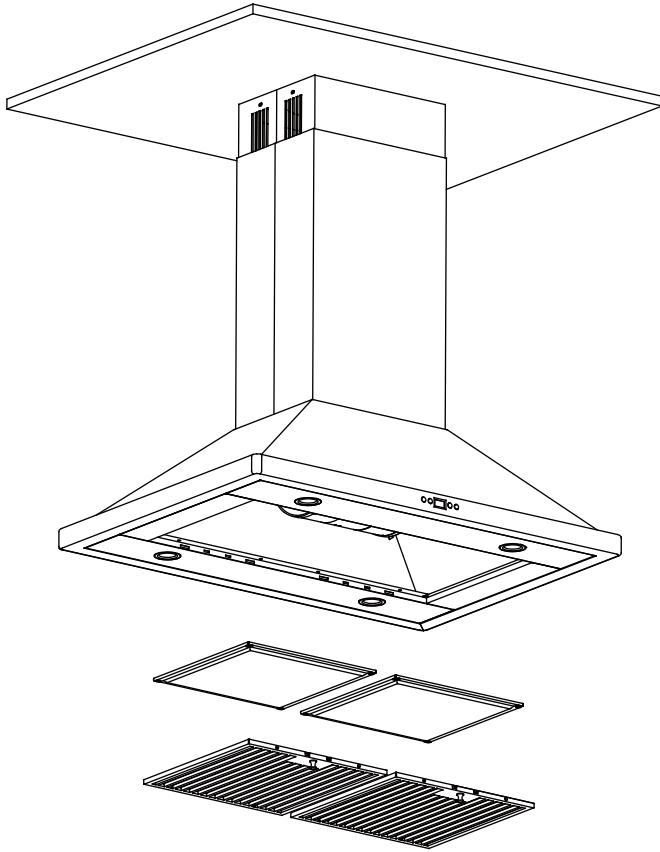

ZRC-02NA

For use with models : ZNA-M90CS / ZNA-E42CS

Secure charcoal filter by 4 C clips from recirculation kit, 2 C clips to reach elongated side of charcoal filter and reinstall mesh filter.

LIST OF MATERIALS