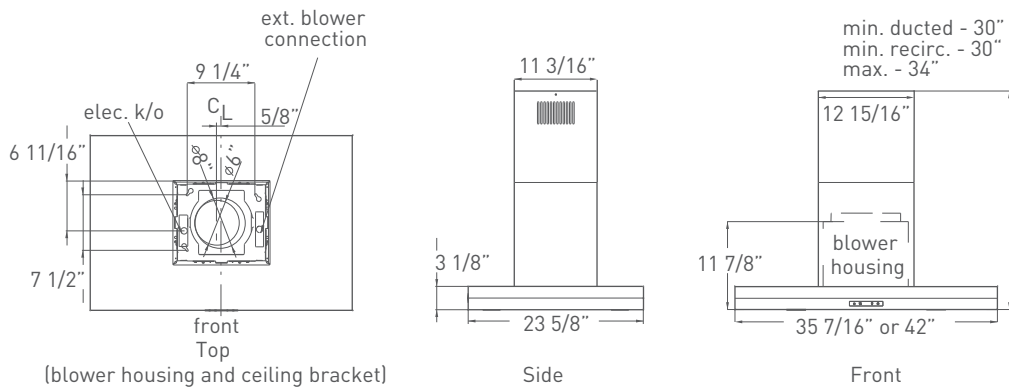

SIZES: 36", 42"

SURFACE ISLAND ASL-E42ASX, ASL-E48ASX

No angles here. Just clean, straight lines bisected by a slim plane of transparent gray glass. For minimalism with depth and contrast, dark glass always lends drama to the contemporary stainless steel kitchen. Four halogen lights and a remote control put this wall-mount range hood's reflective play of power and light right in your hands.