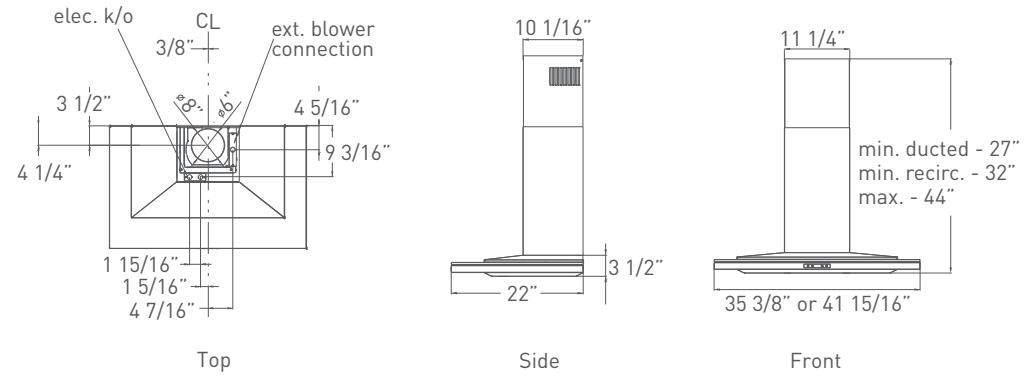

cfm	internal	290, 600 CFM
	external	1000 CFM
	in-line	1000 CFM