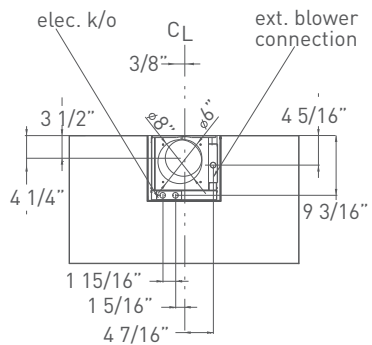

EDGE WALL AED-M9OASX

Dimensionality gets an edge with this striking canopy design inspired by a wing's distinctive airfoil shape—perfectly befitting a ventilation device. The beveled stainless steel structure is seamlessly finished with integrated black glass controls, twin halogen lights and stylish stainless steel filters, lending this wall-mount range hood a decidedly professional air. Select poplar wood in a charcoal or wenge finish to complement your cabinetry, or choose the low-profile steel-only option for a perfect match with your kitchen's modern stainless look.

SIZE: 36"

Top