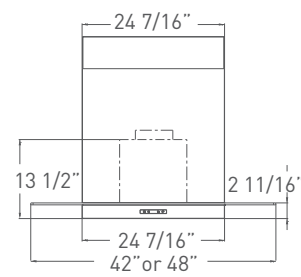

SURFACE ISLAND ASL-E42ASX, ASL-E48ASX

No angles here. Just clean, straight lines bisected by a slim plane of transparent gray glass. For minimalism with depth and contrast, dark glass always lends drama to the contemporary stainless steel kitchen. Four halogen lights and a remote control put this wall-mount range hood's reflective play of power and light right in your hands.

SIZES: 42", 48"

Front