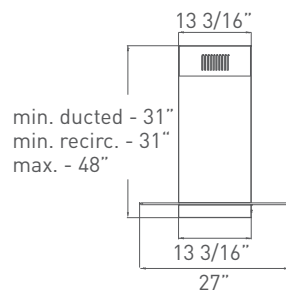

SURFACE ISLAND ASL-E42ASX, ASL-E48ASX

No angles here. Just clean, straight lines bisected by a slim plane of transparent gray glass. For minimalism with depth and contrast, dark glass always lends drama to the contemporary stainless steel kitchen. Four halogen lights and a remote control put this wall-mount range hood's reflective play of power and light right in your hands.

SIZES: 42", 48"

Side