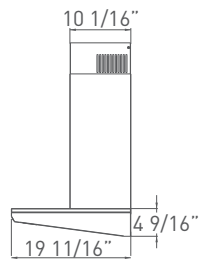

EDGE WALL AED-M9OASX

Dimensionality gets an edge with this striking canopy design inspired by a wing's distinctive airfoil shape—perfectly befitting a ventilation device. The beveled stainless steel structure is seamlessly finished with integrated black glass controls, twin halogen lights and stylish stainless steel filters, lending this wall-mount range hood a decidedly professional air. Select poplar wood in a charcoal or wenge finish to complement your cabinetry, or choose the low-profile steel-only option for a perfect match with your kitchen's modern stainless look.

SIZE: 36"

Side