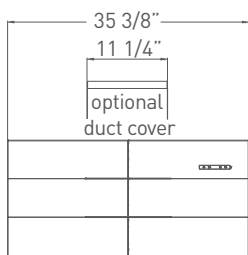

TILT WALL ATI-M9OABX, ATI-M9OASX

A contemporary sculpture for the kitchen, Tilt's sextet of subtly angled panels meet in a layered array to form a hinged range-hood canopy like no other. An upwardly mobile front panel lifts for convenient blower access without heavy lifting whenever cleaning or service is required. Dual halogen lamps provide the perfect accent to this powerful wall-mounted statement, clad in your choice of all-stainless steel or stainless underscored with a sleek, black powder coat.

SIZE: 36"

Front

cfm	internal	290, 600 CFM
	external	1000 CFM
	in-line	1000 CFM