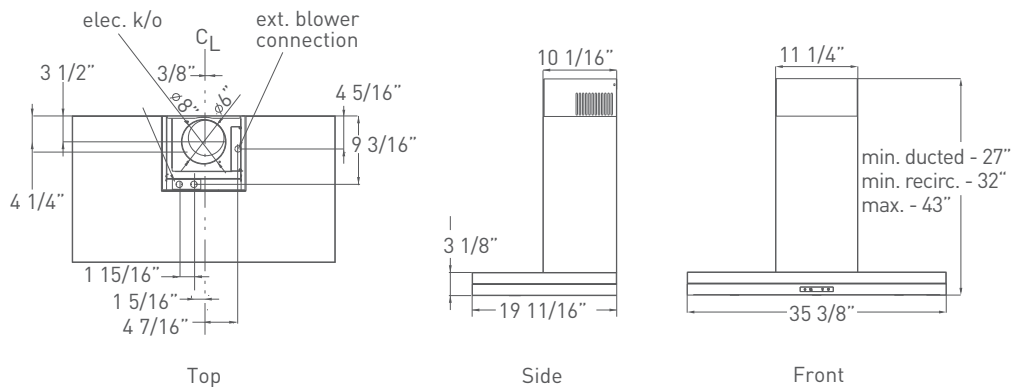

DUO WALL ADU-M9OASX

A visionary duo of materials marries the warmth of wood with the cool factor of stainless steel in a completely fresh—and welcome—creation for the contemporary kitchen. This wall-mounted range hood design may be topped with poplar wood in a charcoal or wenge finish to complement your cabinetry. Or you can perfectly match your kitchen's modern stainless surroundings with the low-profile steel-only option. Dual halogen lights work in tandem to highlight the work below.

SIZE: 36"