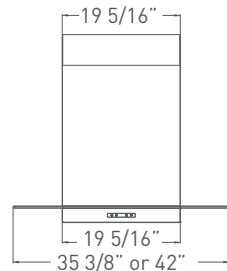

Front

min. ducted - 27"
min. recirc. - 32"
max. - 47"