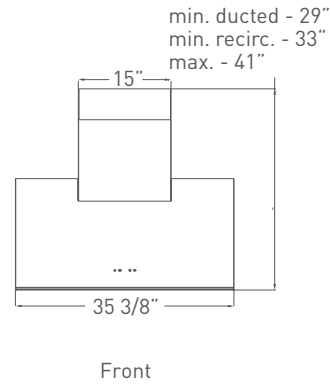

PLANE WALL APN-M9OABX, APN-M9OAWX

A steep incline of intersecting planes from designer Robert Brunner, this range hood makes a powerfully simple geometric statement—in black or white glass and stainless steel. Uniquely understated, but never hiding, Plane's contemporary wall-mount profile is nicely underscored by a trio of halogen lamps.

SIZE: 36"