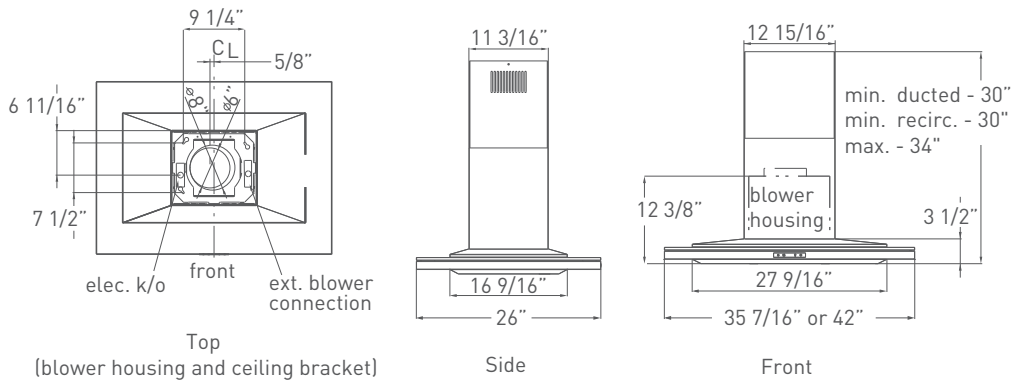

LAYERS ISLAND ALL-M90ABX, ALL-M90AWX, ALL-E42ABX, ALL-E42AWX

Robert Brunner's bold re-imagining of a classic island range-hood form is a streamlined fusion of black or white glass and stainless steel. A slim profile and a quartet of halogens enhance the floating effect to lend new meaning to leading edge. Optional duct cover extensions can accommodate contemporary loft-style kitchens with ceilings of up to 12 feet.

SIZES: 36", 42"