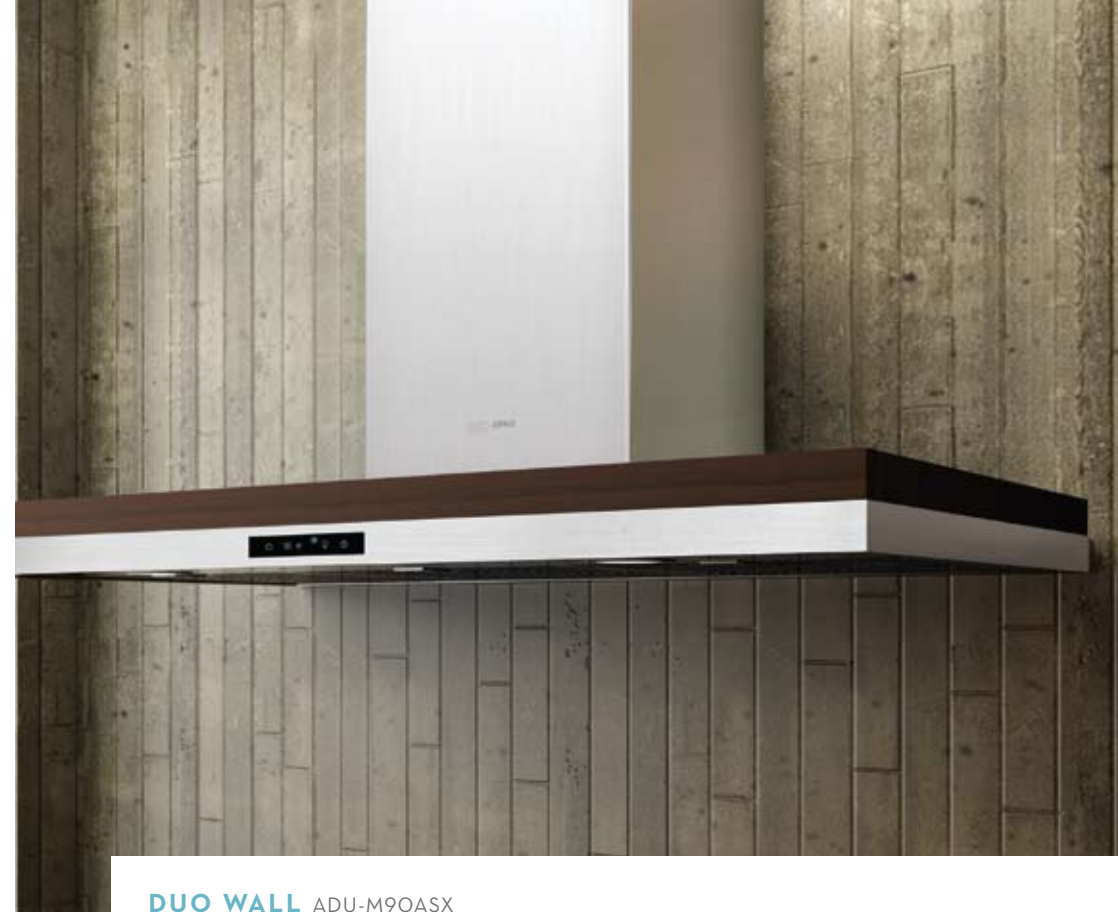

SIZES: 36", 42"

SURFACE ISLAND ASL-E42ASX, ASL-E48ASX

No angles here. Just clean, straight lines bisected by a slim plane of transparent gray glass. For minimalism with depth and contrast, dark glass always lends drama to the contemporary stainless steel kitchen. Four halogen lights and a remote control put this wall-mount range hood's reflective play of power and light right in your hands.

SIZES: 42", 48"

Top
(blower housing and ceiling bracket)

Side

Front

ARC COLLECTI
MINIMALIST AE
MUCH ABOUT C
IS ABOUT CLEA

ON'S SLEEK,
STHETIC IS AS
LEAN AIR AS IT
N LINES

DUO WALL ADU-M9OASX

A visionary duo of materials marries the warmth of wood with the cool factor of stainless steel in a completely fresh—and welcome—creation for the contemporary kitchen. This wall-mounted range hood design may be topped with poplar wood in a charcoal or wenge finish to complement your cabinetry. Or you can perfectly match your kitchen's modern stainless surroundings with the low-profile steel-only option. Dual halogen lights work in tandem to highlight the work below.

SIZE: 36"

EDGE WALL AED-M9OASX

Dimensionality gets an edge with this striking canopy design inspired by a wing's distinctive airfoil shape—perfectly befitting a ventilation device. The beveled stainless steel structure is seamlessly finished with integrated black glass controls, twin halogen lights and stylish stainless steel filters, lending this wall-mount range hood a decidedly professional air. Select poplar wood in a charcoal or wenge finish to complement your cabinetry, or choose the low-profile steel-only option for a perfect match with your kitchen's modern stainless look.