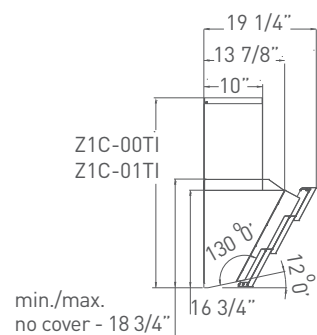

TILT WALL ATI-M9OABX, ATI-M9OASX

A contemporary sculpture for the kitchen, Tilt's sextet of subtly angled panels meet in a layered array to form a hinged range-hood canopy like no other. An upwardly mobile front panel lifts for convenient blower access without heavy lifting whenever cleaning or service is required. Dual halogen lamps provide the perfect accent to this powerful wall-mounted statement, clad in your choice of all-stainless steel or stainless underscored with a sleek, black powder coat.

SIZE: 36"

Front

Side

cfm	internal	290, 600 CFM
	external	1000 CFM
	in-line	1000 CFM