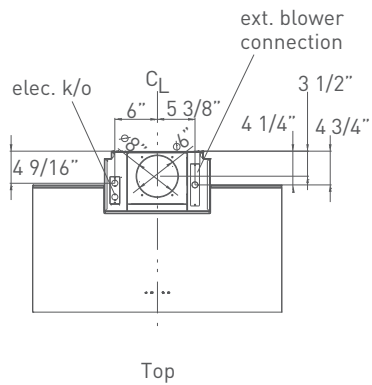

PLANE WALL APN-M9OABX, APN-M9OAWX

A steep incline of intersecting planes from designer Robert Brunner, this range hood makes a powerfully simple geometric statement—in black or white glass and stainless steel. Uniquely understated, but never hiding, Plane's contemporary wall-mount profile is nicely underscored by a trio of halogen lamps.

SIZE: 36"