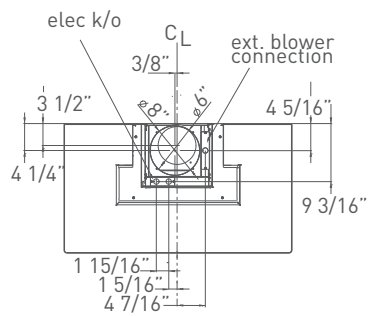

SIZE: 36", 42"

min. ducted - 27"
min. recirc. - 32"
max. - 47"

Top

Side

Front

TILT WALL ATI-M9OABX, ATI-M9OASX

A contemporary sculpture for the kitchen, Tilt's sextet of subtly angled panels meet in a layered array to form a hinged range-hood canopy like no other. An upwardly mobile front panel lifts for convenient blower access without heavy lifting whenever cleaning or service is required. Dual halogen lamps provide the perfect accent to this powerful wall-mounted statement, clad in your choice of all-stainless steel or stainless underscored with a sleek, black powder coat.