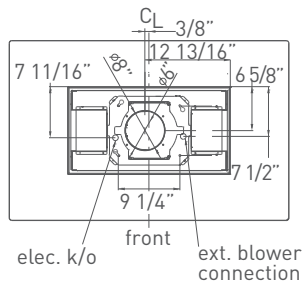

Top
(blower housing and ceiling bracket)