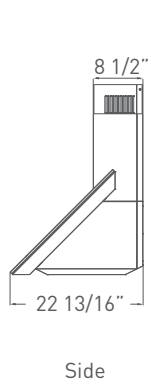

PLANE WALL APN-M9OABX, APN-M9OAWX

A steep incline of intersecting planes from designer Robert Brunner, this range hood makes a powerfully simple geometric statement—in black or white glass and stainless steel. Uniquely understated, but never hiding, Plane's contemporary wall-mount profile is nicely underscored by a trio of halogen lamps.

SIZE: 36"