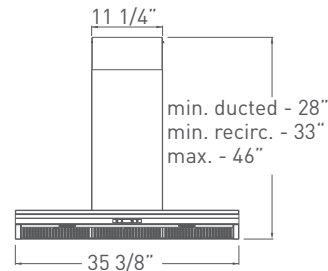

EDGE WALL AED-M9OASX

Dimensionality gets an edge with this striking canopy design inspired by a wing's distinctive airfoil shape—perfectly befitting a ventilation device. The beveled stainless steel structure is seamlessly finished with integrated black glass controls, twin halogen lights and stylish stainless steel filters, lending this wall-mount range hood a decidedly professional air. Select poplar wood in a charcoal or wenge finish to complement your cabinetry, or choose the low-profile steel-only option for a perfect match with your kitchen's modern stainless look.

SIZE: 36"

Front