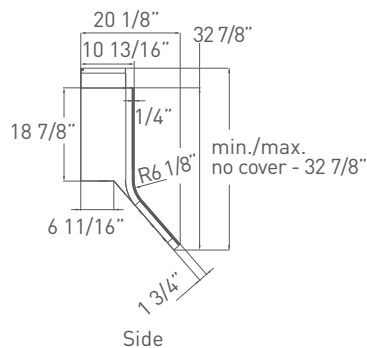

SIZE: 36"

Front

Side

Back

PLANE WALL APN-M9OABX, APN-M9OAWX

A steep incline of intersecting planes from designer Robert Brunner, this range hood makes a powerfully simple geometric statement—in black or white glass and stainless steel. Uniquely understated, but never hiding, Plane's contemporary wall-mount profile is nicely underscored by a trio of halogen lamps.