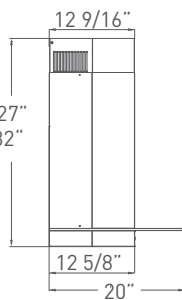

Side

min. ducted - 27"
min. recirc. - 32"
max. - 47"