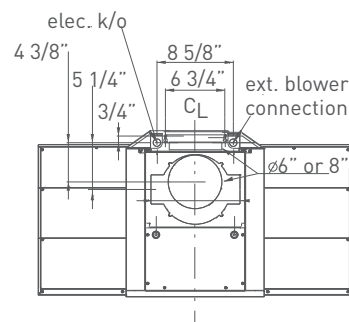

Back

cfm	internal	290, 600 CFM
	external	1000 CFM
	in-line	1000 CFM