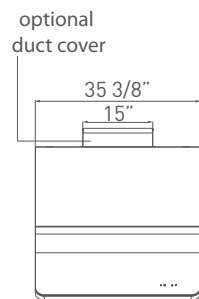

SIZE: 36"

Front

Side

Back

PLANE WALL APN-M9OABX, APN-M9OAWX

A steep incline of intersecting planes from designer Robert Brunner, this range hood makes a powerfully simple geometric statement—in black or white glass and stainless steel. Uniquely understated, but never hiding, Plane's contemporary wall-mount profile is nicely underscored by a trio of halogen lamps.