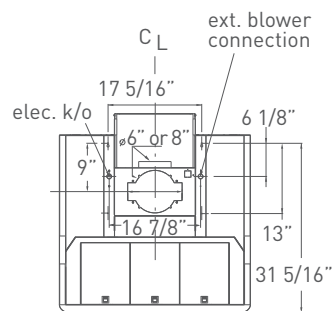

SIZE: 36"

Front

Side

Back

PLANE WALL APN-M9OABX, APN-M9OAWX

A steep incline of intersecting planes from designer Robert Brunner, this range hood makes a powerfully simple geometric statement—in black or white glass and stainless steel. Uniquely understated, but never hiding, Plane's contemporary wall-mount profile is nicely underscored by a trio of halogen lamps.