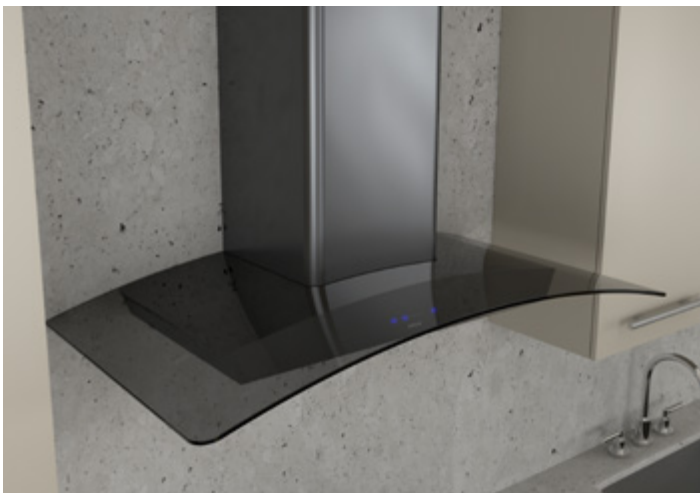

The delicate curve of a glass canopy arching over your cooktop will add an elegance to your everyday cooking experience. Updated with Zephyr's trend-setting Black Stainless Steel, the Ravenna combines 21st century know-

how with timeless beauty. Featuring clear and smoke-gray glass canopy options, as well as ACT™ technology, ICON Touch® Controls, BriteStrip™ LED lighting and a powerful, yet quiet, 600-CFM blower.

ACT™

Min. - Max. CFM	INTERNAL BLOWER STANDARD	INTERNAL BLOWER with ACT™ AIRFLOW CONTROL TECHNOLOGY™*		
	200 - 600	200 - 390	200 - 290	
Min. - Max. Sones	1 - 6	1 - 4	1 - 3	

*AIRFLOW CONTROL TECHNOLOGY™ (ACT™) is an exclusive feature built into specific Zephyr hoods which can limit the maximum blower CFM to meet local code requirements.

FRONT