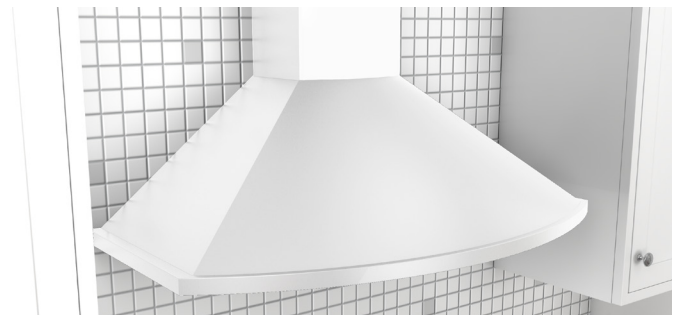

SAVONA wall

Savona's semi-circular surfaces accentuate this range hood's European design with delicate reflections of light and shadows. Underneath the 11" tall body, Savona features a robust 685-CFM fan that operates at an ultra quiet 1 sone on normal working speed. ICON Touch™ controls with 5 speeds and our exclusive ACT™ technology make this hood a standout choice. Also available in powder-coated black and white.

SIZE	
ZSA-E30CB / ZSA-E30CS / ZSA-E30CW	30"
ZSA-M90CB / ZSA-M90CS / ZSA-M90CW	36"
PERFORMANCE	
INTERNAL, MIN.-MAX. BLOWER CFM	200 - 685
INTERNAL, MIN.-MAX. SONES	1 - 6
COLOR	
ZSA-E30CB / ZSA-M90CB	Black
ZSA-E30CS / ZSA-M90CS	Stainless Steel
ZSA-E30CW / ZSA-M90CW	White
FEATURES	
ACT™	Yes
CONTROLS	ICON Touch™
SPEED LEVELS	5*
5 MINUTE AUTO DELAY-OFF	Yes
LIGHTING	Halogen, 50W x 2
DUAL LEVEL LIGHTING	Yes
FILTERS	Aluminum Mesh x 2
RECIRCULATING OPTION	Yes
DUCT COVER EXTENSION OPTION	Yes, Up to 12' Ceiling
DUCT SPECIFICATIONS	
VERTICAL - INTERNAL	6" Round
HORIZONTAL - INTERNAL	NA
AC POWER	
	120V, 60Hz at Max. 3.5A
OPTIONAL ACCESSORIES	
RECIRCULATING KIT	ZRC-00SV
DUCT COVER EXTENSION	Z1C-01SAB
ZSA-E30CB / ZSA-M90CB	Z1C-01SA
ZSA-E30CS / ZSA-M90CS	Z1C-01SAW
ZSA-E30CW / ZSA-M90CW	
UNIVERSAL MAKE-UP AIR KIT	MUA008A
MOUNTING HEIGHT*	
	26" - 34"
WARRANTY	
	3 Years Parts, 1 Year Labor