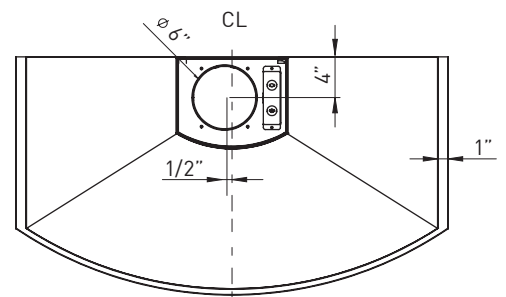

SIZE	
ZSA-E30CB / ZSA-E30CS / ZSA-E30CW	30"
ZSA-M90CB / ZSA-M90CS / ZSA-M90CW	36"
PERFORMANCE	
INTERNAL, MIN.-MAX. BLOWER CFM	200 - 685
INTERNAL, MIN.-MAX. SONES	1 - 6
COLOR	
ZSA-E30CB / ZSA-M90CB	Black
ZSA-E30CS / ZSA-M90CS	Stainless Steel
ZSA-E30CW / ZSA-M90CW	White
FEATURES	
ACT™	Yes
CONTROLS	ICON Touch™
SPEED LEVELS	5*
5 MINUTE AUTO DELAY-OFF	Yes
LIGHTING	Halogen, 50W x 2
DUAL LEVEL LIGHTING	Yes
FILTERS	Aluminum Mesh x 2
RECIRCULATING OPTION	Yes
DUCT COVER EXTENSION OPTION	Yes, Up to 12' Ceiling
DUCT SPECIFICATIONS	
VERTICAL - INTERNAL	6" Round
HORIZONTAL - INTERNAL	NA
AC POWER	
	120V, 60Hz at Max. 3.5A
OPTIONAL ACCESSORIES	
RECIRCULATING KIT	ZRC-00SV
DUCT COVER EXTENSION	Z1C-01SAB
ZSA-E30CB / ZSA-M90CB	Z1C-01SA
ZSA-E30CS / ZSA-M90CS	Z1C-01SAW
ZSA-E30CW / ZSA-M90CW	
UNIVERSAL MAKE-UP AIR KIT	MUA008A
MOUNTING HEIGHT*	
	26" - 34"
WARRANTY	
	3 Years Parts, 1 Year Labor

Specifications subject to change, check zephyronline.com for up-to-date information.

FRONT

SIDE

TOP

		CEILING HEIGHT	8'	8.5'	9'	9.5'	10'	10.5'	11'	12'
STANDARD DUCT COVER	Ducted Mounting Height*	26"-32"	26"-34"	27"-34"	33"-34"	NA	NA	NA	NA	NA
	Recirc. Mounting Height*	26"-28"	26"-34"	27"-34"	33"-34"	NA	NA	NA	NA	NA
EXTENSION DUCT COVER	Ducted Mounting Height*	NA	NA	26"-26.5"	26"-32.5"	26"-34"	26"-34"	26"-34"	26"-34"	28"-34"
	Recirc. Mounting Height*	NA	NA	NA	26" - 28"	26"-34"	26"-34"	26"-34"	26"-34"	28"-34"