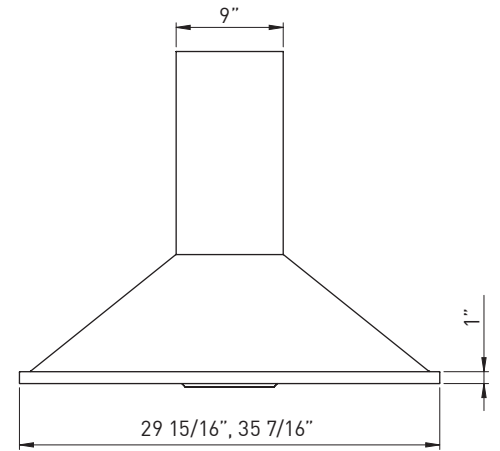

SAVONA wall

Savona's semi-circular surfaces accentuate this range hood's European design with delicate reflections of light and shadows. Underneath the 11" tall body, Savona features a robust 685-CFM fan that operates at an ultra quiet 1 sone on normal working speed. ICON Touch™ controls with 5 speeds and our exclusive ACT™ technology make this hood a standout choice. Also available in powder-coated black and white.

SIZE	
ZSA-E30CB / ZSA-E30CS / ZSA-E30CW	30"
ZSA-M90CB / ZSA-M90CS / ZSA-M90CW	36"
PERFORMANCE	
INTERNAL, MIN.-MAX. BLOWER CFM	200 - 685
INTERNAL, MIN.-MAX. SONES	1 - 6
COLOR	
ZSA-E30CB / ZSA-M90CB	Black
ZSA-E30CS / ZSA-M90CS	Stainless Steel
ZSA-E30CW / ZSA-M90CW	White
FEATURES	
ACT™	Yes
CONTROLS	ICON Touch™
SPEED LEVELS	5*
5 MINUTE AUTO DELAY-OFF	Yes
LIGHTING	Halogen, 50W x 2
DUAL LEVEL LIGHTING	Yes
FILTERS	Aluminum Mesh x 2
RECIRCULATING OPTION	Yes
DUCT COVER EXTENSION OPTION	Yes, Up to 12' Ceiling
DUCT SPECIFICATIONS	
VERTICAL - INTERNAL	6" Round
HORIZONTAL - INTERNAL	NA
AC POWER	
	120V, 60Hz at Max. 3.5A
OPTIONAL ACCESSORIES	
RECIRCULATING KIT	ZRC-00SV
DUCT COVER EXTENSION	Z1C-01SAB
ZSA-E30CB / ZSA-M90CB	Z1C-01SA
ZSA-E30CS / ZSA-M90CS	Z1C-01SAW
ZSA-E30CW / ZSA-M90CW	
UNIVERSAL MAKE-UP AIR KIT	MUA008A
MOUNTING HEIGHT*	
	26" - 34"
WARRANTY	
	3 Years Parts, 1 Year Labor

Specifications subject to change, check zephyronline.com for up-to-date information.

FRONT

SIDE

TOP

		CEILING HEIGHT	8'	8.5'	9'	9.5'	10'	10.5'	11'	12'
STANDARD DUCT COVER	Ducted Mounting Height*	26"-32"	26"-34"	27"-34"	33"-34"	NA	NA	NA	NA	NA
	Recirc. Mounting Height*	26"-28"	26"-34"	27"-34"	33"-34"	NA	NA	NA	NA	NA
EXTENSION DUCT COVER	Ducted Mounting Height*	NA	NA	26"-26.5"	26"-32.5"	26"-34"	26"-34"	26"-34"	26"-34"	28"-34"
	Recirc. Mounting Height*	NA	NA	NA	26" - 28"	26"-34"	26"-34"	26"-34"	26"-34"	28"-34"