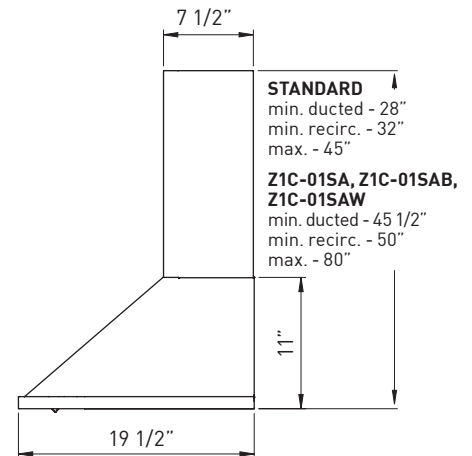

SAVONA wall

Savona's semi-circular surfaces accentuate this range hood's European design with delicate reflections of light and shadows. Underneath the 11" tall body, Savona features a robust 685-CFM fan that operates at an ultra quiet 1 sone on normal working speed. ICON Touch™ controls with 5 speeds and our exclusive ACT™ technology make this hood a standout choice. Also available in powder-coated black and white.

SIZE	
ZSA-E30CB / ZSA-E30CS / ZSA-E30CW	30"
ZSA-M90CB / ZSA-M90CS / ZSA-M90CW	36"
PERFORMANCE	
INTERNAL, MIN.-MAX. BLOWER CFM	200 - 685
INTERNAL, MIN.-MAX. SONES	1 - 6
COLOR	
ZSA-E30CB / ZSA-M90CB	Black
ZSA-E30CS / ZSA-M90CS	Stainless Steel
ZSA-E30CW / ZSA-M90CW	White
FEATURES	
ACT™	Yes
CONTROLS	ICON Touch™
SPEED LEVELS	5*
5 MINUTE AUTO DELAY-OFF	Yes
LIGHTING	Halogen, 50W x 2
DUAL LEVEL LIGHTING	Yes
FILTERS	Aluminum Mesh x 2
RECIRCULATING OPTION	Yes
DUCT COVER EXTENSION OPTION	Yes, Up to 12' Ceiling
DUCT SPECIFICATIONS	
VERTICAL - INTERNAL	6" Round
HORIZONTAL - INTERNAL	NA
AC POWER	
	120V, 60Hz at Max. 3.5A
OPTIONAL ACCESSORIES	
RECIRCULATING KIT	ZRC-00SV
DUCT COVER EXTENSION	Z1C-01SAB
ZSA-E30CB / ZSA-M90CB	Z1C-01SA
ZSA-E30CS / ZSA-M90CS	Z1C-01SAW
ZSA-E30CW / ZSA-M90CW	
UNIVERSAL MAKE-UP AIR KIT	MUA008A
MOUNTING HEIGHT*	
	26" - 34"
WARRANTY	
	3 Years Parts, 1 Year Labor

Specifications subject to change, check zephyronline.com for up-to-date information.

FRONT

SIDE

TOP

		CEILING HEIGHT	8'	8.5'	9'	9.5'	10'	10.5'	11'	12'
STANDARD DUCT COVER	Ducted Mounting Height*	26"-32"	26"-34"	27"-34"	33"-34"	NA	NA	NA	NA	NA
	Recirc. Mounting Height*	26"-28"	26"-34"	27"-34"	33"-34"	NA	NA	NA	NA	NA
EXTENSION DUCT COVER	Ducted Mounting Height*	NA	NA	26"-26.5"	26"-32.5"	26"-34"	26"-34"	26"-34"	26"-34"	28"-34"
	Recirc. Mounting Height*	NA	NA	NA	26" - 28"	26"-34"	26"-34"	26"-34"	26"-34"	28"-34"