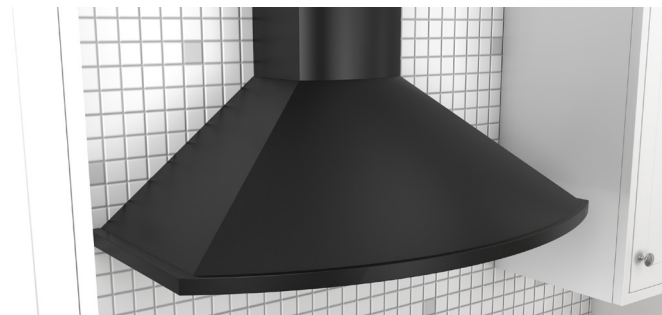

SAVONA wall

Savona's semi-circular surfaces accentuate this range hood's European design with delicate reflections of light and shadows. Underneath the 11" tall body, Savona features a robust 685-CFM fan that operates at an ultra quiet 1 sone on normal working speed. ICON Touch™ controls with 5 speeds and our exclusive ACT™ technology make this hood a standout choice. Also available in powder-coated black and white.

SIZE	
ZSA-E30CB / ZSA-E30CS / ZSA-E30CW	30"
ZSA-M90CB / ZSA-M90CS / ZSA-M90CW	36"
PERFORMANCE	
INTERNAL, MIN.-MAX. BLOWER CFM	200 - 685
INTERNAL, MIN.-MAX. SONES	1 - 6
COLOR	
ZSA-E30CB / ZSA-M90CB	Black
ZSA-E30CS / ZSA-M90CS	Stainless Steel
ZSA-E30CW / ZSA-M90CW	White
FEATURES	
ACT™	Yes
CONTROLS	ICON Touch™
SPEED LEVELS	5*
5 MINUTE AUTO DELAY-OFF	Yes
LIGHTING	Halogen, 50W x 2
DUAL LEVEL LIGHTING	Yes
FILTERS	Aluminum Mesh x 2
RECIRCULATING OPTION	Yes
DUCT COVER EXTENSION OPTION	Yes, Up to 12' Ceiling
DUCT SPECIFICATIONS	
VERTICAL - INTERNAL	6" Round
HORIZONTAL - INTERNAL	NA
AC POWER	
	120V, 60Hz at Max. 3.5A
OPTIONAL ACCESSORIES	
RECIRCULATING KIT	ZRC-00SV
DUCT COVER EXTENSION	Z1C-01SAB
ZSA-E30CB / ZSA-M90CB	Z1C-01SA
ZSA-E30CS / ZSA-M90CS	Z1C-01SAW
ZSA-E30CW / ZSA-M90CW	
UNIVERSAL MAKE-UP AIR KIT	MUA008A
MOUNTING HEIGHT*	
	26" - 34"
WARRANTY	
	3 Years Parts, 1 Year Labor