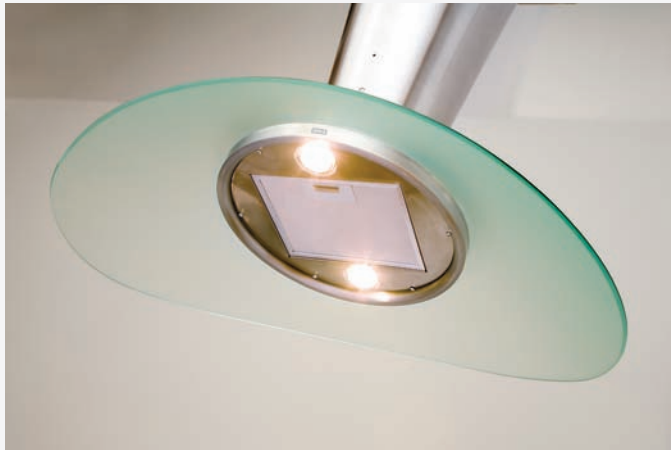

## TORINO ISLAND

Torino's sculpted glass island canopy takes its shape from the simple elegance of the Martini glass and was originally inspired by Italy's post-war fascination with American pop icons. The frosted green canopy and conical chimney are sure to turn a few heads, as will the electronic touch-controls and an infrared remote that put you in charge of lighting and the 6-speed internal blower from a distance.

## TORINO

ISLAND

MODEL	ZTR-M90S
<b>SIZE</b>	36"
<b>NET WIDTH</b>	35 7/16"
<b>PERFORMANCE</b>	
Internal Blower	715 CFM
Internal Blower Sones	6
<b>COLOR</b>	
Stainless Steel	SS w/ Frosted Glass Canopy
<b>FEATURES</b>	
Controls	Electronic Touch
Speed Levels	6
Auto Delay-Off	Yes
Lighting	Halogen, 20W x 2
Dual-Level Lighting	Yes
Filters	Metal Mesh x 1
Recirculating	Yes
Duct Cover Extension	NA
<b>DUCT SPECIFICATIONS</b>	
Internal Blower - Vertical	6"
Internal Blower - Horizontal	NA
<b>AC INPUT</b>	120V - 60Hz
<b>AC POWER</b>	Max. 375W at 3.1 Amps
<b>OPTIONAL ACCESSORIES</b>	
Recirculating Kit	ZRC-0080