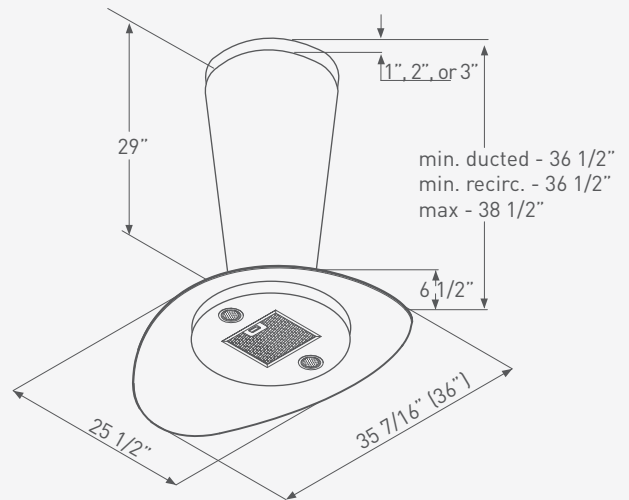

## TORINO ISLAND

Torino's sculpted glass island canopy takes its shape from the simple elegance of the Martini glass and was originally inspired by Italy's post-war fascination with American pop icons. The frosted green canopy and conical chimney are sure to turn a few heads, as will the electronic touch-controls and an infrared remote that put you in charge of lighting and the 6-speed internal blower from a distance.

## TORINO

ISLAND

MODEL	ZTR-M90S
<b>SIZE</b>	36"
<b>NET WIDTH</b>	35 7/16"
<b>PERFORMANCE</b>	
Internal Blower	715 CFM
Internal Blower Sones	6
<b>COLOR</b>	
Stainless Steel	SS w/ Frosted Glass Canopy
<b>FEATURES</b>	
Controls	Electronic Touch
Speed Levels	6
Auto Delay-Off	Yes
Lighting	Halogen, 20W x 2
Dual-Level Lighting	Yes
Filters	Metal Mesh x 1
Recirculating	Yes
Duct Cover Extension	NA
<b>DUCT SPECIFICATIONS</b>	
Internal Blower - Vertical	6"
Internal Blower - Horizontal	NA
<b>AC INPUT</b>	120V - 60Hz
<b>AC POWER</b>	Max. 375W at 3.1 Amps
<b>OPTIONAL ACCESSORIES</b>	
Recirculating Kit	ZRC-0080