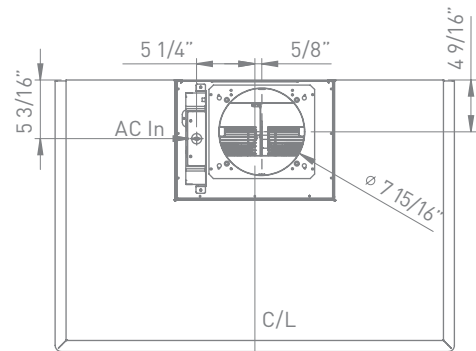

MODEL	SIZE	INTERNAL BLOWER		IN-LINE/EXTERNAL	
		Min.-Max. CFM	Min.-Max. Sones	Min.-Max. CFM	Min.-Max. Sones
ZVE-E30BS	30"	250 - 715	0.8 - 5.8	NA	NA
ZVE-E36BS	36"	250 - 715	0.8 - 5.8	NA	NA
ZVE-E42BS	42"	250 - 715	0.8 - 5.8	NA	NA

All Next Generation Europa range hoods are equipped with DCBL Suppression™ technology, including Bloom™ HD LED light bulbs. To learn more, visit us at [zephyronline.com](http://zephyronline.com).

<b>SIZE</b>	
ZVE-E30BS	30"
ZVE-E36BS	36"
ZVE-E42BS	42"
<b>PERFORMANCE</b>	
INTERNAL, MIN.-MAX. BLOWER CFM	250 - 715
INTERNAL, MIN.-MAX. SONES	0.8 - 5.8
<b>COLOR</b>	
STAINLESS STEEL	SS
<b>FEATURES</b>	
CONTROLS	Electronic LCD
SPEED LEVELS	5 + Burst
AUTO DELAY-OFF	Yes
LIGHTING	
ZVE-E30BS	Bloom LED 3W x 3
ZVE-E36BS / ZVE-E42BS	Bloom LED 3W x 4
DUAL LEVEL LIGHTING	Yes
FILTERS	Aluminum Mesh
RECIRCULATING OPTION	Yes
EXTENSION DUCT COVER OPTION	Yes, Up to 12' Ceiling
<b>DUCT SPECIFICATIONS</b>	
VERTICAL - INTERNAL	8"
HORIZONTAL - INTERNAL	NA
<b>AC INPUT</b>	
	120V - 60Hz
<b>AC POWER</b>	
ZVE-E30BS	Max. 212W at 3.5A
ZVE-E36BS / ZVE-E42BS	Max. 215W at 3.5A
<b>OPTIONAL ACCESSORIES</b>	
RECIRCULATING KIT	
ZVE-E30BS	ZRC-00VE
ZVE-E36BS / ZVE-E42BS	ZRC-01VE
EXTENSION DUCT COVER	Z1C-01VE
<b>MOUNTING HEIGHT*</b>	
	26" - 34"

FRONT

SIDE

TOP

<b>CEILING HEIGHT</b>		8'	8.5'	9'	9.5'	10'	10.5'	11'	12'
<b>STANDARD DUCT COVER</b>	Ducted Mounting Height*	26"-33"	26"-34"	28"-34"	34"-34"	NA	NA	NA	NA
	Recirc. Mounting Height*	26"-28.5"	26"-34"	28"-34"	34"-34"	NA	NA	NA	NA
<b>EXTENSION DUCT COVER</b>	Ducted Mounting Height*	NA	NA	26"-27"	26"-33"	26"-34"	26"-34"	26"-34"	28"-34"
	Recirc. Mounting Height*	NA	NA	NA	26"-28.5"	26"-34"	26"-34"	26"-34"	28"-34"

\*Mounting height refers to distance between top of a 36" tall cooking surface and bottom of hood.