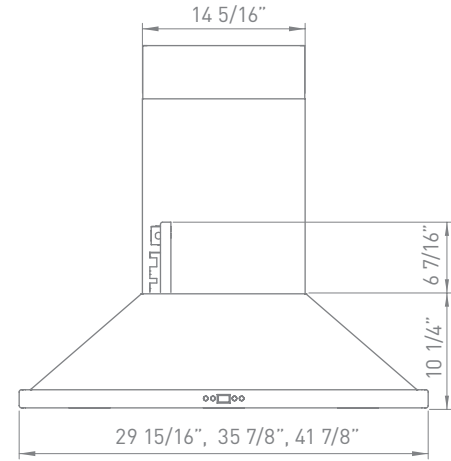

SIZE	
ZVE-E30BS	30"
ZVE-E36BS	36"
ZVE-E42BS	42"
PERFORMANCE	
INTERNAL, MIN.-MAX. BLOWER CFM	250 - 715
INTERNAL, MIN.-MAX. SONES	0.8 - 5.8
COLOR	
STAINLESS STEEL	SS
FEATURES	
CONTROLS	Electronic LCD
SPEED LEVELS	5 + Burst
AUTO DELAY-OFF	Yes
LIGHTING	
ZVE-E30BS	Bloom LED 3W x 3
ZVE-E36BS / ZVE-E42BS	Bloom LED 3W x 4
DUAL LEVEL LIGHTING	Yes
FILTERS	Aluminum Mesh
RECIRCULATING OPTION	Yes
EXTENSION DUCT COVER OPTION	Yes, Up to 12' Ceiling
DUCT SPECIFICATIONS	
VERTICAL - INTERNAL	8"
HORIZONTAL - INTERNAL	NA
AC INPUT	
	120V - 60Hz
AC POWER	
ZVE-E30BS	Max. 212W at 3.5A
ZVE-E36BS / ZVE-E42BS	Max. 215W at 3.5A
OPTIONAL ACCESSORIES	
RECIRCULATING KIT	
ZVE-E30BS	ZRC-00VE
ZVE-E36BS / ZVE-E42BS	ZRC-01VE
EXTENSION DUCT COVER	Z1C-01VE
MOUNTING HEIGHT*	
	26" - 34"

FRONT