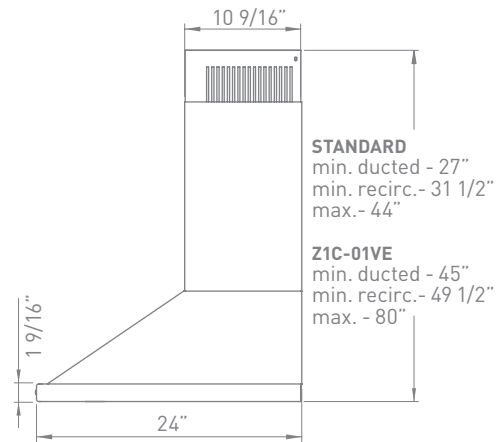

MODEL	SIZE	INTERNAL BLOWER		IN-LINE/EXTERNAL	
		Min.-Max. CFM	Min.-Max. Sones	Min.-Max. CFM	Min.-Max. Sones
ZVE-E30BS	30"	250 - 715	0.8 - 5.8	NA	NA
ZVE-E36BS	36"	250 - 715	0.8 - 5.8	NA	NA
ZVE-E42BS	42"	250 - 715	0.8 - 5.8	NA	NA

All Next Generation Europa range hoods are equipped with DCBL Suppression™ technology, including Bloom™ HD LED light bulbs. To learn more, visit us at [zephyronline.com](http://zephyronline.com).

<b>SIZE</b>	
ZVE-E30BS	30"
ZVE-E36BS	36"
ZVE-E42BS	42"
<b>PERFORMANCE</b>	
INTERNAL, MIN.-MAX. BLOWER CFM	250 - 715
INTERNAL, MIN.-MAX. SONES	0.8 - 5.8
<b>COLOR</b>	
STAINLESS STEEL	SS
<b>FEATURES</b>	
CONTROLS	Electronic LCD
SPEED LEVELS	5 + Burst
AUTO DELAY-OFF	Yes
LIGHTING	
ZVE-E30BS	Bloom LED 3W x 3
ZVE-E36BS / ZVE-E42BS	Bloom LED 3W x 4
DUAL LEVEL LIGHTING	Yes
FILTERS	Aluminum Mesh
RECIRCULATING OPTION	Yes
EXTENSION DUCT COVER OPTION	Yes, Up to 12' Ceiling
<b>DUCT SPECIFICATIONS</b>	
VERTICAL - INTERNAL	8"
HORIZONTAL - INTERNAL	NA
<b>AC INPUT</b>	
	120V - 60Hz
<b>AC POWER</b>	
ZVE-E30BS	Max. 212W at 3.5A
ZVE-E36BS / ZVE-E42BS	Max. 215W at 3.5A
<b>OPTIONAL ACCESSORIES</b>	
RECIRCULATING KIT	
ZVE-E30BS	ZRC-00VE
ZVE-E36BS / ZVE-E42BS	ZRC-01VE
EXTENSION DUCT COVER	Z1C-01VE
<b>MOUNTING HEIGHT*</b>	
	26" - 34"

FRONT

SIDE

TOP

<b>CEILING HEIGHT</b>		8'	8.5'	9'	9.5'	10'	10.5'	11'	12'
<b>STANDARD DUCT COVER</b>	Ducted Mounting Height*	26"-33"	26"-34"	28"-34"	34"-34"	NA	NA	NA	NA
	Recirc. Mounting Height*	26"-28.5"	26"-34"	28"-34"	34"-34"	NA	NA	NA	NA
<b>EXTENSION DUCT COVER</b>	Ducted Mounting Height*	NA	NA	26"-27"	26"-33"	26"-34"	26"-34"	26"-34"	28"-34"
	Recirc. Mounting Height*	NA	NA	NA	26"-28.5"	26"-34"	26"-34"	26"-34"	28"-34"

\*Mounting height refers to distance between top of a 36" tall cooking surface and bottom of hood.