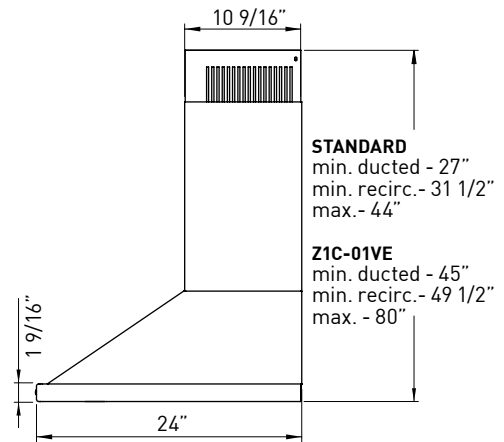

	INTERNAL BLOWER STANDARD	ACT™	INTERNAL BLOWER with AIRFLOW CONTROL TECHNOLOGY™		
Min.-Max. CFM	250 - 715	250 - 590	250 - 390	250 - 290	
Min.-Max. Sones	0.8 - 5.8	0.8 - 4.5	0.8 - 3	0.8 - 1.2	

*ACT™ is an exclusive feature built into specific Zephyr hoods which can limit the maximum blower CFM to meet local code requirements.*

<b>SIZE</b>	
ZVE-E30CS	30"
ZVE-E36CS	36"
ZVE-E42CS	42"
<b>PERFORMANCE</b>	
INTERNAL, MIN.-MAX. BLOWER CFM	250 - 715
INTERNAL, MIN.-MAX. SONES	0.8 - 5.8
<b>COLOR</b>	
STAINLESS STEEL	SS
<b>FEATURES</b>	
CONTROLS	Electronic LCD
SPEED LEVELS	5 + Burst
AUTO DELAY-OFF	Yes
DIRECTIONAL LIGHTING	Bloom™ HD LED 6W x 2
DUAL LEVEL LIGHTING	Yes
FILTERS	Baffle
RECIRCULATING OPTION	Yes
EXTENSION DUCT COVER OPTION	Yes, Up to 12' Ceiling
<b>DUCT SPECIFICATIONS</b>	
VERTICAL - INTERNAL	8"
HORIZONTAL - INTERNAL	NA
<b>AC INPUT</b>	
120V - 60Hz	
<b>AC POWER</b>	
Max. 4A	
<b>OPTIONAL ACCESSORIES</b>	
RECIRCULATING KIT	ZRC-02VE
EXTENSION DUCT COVER	Z1C-01VE
UNIVERSAL MAKE-UP AIR DAMPER	MUA008A
<b>MOUNTING HEIGHT*</b>	
26" - 34"	
<b>WARRANTY</b>	
3 Years Parts, 1 Year Labor	

Specifications subject to change, check [zephyronline.com](http://zephyronline.com) for up to date information.

FRONT

SIDE

TOP

<b>CEILING HEIGHT</b>		8'	8.5'	9'	9.5'	10'	10.5'	11'	12'
<b>STANDARD DUCT COVER</b>	Ducted Mounting Height*	26"-33"	26"-34"	28"-34"	34"-34"	NA	NA	NA	NA
	Recirc. Mounting Height*	26"-28.5"	26"-34"	28"-34"	34"-34"	NA	NA	NA	NA
<b>EXTENSION DUCT COVER</b>	Ducted Mounting Height*	NA	NA	26"-27"	26"-33"	26"-34"	26"-34"	26"-34"	28"-34"
	Recirc. Mounting Height*	NA	NA	NA	26"-28.5"	26"-34"	26"-34"	26"-34"	28"-34"

\*Mounting height refers to distance between top of a 36" tall cooking surface and bottom of hood.