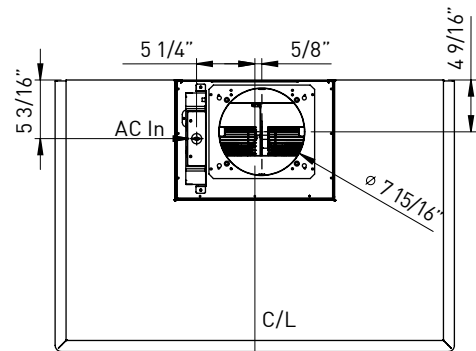

<b>SIZE</b>	
ZVE-E30CS	30"
ZVE-E36CS	36"
ZVE-E42CS	42"
<b>PERFORMANCE</b>	
INTERNAL, MIN.-MAX. BLOWER CFM	250 - 715
INTERNAL, MIN.-MAX. SONES	0.8 - 5.8
<b>COLOR</b>	
STAINLESS STEEL	SS
<b>FEATURES</b>	
CONTROLS	Electronic LCD
SPEED LEVELS	5 + Burst
AUTO DELAY-OFF	Yes
DIRECTIONAL LIGHTING	Bloom™ HD LED 6W x 2
DUAL LEVEL LIGHTING	Yes
FILTERS	Baffle
RECIRCULATING OPTION	Yes
EXTENSION DUCT COVER OPTION	Yes, Up to 12' Ceiling
<b>DUCT SPECIFICATIONS</b>	
VERTICAL - INTERNAL	8"
HORIZONTAL - INTERNAL	NA
<b>AC INPUT</b>	
120V - 60Hz	
<b>AC POWER</b>	
Max. 4A	
<b>OPTIONAL ACCESSORIES</b>	
RECIRCULATING KIT	ZRC-02VE
EXTENSION DUCT COVER	Z1C-01VE
UNIVERSAL MAKE-UP AIR DAMPER	MUA008A
<b>MOUNTING HEIGHT*</b>	
26" - 34"	
<b>WARRANTY</b>	
3 Years Parts, 1 Year Labor	

Specifications subject to change, check [zephyronline.com](http://zephyronline.com) for up to date information.

FRONT

SIDE

TOP

<b>CEILING HEIGHT</b>		8'	8.5'	9'	9.5'	10'	10.5'	11'	12'
<b>STANDARD DUCT COVER</b>	Ducted Mounting Height*	26"-33"	26"-34"	28"-34"	34"-34"	NA	NA	NA	NA
	Recirc. Mounting Height*	26"-28.5"	26"-34"	28"-34"	34"-34"	NA	NA	NA	NA
<b>EXTENSION DUCT COVER</b>	Ducted Mounting Height*	NA	NA	26"-27"	26"-33"	26"-34"	26"-34"	26"-34"	28"-34"
	Recirc. Mounting Height*	NA	NA	NA	26"-28.5"	26"-34"	26"-34"	26"-34"	28"-34"

\*Mounting height refers to distance between top of a 36" tall cooking surface and bottom of hood.