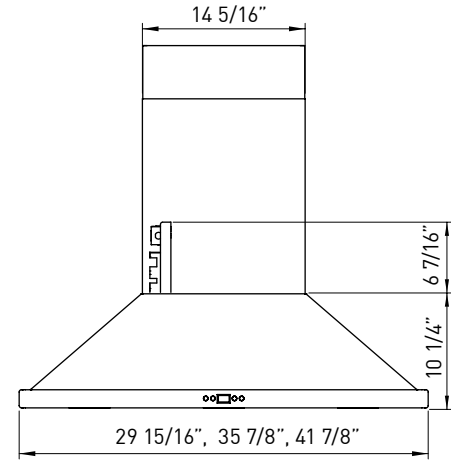

	INTERNAL BLOWER STANDARD	ACT™	INTERNAL BLOWER with AIRFLOW CONTROL TECHNOLOGY™		
Min.-Max. CFM	250 - 715	250 - 590	250 - 390	250 - 290	
Min.-Max. Sones	0.8 - 5.8	0.8 - 4.5	0.8 - 3	0.8 - 1.2	

*ACT™ is an exclusive feature built into specific Zephyr hoods which can limit the maximum blower CFM to meet local code requirements.*

<b>SIZE</b>	
ZVE-E30CS	30"
ZVE-E36CS	36"
ZVE-E42CS	42"
<b>PERFORMANCE</b>	
INTERNAL, MIN.-MAX. BLOWER CFM	250 - 715
INTERNAL, MIN.-MAX. SONES	0.8 - 5.8
<b>COLOR</b>	
STAINLESS STEEL	SS
<b>FEATURES</b>	
CONTROLS	Electronic LCD
SPEED LEVELS	5 + Burst
AUTO DELAY-OFF	Yes
DIRECTIONAL LIGHTING	Bloom™ HD LED 6W x 2
DUAL LEVEL LIGHTING	Yes
FILTERS	Baffle
RECIRCULATING OPTION	Yes
EXTENSION DUCT COVER OPTION	Yes, Up to 12' Ceiling
<b>DUCT SPECIFICATIONS</b>	
VERTICAL - INTERNAL	8"
HORIZONTAL - INTERNAL	NA
<b>AC INPUT</b>	
120V - 60Hz	
<b>AC POWER</b>	
Max. 4A	
<b>OPTIONAL ACCESSORIES</b>	
RECIRCULATING KIT	ZRC-02VE
EXTENSION DUCT COVER	Z1C-01VE
UNIVERSAL MAKE-UP AIR DAMPER	MUA008A
<b>MOUNTING HEIGHT*</b>	
26" - 34"	
<b>WARRANTY</b>	
3 Years Parts, 1 Year Labor	

Specifications subject to change, check [zephyronline.com](http://zephyronline.com) for up to date information.

FRONT

SIDE

TOP

<b>CEILING HEIGHT</b>		8'	8.5'	9'	9.5'	10'	10.5'	11'	12'
<b>STANDARD DUCT COVER</b>	Ducted Mounting Height*	26"-33"	26"-34"	28"-34"	34"-34"	NA	NA	NA	NA
	Recirc. Mounting Height*	26"-28.5"	26"-34"	28"-34"	34"-34"	NA	NA	NA	NA
<b>EXTENSION DUCT COVER</b>	Ducted Mounting Height*	NA	NA	26"-27"	26"-33"	26"-34"	26"-34"	26"-34"	28"-34"
	Recirc. Mounting Height*	NA	NA	NA	26"-28.5"	26"-34"	26"-34"	26"-34"	28"-34"