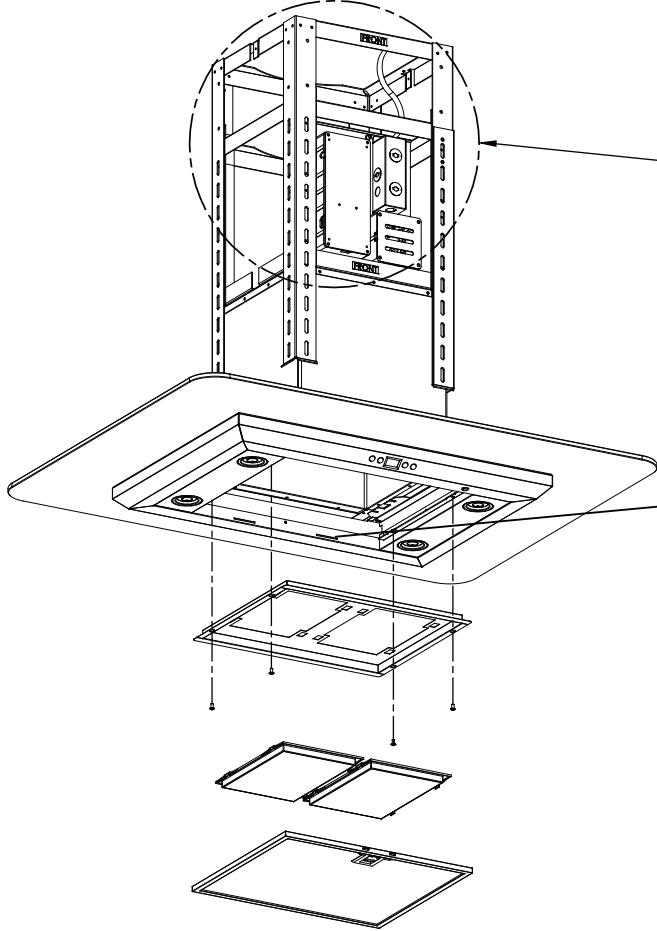

ZRC-00VN

For use with models : ZVN-xxxAG

Remove all black foam from filter opening before installing the charcoal filter brackets.

LIST OF MATERIALS