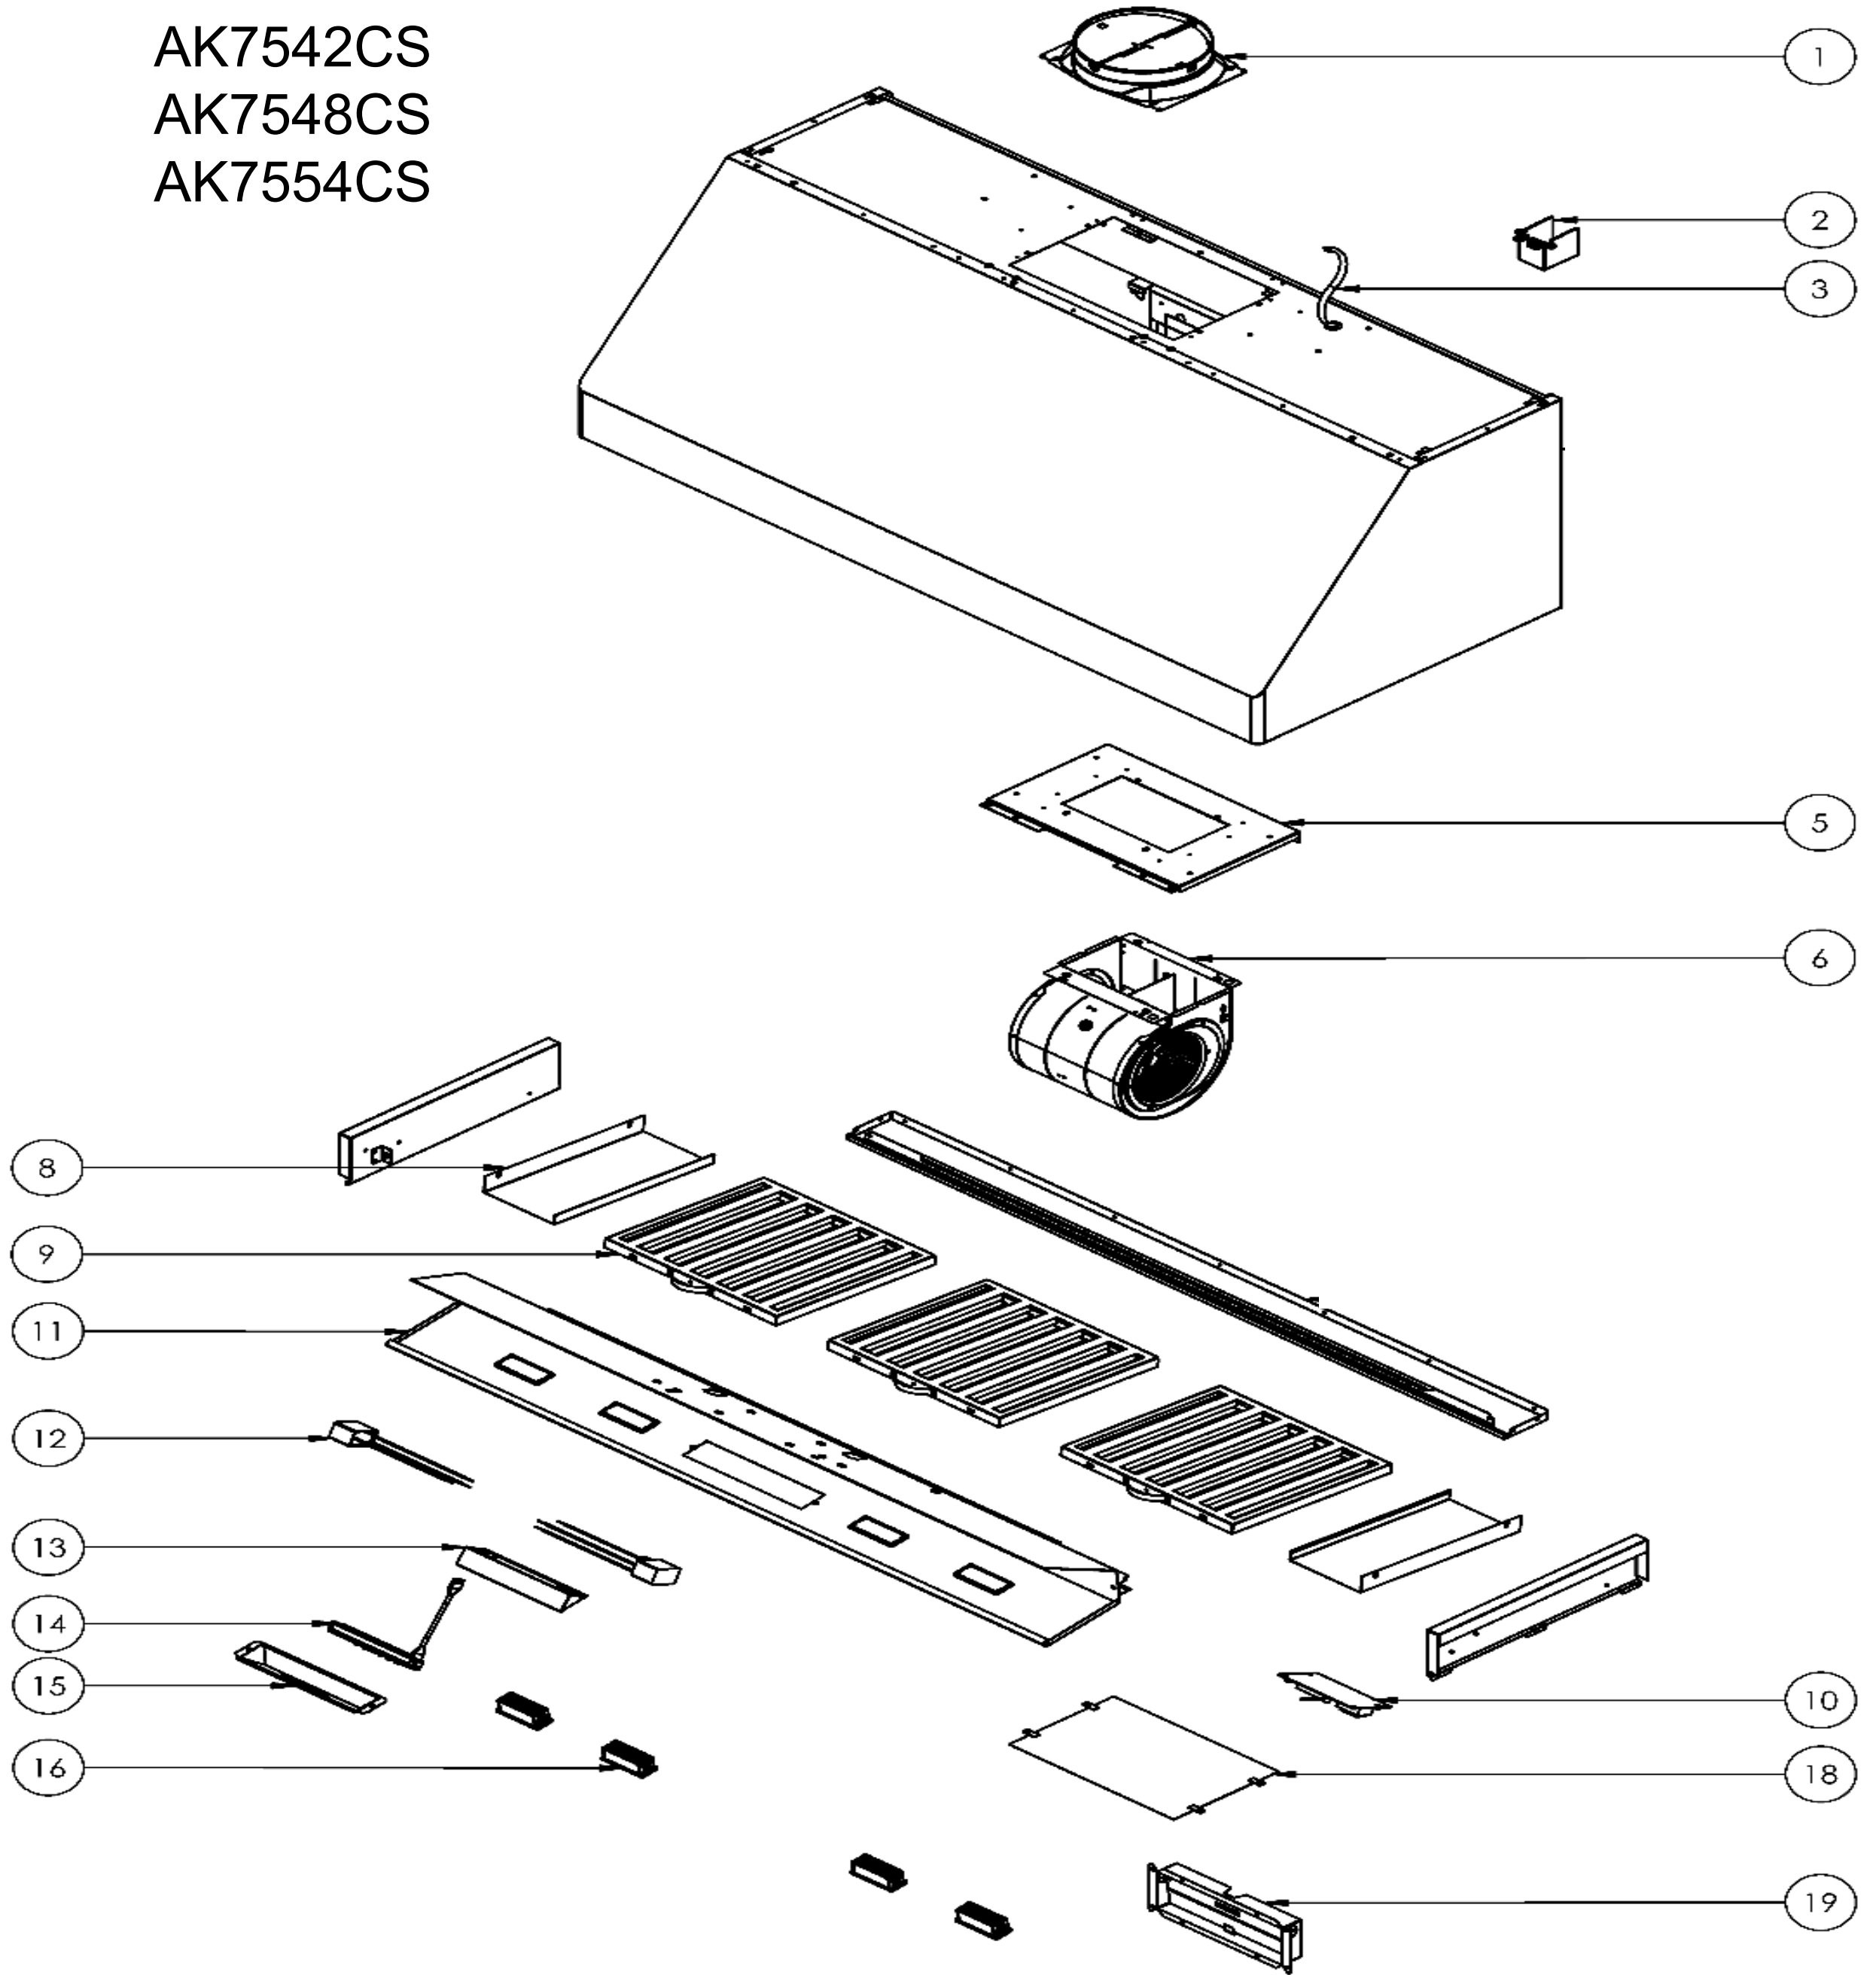

AK7500CS
AK7536CS
AK7542CS
AK7548CS
AK7554CS

AK7500CS, AK7536CS, AK7542CS, AK7548CS, AK7554CS

Ref #	Part #	Description	Qty.
1	54050078	8 Inch Round Collar w/Damper	1
2	11030071	Electrical Power Cord	1
3	54200011	Electrical Junction Box	1
5	54190041	Single Internal Blower Plate	1
6	12120070	Blower	1
8	50120179	Side Panel, AK7500CS	2
8	50120180	Side Panel, AK7536CS	2
8	50120181	Side Panel, AK7542CS	2
8	50120182	Side Panel, AK7548CS	2
8	50120183	Side Panel, AK7554CS	2
9	50210039	Pro Baffle Filter (48" & 54" x 3)	2
10	11010122	Control Board	1
11	50110294	Light Panel, AK7500CS	1
11	50110295	Light Panel, AK7536CS	1
11	50110296	Light Panel, AK7542CS	1
11	50110297	Light Panel, AK7548CS	1
11	50110298	Light Panel, AK7554CS	1
12	12050028	Capacitor	1
13	54140301	Switch Holding Bracket	1
14	11000145	Switch Assembly	1
15	52170055	Switch Cover Plate	1
16	Z0B0048	LumiLight LED, 6W, DC (48" & 54" x 4)	2
17	05000151	Hardware Packet	1
18	52170069	Top Cover Plate	1
19	54060011	Rectangular Collar w/Damper	1