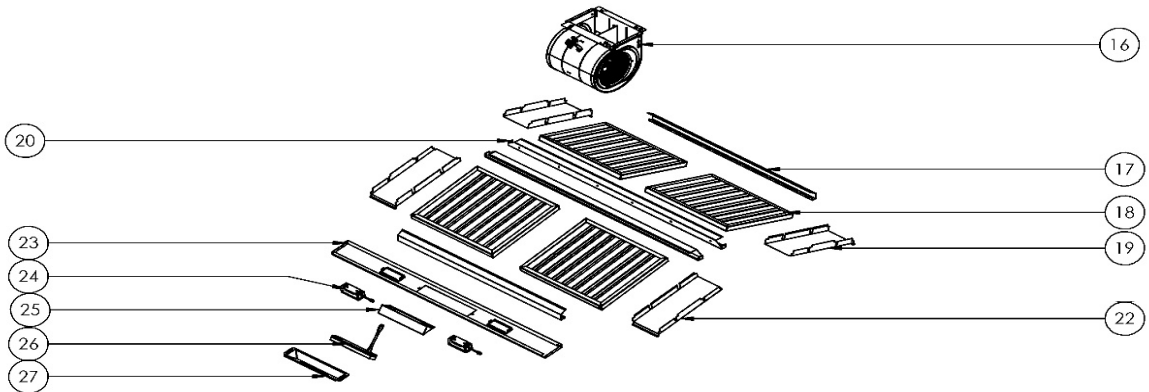

AK7736BS
AK7742BS

AK7736BS, AK7742BS

Ref #	Part #	Description	Qty.
1	50050204	Upper Duct Cover	2
2	50050205	Lower Duct Cover	2
3	54110117	Upper Support Frame	1
4	54110119	Diagonal Support Bracket	2
5	54140278	Rectangular Support Bracket	1
6	54110118	Lower Support Frame	1
7	54050084	8 Inch Round Transition Collar	1
9	11030144	Electrical Cord	1
10	56200085	Electrical Box	1
11	11010149	Control Board	1
12	56200051	Component Box	1
13	54140326	Electronics Bracket	1
14	56210111	Electrical Hole Wiring Cover	2
15	54140236	Single Blower Bracket	1
16	12120086	PowerWave Blower	1
17	56130039	Residue Tray	2
18	50210036	Pro Baffle Filter	4
19	50120167	Right Side Panel (AK7736BS)	2
19	50120168	Right Side Panel (AK7742BS)	2
20	54140280	Front Bracket (AK7736BS)	2
22	50120169	Left Side Panel (AK7736BS)	2
22	50120170	Left Side Panel (AK7742BS)	2
23	50110388	Light Panel (AK7736BS)	1
23	50110389	Light Panel (AK7742BS)	1
24	Z0B0052	Swivel LumiLight LED, 6W	2
25	54140238	Switch Bracket	1
26	11000166	Switch Assembly	1
27	52110026	Switch Housing	1
28	05000174	Hardware Packet	1

AK7748BS

AK7748BS

Ref #	Part #	Description	Qty.
1	50050206	Upper Duct Cover	2
2	50050207	Lower Duct Cover	2
3	54110120	Upper Support Frame	1
4	54110119	Diagonal Support Bracket	2
5	54140279	Rectangular Support Bracket	1
6	54110121	Lower Support Frame	1
7	54050084	8 Inch Round Transition Collar	1
9	11030144	Electrical Cord	1
10	56200085	Electrical Box	1
11	56210112	LED PCB Box Cover	1
12	11010132	LED Control Board	1
13	56200079	LED PCB Box	1
14	11010149	Main Control Board	1
15	56200051	Component Box	1
16	54140329	Electronics Bracket	1
17	56210111	Electrical Hole Wiring Cover	2
18	54140236	Single Blower Bracket	1
19	12120086	PowerWave Blower	1
20	56130040	Residue Tray	2
21	50210036	Pro Baffle Filter	6
22	54140282	Front Bracket	2
24	50110390	Light Panel	1
25	Z0B0052	Swivel LumiLight LED, 6W	4
26	54140238	Switch Bracket	1
27	11000166	Switch Assembly	1
28	52110026	Switch Housing	1
29	05000174	Hardware Packet	1