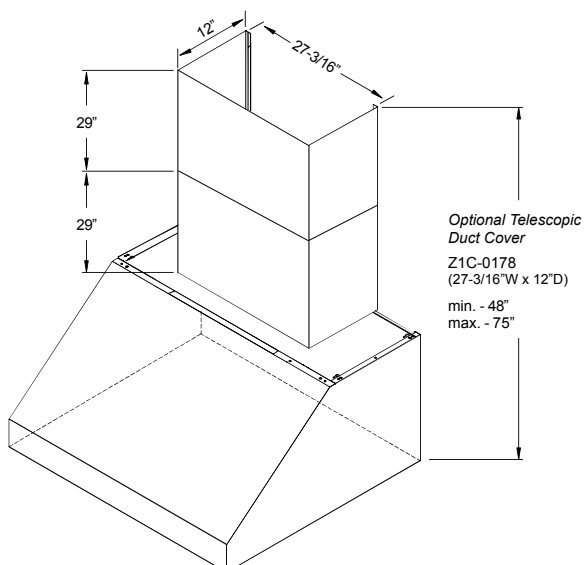

48" model shown with optional 12" duct cover

TOP

48" model shown with optional telescopic duct cover

SIDE

BACK

<b>MODEL</b>				
<b>Stainless Steel</b>	AK7836CS	AK7842CS	AK7848CS	AK7854CS
<b>Size</b>	36" (35-7/8")	42" (41-7/8")	48" (47-7/8")	54" (53-7/8")
<b>BLOWER PERFORMANCE</b>				
<b>Blower CFM (Min. - Max.)</b>	450 - 1,200	450 - 1,200	450 - 1,200	450 - 1,200
<b>Sones (Min. - Max.)</b>	3.5 - 9	3.5 - 9	3.5 - 9	3.5 - 9
<b>FEATURES</b>				
<b>Controls</b>	Metallic Knob	Metallic Knob	Metallic Knob	Metallic Knob
<b>Speed Levels</b>	3	3	3	3
<b>Lighting</b>	LumiLight LED, 6W x2	LumiLight LED, 6W x2	LumiLight LED, 6W x4	LumiLight LED, 6W x4
<b>Dual-Level Lighting</b>	Yes	Yes	Yes	Yes
<b>Filters</b>	Pro Baffle x3	Pro Baffle x3	Pro Baffle x4	Pro Baffle x4
<b>Recirculating Option</b>	No	No	No	No
<b>High Quality Stainless Steel</b>	304S	304S	304S	304S
<b>DUCT SPECIFICATIONS</b>				
<b>Vertical Internal Blower</b>	10" Round	10" Round	10" Round	10" Round
<b>Horizontal Internal Blower</b>	10" Round	10" Round	10" Round	10" Round
<b>AC POWER</b>	120V, 60Hz at Max. 9A	120V, 60Hz at Max. 9A	120V, 60Hz at Max. 9A	120V, 60Hz at Max. 9A
<b>OPTIONAL ACCESSORIES</b>				
<b>12" Duct Cover</b>	AK0736BS	AK0742BS	AK0748BS	AK0754BS
<b>Duct Cover (10' - 12' ceilings)</b>	Z1C-0178	Z1C-0178	Z1C-0178	Z1C-0178
<b>MOUNTING HEIGHT RANGE*</b>	30" - 36"	30" - 36"	30" - 36"	30" - 36"
<b>WARRANTY</b>	3 years parts, 1 year labor	3 years parts, 1 year labor	3 years parts, 1 year labor	3 years parts, 1 year labor

\*Mounting height refers to distance between top of a 36" tall cooking surface and bottom of hood.