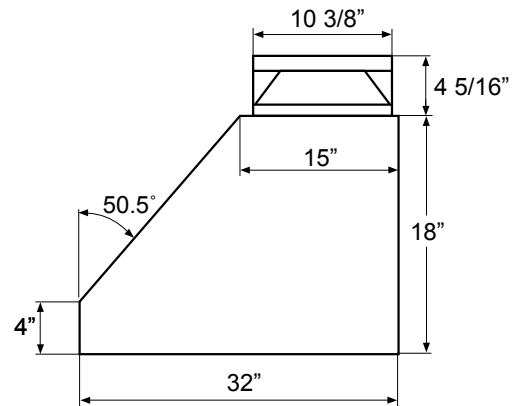

48" model shown with optional 12" duct cover

TOP

48" model shown with optional telescopic duct cover

SIDE

BACK

<b>MODEL</b>				
<b>Stainless Steel</b>	AK7836CS	AK7842CS	AK7848CS	AK7854CS
<b>Size</b>	36" (35-7/8")	42" (41-7/8")	48" (47-7/8")	54" (53-7/8")
<b>BLOWER PERFORMANCE</b>				
<b>Blower CFM (Min. - Max.)</b>	450 - 1,200	450 - 1,200	450 - 1,200	450 - 1,200
<b>Sones (Min. - Max.)</b>	3.5 - 9	3.5 - 9	3.5 - 9	3.5 - 9
<b>FEATURES</b>				
<b>Controls</b>	Metallic Knob	Metallic Knob	Metallic Knob	Metallic Knob
<b>Speed Levels</b>	3	3	3	3
<b>Lighting</b>	LumiLight LED, 6W x2	LumiLight LED, 6W x2	LumiLight LED, 6W x4	LumiLight LED, 6W x4
<b>Dual-Level Lighting</b>	Yes	Yes	Yes	Yes
<b>Filters</b>	Pro Baffle x3	Pro Baffle x3	Pro Baffle x4	Pro Baffle x4
<b>Recirculating Option</b>	No	No	No	No
<b>High Quality Stainless Steel</b>	304S	304S	304S	304S
<b>DUCT SPECIFICATIONS</b>				
<b>Vertical Internal Blower</b>	10" Round	10" Round	10" Round	10" Round
<b>Horizontal Internal Blower</b>	10" Round	10" Round	10" Round	10" Round
<b>AC POWER</b>	120V, 60Hz at Max. 9A	120V, 60Hz at Max. 9A	120V, 60Hz at Max. 9A	120V, 60Hz at Max. 9A
<b>OPTIONAL ACCESSORIES</b>				
<b>12" Duct Cover</b>	AK0736BS	AK0742BS	AK0748BS	AK0754BS
<b>Duct Cover (10' - 12' ceilings)</b>	Z1C-0178	Z1C-0178	Z1C-0178	Z1C-0178
<b>MOUNTING HEIGHT RANGE*</b>	30" - 36"	30" - 36"	30" - 36"	30" - 36"
<b>WARRANTY</b>	3 years parts, 1 year labor	3 years parts, 1 year labor	3 years parts, 1 year labor	3 years parts, 1 year labor

\*Mounting height refers to distance between top of a 36" tall cooking surface and bottom of hood.