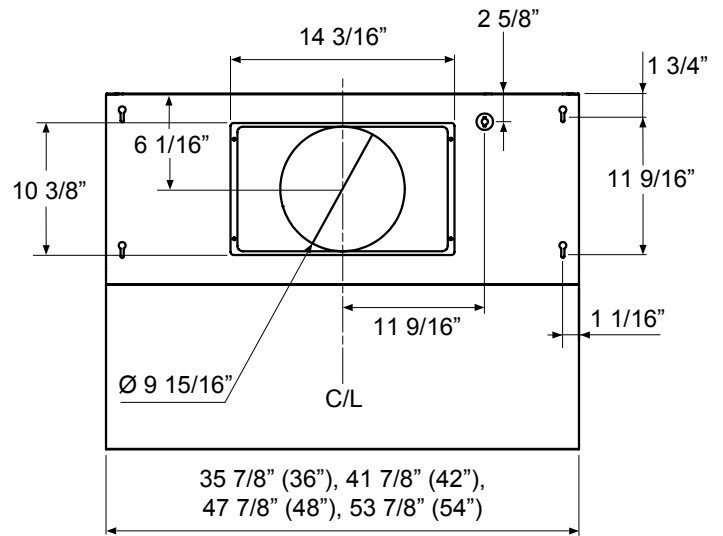

48" model shown with optional 12" duct cover

TOP

48" model shown with optional telescopic duct cover

SIDE

BACK

<b>MODEL</b>				
<b>Stainless Steel</b>	AK7836CS	AK7842CS	AK7848CS	AK7854CS
<b>Size</b>	36" (35-7/8")	42" (41-7/8")	48" (47-7/8")	54" (53-7/8")
<b>BLOWER PERFORMANCE</b>				
<b>Blower CFM (Min. - Max.)</b>	450 - 1,200	450 - 1,200	450 - 1,200	450 - 1,200
<b>Sones (Min. - Max.)</b>	3.5 - 9	3.5 - 9	3.5 - 9	3.5 - 9
<b>FEATURES</b>				
<b>Controls</b>	Metallic Knob	Metallic Knob	Metallic Knob	Metallic Knob
<b>Speed Levels</b>	3	3	3	3
<b>Lighting</b>	LumiLight LED, 6W x2	LumiLight LED, 6W x2	LumiLight LED, 6W x4	LumiLight LED, 6W x4
<b>Dual-Level Lighting</b>	Yes	Yes	Yes	Yes
<b>Filters</b>	Pro Baffle x3	Pro Baffle x3	Pro Baffle x4	Pro Baffle x4
<b>Recirculating Option</b>	No	No	No	No
<b>High Quality Stainless Steel</b>	304S	304S	304S	304S
<b>DUCT SPECIFICATIONS</b>				
<b>Vertical Internal Blower</b>	10" Round	10" Round	10" Round	10" Round
<b>Horizontal Internal Blower</b>	10" Round	10" Round	10" Round	10" Round
<b>AC POWER</b>	120V, 60Hz at Max. 9A	120V, 60Hz at Max. 9A	120V, 60Hz at Max. 9A	120V, 60Hz at Max. 9A
<b>OPTIONAL ACCESSORIES</b>				
<b>12" Duct Cover</b>	AK0736BS	AK0742BS	AK0748BS	AK0754BS
<b>Duct Cover (10' - 12' ceilings)</b>	Z1C-0178	Z1C-0178	Z1C-0178	Z1C-0178
<b>MOUNTING HEIGHT RANGE*</b>	30" - 36"	30" - 36"	30" - 36"	30" - 36"
<b>WARRANTY</b>	3 years parts, 1 year labor	3 years parts, 1 year labor	3 years parts, 1 year labor	3 years parts, 1 year labor

\*Mounting height refers to distance between top of a 36" tall cooking surface and bottom of hood.