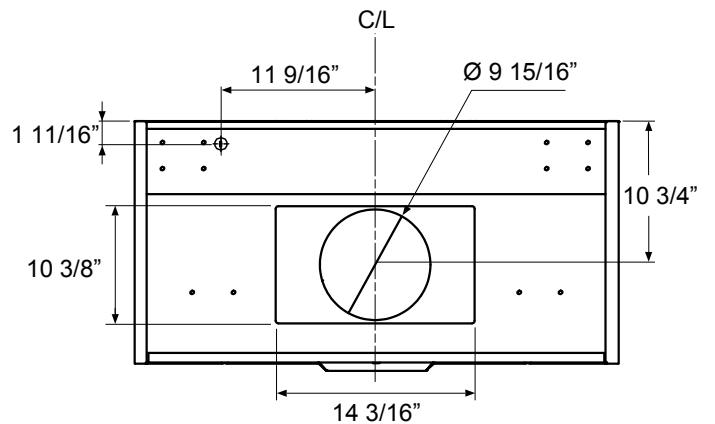

48" model shown with optional 12" duct cover

TOP

48" model shown with optional telescopic duct cover

SIDE

BACK

<b>MODEL</b>				
<b>Stainless Steel</b>	AK7836CS	AK7842CS	AK7848CS	AK7854CS
<b>Size</b>	36" (35-7/8")	42" (41-7/8")	48" (47-7/8")	54" (53-7/8")
<b>BLOWER PERFORMANCE</b>				
<b>Blower CFM (Min. - Max.)</b>	450 - 1,200	450 - 1,200	450 - 1,200	450 - 1,200
<b>Sones (Min. - Max.)</b>	3.5 - 9	3.5 - 9	3.5 - 9	3.5 - 9
<b>FEATURES</b>				
<b>Controls</b>	Metallic Knob	Metallic Knob	Metallic Knob	Metallic Knob
<b>Speed Levels</b>	3	3	3	3
<b>Lighting</b>	LumiLight LED, 6W x2	LumiLight LED, 6W x2	LumiLight LED, 6W x4	LumiLight LED, 6W x4
<b>Dual-Level Lighting</b>	Yes	Yes	Yes	Yes
<b>Filters</b>	Pro Baffle x3	Pro Baffle x3	Pro Baffle x4	Pro Baffle x4
<b>Recirculating Option</b>	No	No	No	No
<b>High Quality Stainless Steel</b>	304S	304S	304S	304S
<b>DUCT SPECIFICATIONS</b>				
<b>Vertical Internal Blower</b>	10" Round	10" Round	10" Round	10" Round
<b>Horizontal Internal Blower</b>	10" Round	10" Round	10" Round	10" Round
<b>AC POWER</b>	120V, 60Hz at Max. 9A	120V, 60Hz at Max. 9A	120V, 60Hz at Max. 9A	120V, 60Hz at Max. 9A
<b>OPTIONAL ACCESSORIES</b>				
<b>12" Duct Cover</b>	AK0736BS	AK0742BS	AK0748BS	AK0754BS
<b>Duct Cover (10' - 12' ceilings)</b>	Z1C-0178	Z1C-0178	Z1C-0178	Z1C-0178
<b>MOUNTING HEIGHT RANGE*</b>	30" - 36"	30" - 36"	30" - 36"	30" - 36"
<b>WARRANTY</b>	3 years parts, 1 year labor	3 years parts, 1 year labor	3 years parts, 1 year labor	3 years parts, 1 year labor

\*Mounting height refers to distance between top of a 36" tall cooking surface and bottom of hood.