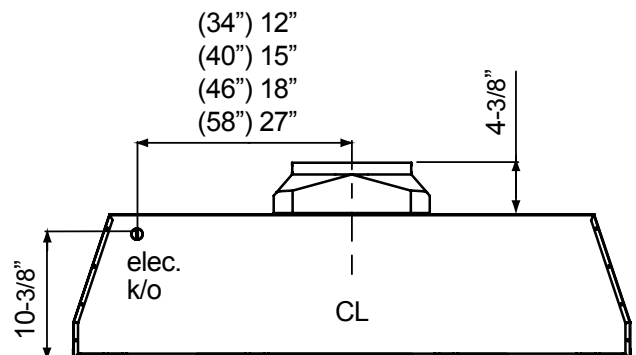

PRO

SPRUCE

OUTDOOR INSERT

ZEPHYR

ZEPHYRONLINE.COM

48" model

FRONT

TOP

BACK

MODEL				
Stainless Steel	AK9834BS	AK9840BS	AK9846BS	AK9858BS
Size	36" (34-3/8" x 22-1/2")	42" (40-3/8" x 22-1/2")	48" (46-3/8" x 22-1/2")	60" (58-7/8" x 22-1/2")
BLOWER PERFORMANCE				
Blower CFM (Min. - Max.)	450 - 1,200	450 - 1,200	450 - 1,200	450 - 1,200
Sones (Min. - Max.)	3.5 - 9	3.5 - 9	3.5 - 9	3.5 - 9
FEATURES				
Controls	Metallic Knob	Metallic Knob	Metallic Knob	Metallic Knob
Speed Levels	3	3	3	3
Directional Lighting	LumiLight LED, 6W x4	LumiLight LED, 6W x4	LumiLight LED, 6W x4	LumiLight LED, 6W x4
Dual-Level Lighting	Yes	Yes	Yes	Yes
Filters	Pro Baffle x2	Pro Baffle x2	Pro Baffle x3	Pro Baffle x3
Recirculating Option	No	No	No	No
High Quality Stainless Steel	304S	304S	304S	304S
Removable Grease Tray	Yes	Yes	Yes	Yes
DUCT SPECIFICATIONS				
Vertical Internal Blower	10" Round	10" Round	10" Round	10" Round
Horizontal Internal Blower	NA	NA	NA	NA
AC POWER	120V, 60Hz at Max. 6.5A	120V, 60Hz at Max. 6.5A	120V, 60Hz at Max. 6.5A	120V, 60Hz at Max. 6.5A
MOUNTING HEIGHT RANGE*				
	30" - 36"	30" - 36"	30" - 36"	30" - 36"
WARRANTY				
	3 years parts, 1 year labor	3 years parts, 1 year labor	3 years parts, 1 year labor	3 years parts, 1 year labor

*Mounting height refers to distance between top of a 36" tall cooking surface and bottom of hood.