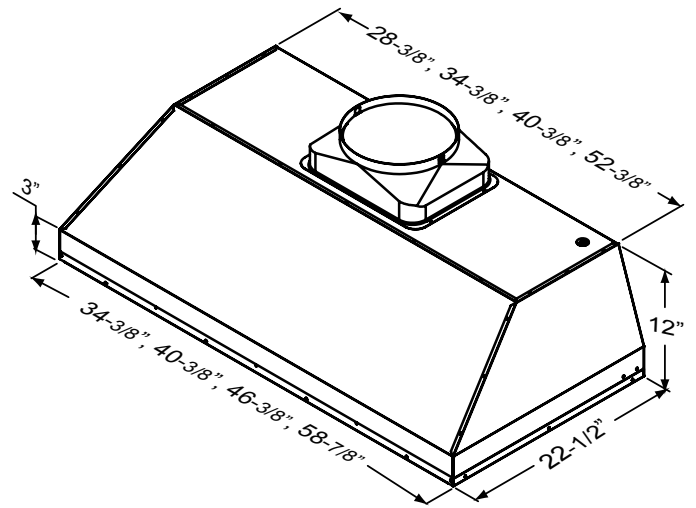

PRO

SPRUCE

OUTDOOR INSERT

ZEPHYR

ZEPHYRONLINE.COM

48" model

FRONT

TOP

BACK

MODEL				
Stainless Steel	AK9834BS	AK9840BS	AK9846BS	AK9858BS
Size	36" (34-3/8" x 22-1/2")	42" (40-3/8" x 22-1/2")	48" (46-3/8" x 22-1/2")	60" (58-7/8" x 22-1/2")
BLOWER PERFORMANCE				
Blower CFM (Min. - Max.)	450 - 1,200	450 - 1,200	450 - 1,200	450 - 1,200
Sones (Min. - Max.)	3.5 - 9	3.5 - 9	3.5 - 9	3.5 - 9
FEATURES				
Controls	Metallic Knob	Metallic Knob	Metallic Knob	Metallic Knob
Speed Levels	3	3	3	3
Directional Lighting	LumiLight LED, 6W x4	LumiLight LED, 6W x4	LumiLight LED, 6W x4	LumiLight LED, 6W x4
Dual-Level Lighting	Yes	Yes	Yes	Yes
Filters	Pro Baffle x2	Pro Baffle x2	Pro Baffle x3	Pro Baffle x3
Recirculating Option	No	No	No	No
High Quality Stainless Steel	304S	304S	304S	304S
Removable Grease Tray	Yes	Yes	Yes	Yes
DUCT SPECIFICATIONS				
Vertical Internal Blower	10" Round	10" Round	10" Round	10" Round
Horizontal Internal Blower	NA	NA	NA	NA
AC POWER	120V, 60Hz at Max. 6.5A	120V, 60Hz at Max. 6.5A	120V, 60Hz at Max. 6.5A	120V, 60Hz at Max. 6.5A
MOUNTING HEIGHT RANGE*				
	30" - 36"	30" - 36"	30" - 36"	30" - 36"
WARRANTY				
	3 years parts, 1 year labor	3 years parts, 1 year labor	3 years parts, 1 year labor	3 years parts, 1 year labor

*Mounting height refers to distance between top of a 36" tall cooking surface and bottom of hood.