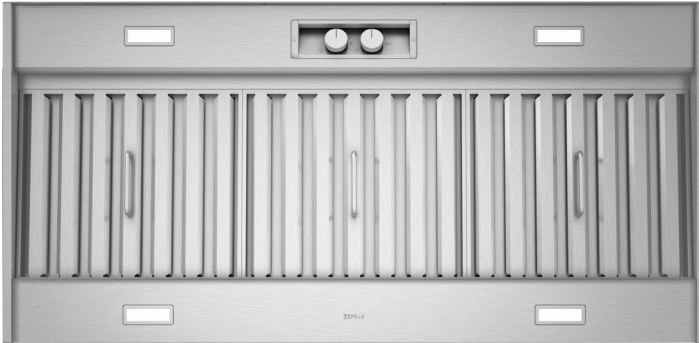

PRO

SPRUCE

OUTDOOR INSERT

ZEPHYR

ZEPHYRONLINE.COM

48" model

FRONT

TOP

BACK

MODEL				
Stainless Steel	AK9834BS	AK9840BS	AK9846BS	AK9858BS
Size	36" (34-3/8" x 22-1/2")	42" (40-3/8" x 22-1/2")	48" (46-3/8" x 22-1/2")	60" (58-7/8" x 22-1/2")
BLOWER PERFORMANCE				
Blower CFM (Min. - Max.)	450 - 1,200	450 - 1,200	450 - 1,200	450 - 1,200
Sones (Min. - Max.)	3.5 - 9	3.5 - 9	3.5 - 9	3.5 - 9
FEATURES				
Controls	Metallic Knob	Metallic Knob	Metallic Knob	Metallic Knob
Speed Levels	3	3	3	3
Directional Lighting	LumiLight LED, 6W x4	LumiLight LED, 6W x4	LumiLight LED, 6W x4	LumiLight LED, 6W x4
Dual-Level Lighting	Yes	Yes	Yes	Yes
Filters	Pro Baffle x2	Pro Baffle x2	Pro Baffle x3	Pro Baffle x3
Recirculating Option	No	No	No	No
High Quality Stainless Steel	304S	304S	304S	304S
Removable Grease Tray	Yes	Yes	Yes	Yes
DUCT SPECIFICATIONS				
Vertical Internal Blower	10" Round	10" Round	10" Round	10" Round
Horizontal Internal Blower	NA	NA	NA	NA
AC POWER	120V, 60Hz at Max. 6.5A	120V, 60Hz at Max. 6.5A	120V, 60Hz at Max. 6.5A	120V, 60Hz at Max. 6.5A
MOUNTING HEIGHT RANGE*				
	30" - 36"	30" - 36"	30" - 36"	30" - 36"
WARRANTY				
	3 years parts, 1 year labor	3 years parts, 1 year labor	3 years parts, 1 year labor	3 years parts, 1 year labor