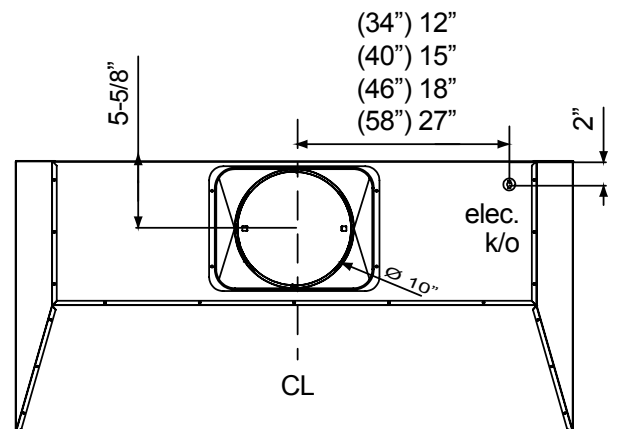

PRO

SPRUCE

OUTDOOR INSERT

ZEPHYR

ZEPHYRONLINE.COM

48" model

FRONT

TOP

BACK

MODEL				
Stainless Steel	AK9834BS	AK9840BS	AK9846BS	AK9858BS
Size	36" (34-3/8" x 22-1/2")	42" (40-3/8" x 22-1/2")	48" (46-3/8" x 22-1/2")	60" (58-7/8" x 22-1/2")
BLOWER PERFORMANCE				
Blower CFM (Min. - Max.)	450 - 1,200	450 - 1,200	450 - 1,200	450 - 1,200
Sones (Min. - Max.)	3.5 - 9	3.5 - 9	3.5 - 9	3.5 - 9
FEATURES				
Controls	Metallic Knob	Metallic Knob	Metallic Knob	Metallic Knob
Speed Levels	3	3	3	3
Directional Lighting	LumiLight LED, 6W x4	LumiLight LED, 6W x4	LumiLight LED, 6W x4	LumiLight LED, 6W x4
Dual-Level Lighting	Yes	Yes	Yes	Yes
Filters	Pro Baffle x2	Pro Baffle x2	Pro Baffle x3	Pro Baffle x3
Recirculating Option	No	No	No	No
High Quality Stainless Steel	304S	304S	304S	304S
Removable Grease Tray	Yes	Yes	Yes	Yes
DUCT SPECIFICATIONS				
Vertical Internal Blower	10" Round	10" Round	10" Round	10" Round
Horizontal Internal Blower	NA	NA	NA	NA
AC POWER	120V, 60Hz at Max. 6.5A	120V, 60Hz at Max. 6.5A	120V, 60Hz at Max. 6.5A	120V, 60Hz at Max. 6.5A
MOUNTING HEIGHT RANGE*				
	30" - 36"	30" - 36"	30" - 36"	30" - 36"
WARRANTY				
	3 years parts, 1 year labor	3 years parts, 1 year labor	3 years parts, 1 year labor	3 years parts, 1 year labor

*Mounting height refers to distance between top of a 36" tall cooking surface and bottom of hood.