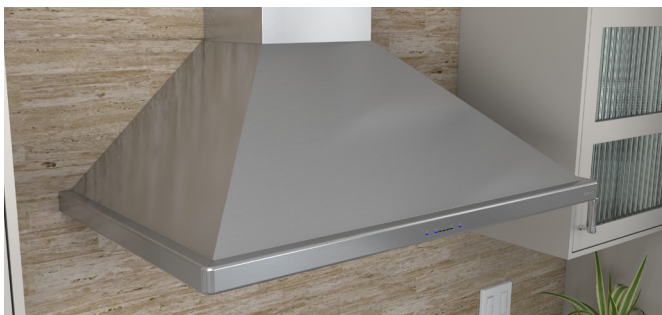

SIENA ES wall

The Siena ES, certified **ENERGY STAR**[®] hood is packed with power. With a 400-CFM blower and ACT[™] technology this hood has a versatile range of features perfect for any kitchen. With energy-efficient, warm white fluorescent lights, an extension duct cover option and Zephyr's new ICON Touch[™] controls, clearing the air is as simple as the touch of a button.

SIZE	
ZSI-E30AS-ES	30"
ZSI-E36AS-ES	36"
PERFORMANCE	
INTERNAL, MIN.-MAX. BLOWER CFM	230 - 400
INTERNAL, MIN.-MAX. SONES	2 - 6
COLOR	
STAINLESS STEEL	SS
FEATURES	
ENERGY STAR CERTIFIED	Yes
ACT™	Yes
CONTROLS	ICON Touch™
SPEED LEVELS	3*
5 MINUTE AUTO DELAY-OFF	Yes
LIGHTING	Fluorescent, 13W x 2
DUAL LEVEL LIGHTING	No
FILTERS	Baffle x 2
RECIRCULATING OPTION	No
EXTENSION DUCT COVER OPTION	Yes, Up to 12' Ceiling
DUCT SPECIFICATIONS	
VERTICAL - INTERNAL	8" Round
HORIZONTAL - INTERNAL	NA
AC POWER	120V, 60Hz at Max. 1.2A
OPTIONAL ACCESSORIES	
EXTENSION DUCT COVER	Z1C-00SI
MOUNTING HEIGHT**	26" - 34"
WARRANTY	3 Years Parts, 1 Year Labor