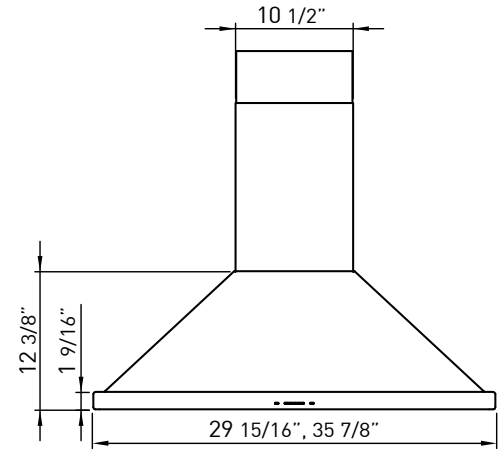

SIZE	
ZSI-E30AS-ES	30"
ZSI-E36AS-ES	36"
PERFORMANCE	
INTERNAL, MIN.-MAX. BLOWER CFM	230 - 400
INTERNAL, MIN.-MAX. SONES	2 - 6
COLOR	
STAINLESS STEEL	SS
FEATURES	
ENERGY STAR CERTIFIED	Yes
ACT™	Yes
CONTROLS	ICON Touch™
SPEED LEVELS	3*
5 MINUTE AUTO DELAY-OFF	Yes
LIGHTING	Fluorescent, 13W x 2
DUAL LEVEL LIGHTING	No
FILTERS	Baffle x 2
RECIRCULATING OPTION	No
EXTENSION DUCT COVER OPTION	Yes, Up to 12' Ceiling
DUCT SPECIFICATIONS	
VERTICAL - INTERNAL	8" Round
HORIZONTAL - INTERNAL	NA
AC POWER	120V, 60Hz at Max. 1.2A
OPTIONAL ACCESSORIES	
EXTENSION DUCT COVER	Z1C-00SI
MOUNTING HEIGHT**	26" - 34"
WARRANTY	3 Years Parts, 1 Year Labor

Specifications subject to change, check zephyronline.com for up-to-date information.

FRONT

SIDE

C/L

TOP

CEILING HEIGHT		8'	8.5'	9'	9.5'	10'	10.5'	11'	12'
STANDARD DUCT COVER	Ducted Mounting Height**	26"-32.5"	26"-34"	30"-34"	NA	NA	NA	NA	NA
EXTENSION DUCT COVER	Ducted Mounting Height**	NA	NA	NA	26"-31.5"	26"-34"	26"-34"	26"-34"	28"-34"