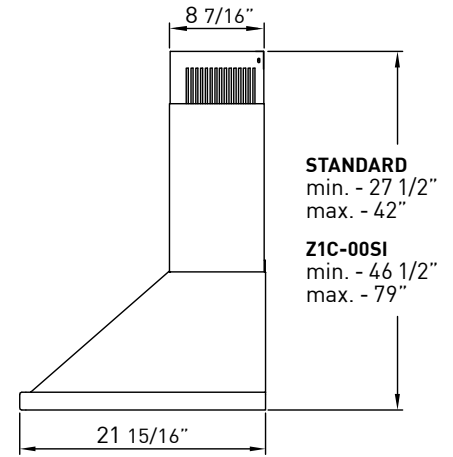

	INTERNAL BLOWER STANDARD	ACT [™] INTERNAL BLOWER with AIRFLOW CONTROL TECHNOLOGY [™]
Min.-Max. CFM	230 - 400	230 - 290
Min.-Max. Sones	1 - 6	2 - 3

ACT[™] is an exclusive feature built into specific Zephyr hoods which can limit the maximum blower CFM to meet local code requirements.

SIZE	
ZSI-E30AS-ES	30"
ZSI-E36AS-ES	36"
PERFORMANCE	
INTERNAL, MIN.-MAX. BLOWER CFM	230 - 400
INTERNAL, MIN.-MAX. SONES	2 - 6
COLOR	
STAINLESS STEEL	SS
FEATURES	
ENERGY STAR CERTIFIED	Yes
ACT™	Yes
CONTROLS	ICON Touch™
SPEED LEVELS	3*
5 MINUTE AUTO DELAY-OFF	Yes
LIGHTING	Fluorescent, 13W x 2
DUAL LEVEL LIGHTING	No
FILTERS	Baffle x 2
RECIRCULATING OPTION	No
EXTENSION DUCT COVER OPTION	Yes, Up to 12' Ceiling
DUCT SPECIFICATIONS	
VERTICAL - INTERNAL	8" Round
HORIZONTAL - INTERNAL	NA
AC POWER	120V, 60Hz at Max. 1.2A
OPTIONAL ACCESSORIES	
EXTENSION DUCT COVER	Z1C-00SI
MOUNTING HEIGHT**	26" - 34"
WARRANTY	3 Years Parts, 1 Year Labor

Specifications subject to change, check zephyronline.com for up-to-date information.

FRONT

SIDE

C/L

TOP

CEILING HEIGHT		8'	8.5'	9'	9.5'	10'	10.5'	11'	12'
STANDARD DUCT COVER	Ducted Mounting Height**	26"-32.5"	26"-34"	30"-34"	NA	NA	NA	NA	NA
EXTENSION DUCT COVER	Ducted Mounting Height**	NA	NA	NA	26"-31.5"	26"-34"	26"-34"	26"-34"	28"-34"