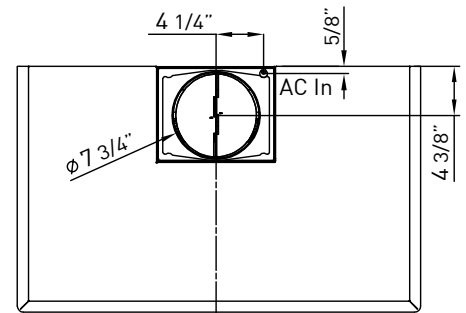

SIZE	
ZSI-E30AS-ES	30"
ZSI-E36AS-ES	36"
PERFORMANCE	
INTERNAL, MIN.-MAX. BLOWER CFM	230 - 400
INTERNAL, MIN.-MAX. SONES	2 - 6
COLOR	
STAINLESS STEEL	SS
FEATURES	
ENERGY STAR CERTIFIED	Yes
ACT™	Yes
CONTROLS	ICON Touch™
SPEED LEVELS	3*
5 MINUTE AUTO DELAY-OFF	Yes
LIGHTING	Fluorescent, 13W x 2
DUAL LEVEL LIGHTING	No
FILTERS	Baffle x 2
RECIRCULATING OPTION	No
EXTENSION DUCT COVER OPTION	Yes, Up to 12' Ceiling
DUCT SPECIFICATIONS	
VERTICAL - INTERNAL	8" Round
HORIZONTAL - INTERNAL	NA
AC POWER	120V, 60Hz at Max. 1.2A
OPTIONAL ACCESSORIES	
EXTENSION DUCT COVER	Z1C-00SI
MOUNTING HEIGHT**	26" - 34"
WARRANTY	3 Years Parts, 1 Year Labor

Specifications subject to change, check zephyronline.com for up-to-date information.

FRONT

SIDE

C/L

TOP

CEILING HEIGHT		8'	8.5'	9'	9.5'	10'	10.5'	11'	12'
STANDARD DUCT COVER	Ducted Mounting Height**	26"-32.5"	26"-34"	30"-34"	NA	NA	NA	NA	NA
EXTENSION DUCT COVER	Ducted Mounting Height**	NA	NA	NA	26"-31.5"	26"-34"	26"-34"	26"-34"	28"-34"