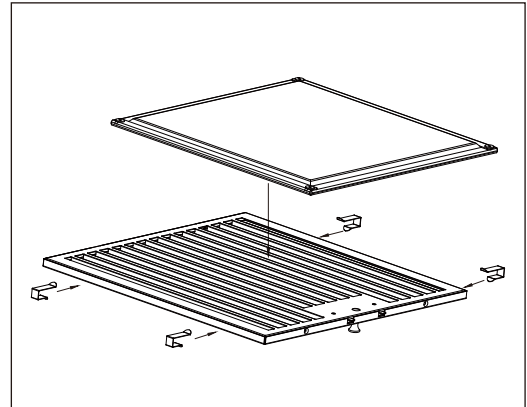

ZRC-02VE

For use with: ZVE-E30CS / ZVE-E36CS / ZVE-E42CS

Secure charcoal filter by 4 C clips from recirculation kit, 2 C clips for each elongated side of charcoal filter and reinstall mesh filter.

INCLUDED MATERIAL