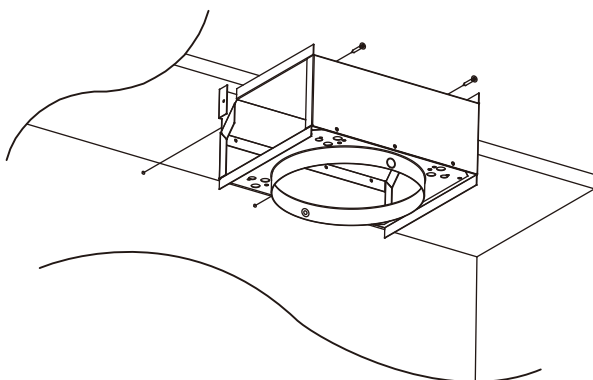

ZRC-02VE

For use with: ZVE-E30CS / ZVE-E36CS / ZVE-E42CS

Secure charcoal filter by 4 C clips from recirculation kit, 2 C clips for each elongated side of charcoal filter and reinstall mesh filter.

INCLUDED MATERIAL

1

2