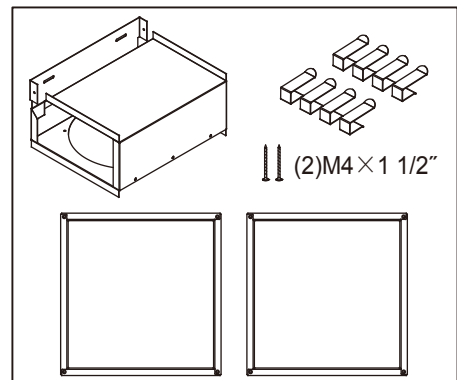

ZRC-02VE

For use with: ZVE-E30CS / ZVE-E36CS / ZVE-E42CS

Secure charcoal filter by 4 C clips from recirculation kit, 2 C clips for each elongated side of charcoal filter and reinstall mesh filter.

INCLUDED MATERIAL