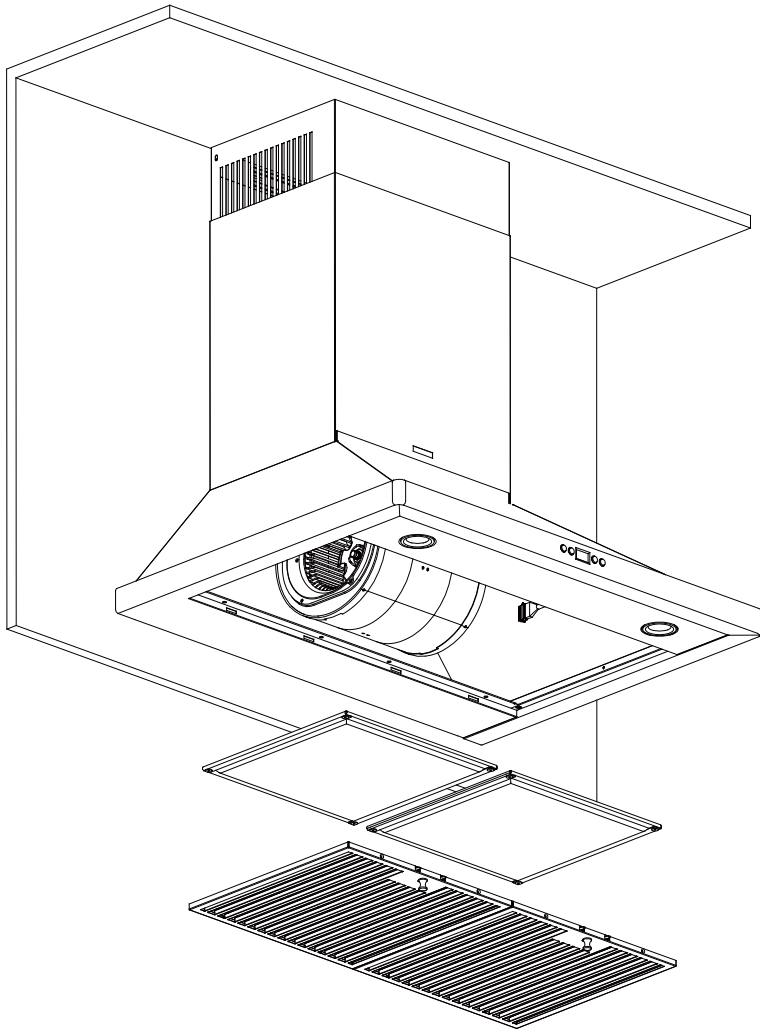

ZRC-02VE

For use with: ZVE-E30CS / ZVE-E36CS / ZVE-E42CS

Secure charcoal filter by 4 C clips from recirculation kit, 2 C clips for each elongated side of charcoal filter and reinstall mesh filter.

INCLUDED MATERIAL