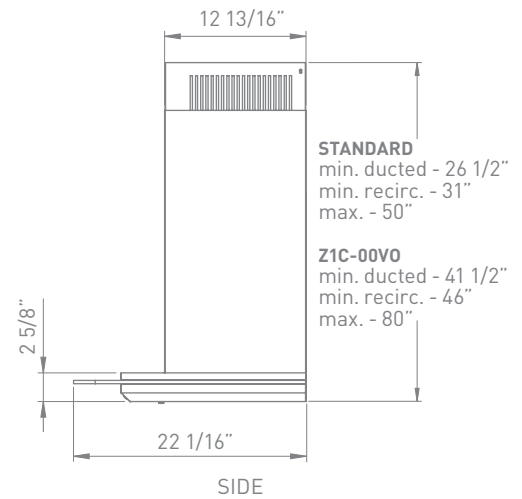

VERONA wall

Verona is topped with a straight glass canopy that also serves as an ambiance setting LED display. Select the Cloud White, Deep Blue and Amber color options to best match your kitchen's décor, or choose the Demo mode that displays all three settings in 10-second intervals. A Next Generation Europa model, Verona includes Zephyr's DCBL Suppression System™ with Bloom™ LED light bulbs and LCD display controls.

MODEL	SIZE	INTERNAL BLOWER		IN-LINE/EXTERNAL	
		Min.-Max. CFM	Min.-Max. Sones	Min.-Max. CFM	Min.-Max. Sones
ZVO-E30AG	30"	250 - 715	0.8 - 5.8	NA	NA
ZVO-M90AG	36"	250 - 715	0.8 - 5.8	NA	NA

VERONA WALL | NEXT GENERATION EUROPA

SIZE	
ZVO-E30AG	30"
ZVO-M90AG	36"
PERFORMANCE	
INTERNAL, MIN.-MAX. BLOWER CFM	250 - 715
INTERNAL, MIN.-MAX. SONES	0.8 - 5.8
COLOR	
STAINLESS STEEL	SS w/Glass
FEATURES	
CONTROLS	Electronic LCD
SPEED LEVELS	5 + Burst
AUTO DELAY-OFF	Yes
LIGHTING	Bloom LED 3W x 3
DUAL LEVEL LIGHTING	Yes
FILTERS	Aluminum Mesh
RECIRCULATING OPTION	Yes
EXTENSION DUCT COVER OPTION	Yes, Up to 12' Ceiling
DUCT SPECIFICATIONS	
VERTICAL - INTERNAL	8"
HORIZONTAL - INTERNAL	NA
AC INPUT	
	120V - 60Hz
AC POWER	
	Max. 220W at 3.5A
OPTIONAL ACCESSORIES	
RECIRCULATING KIT	ZRC-00VO
EXTENSION DUCT COVER	Z1C-00VO
MOUNTING HEIGHT*	
	26" - 34"