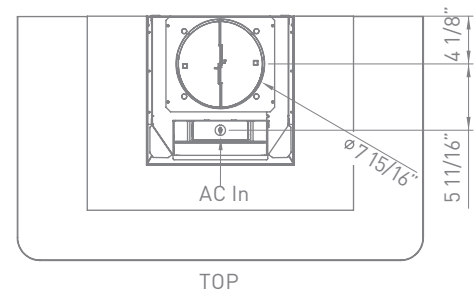

VERONA wall

Verona is topped with a straight glass canopy that also serves as an ambiance setting LED display. Select the Cloud White, Deep Blue and Amber color options to best match your kitchen's décor, or choose the Demo mode that displays all three settings in 10-second intervals. A Next Generation Europa model, Verona includes Zephyr's DCBL Suppression System™ with Bloom™ LED light bulbs and LCD display controls.

MODEL	SIZE	INTERNAL BLOWER		IN-LINE/EXTERNAL	
		Min.-Max. CFM	Min.-Max. Sones	Min.-Max. CFM	Min.-Max. Sones
ZVO-E30AG	30"	250 - 715	0.8 - 5.8	NA	NA
ZVO-M90AG	36"	250 - 715	0.8 - 5.8	NA	NA

VERONA WALL | NEXT GENERATION EUROPA

SIZE	
ZVO-E30AG	30"
ZVO-M90AG	36"
PERFORMANCE	
INTERNAL, MIN.-MAX. BLOWER CFM	250 - 715
INTERNAL, MIN.-MAX. SONES	0.8 - 5.8
COLOR	
STAINLESS STEEL	SS w/Glass
FEATURES	
CONTROLS	Electronic LCD
SPEED LEVELS	5 + Burst
AUTO DELAY-OFF	Yes
LIGHTING	Bloom LED 3W x 3
DUAL LEVEL LIGHTING	Yes
FILTERS	Aluminum Mesh
RECIRCULATING OPTION	Yes
EXTENSION DUCT COVER OPTION	Yes, Up to 12' Ceiling
DUCT SPECIFICATIONS	
VERTICAL - INTERNAL	8"
HORIZONTAL - INTERNAL	NA
AC INPUT	
	120V - 60Hz
AC POWER	
	Max. 220W at 3.5A
OPTIONAL ACCESSORIES	
RECIRCULATING KIT	ZRC-00VO
EXTENSION DUCT COVER	Z1C-00VO
MOUNTING HEIGHT*	
	26" - 34"