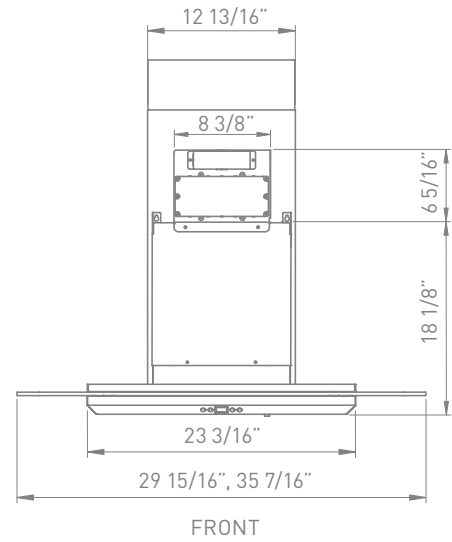

MODEL	SIZE	INTERNAL BLOWER		IN-LINE/EXTERNAL	
		Min.-Max. CFM	Min.-Max. Sones	Min.-Max. CFM	Min.-Max. Sones
ZVO-E30AG	30"	250 - 715	0.8 - 5.8	NA	NA
ZVO-M90AG	36"	250 - 715	0.8 - 5.8	NA	NA

VERONA WALL | NEXT GENERATION EUROPA

SIZE	
ZVO-E30AG	30"
ZVO-M90AG	36"
PERFORMANCE	
INTERNAL, MIN.-MAX. BLOWER CFM	250 - 715
INTERNAL, MIN.-MAX. SONES	0.8 - 5.8
COLOR	
STAINLESS STEEL	SS w/Glass
FEATURES	
CONTROLS	Electronic LCD
SPEED LEVELS	5 + Burst
AUTO DELAY-OFF	Yes
LIGHTING	Bloom LED 3W x 3
DUAL LEVEL LIGHTING	Yes
FILTERS	Aluminum Mesh
RECIRCULATING OPTION	Yes
EXTENSION DUCT COVER OPTION	Yes, Up to 12' Ceiling
DUCT SPECIFICATIONS	
VERTICAL - INTERNAL	8"
HORIZONTAL - INTERNAL	NA
AC INPUT	
	120V - 60Hz
AC POWER	
	Max. 220W at 3.5A
OPTIONAL ACCESSORIES	
RECIRCULATING KIT	ZRC-00VO
EXTENSION DUCT COVER	Z1C-00VO
MOUNTING HEIGHT*	
	26" - 34"

		CEILING HEIGHT							
		8'	8.5'	9'	9.5'	10'	10.5'	11'	12'
STANDARD DUCT COVER	Ducted Mounting Height*	26"-33.5"	26"-34"	26"-34"	28"-34"	34"-34"	NA	NA	NA
	Recirc. Mounting Height*	26"-29"	26"-34"	26"-34"	28"-34"	34"-34"	NA	NA	NA
EXTENSION DUCT COVER	Ducted Mounting Height*	NA	NA	26"-30.5"	26"-34"	26"-34"	26"-34"	26"-34"	28"-34"
	Recirc. Mounting Height*	NA	NA	26"-26"	26"-32"	26"-34"	26"-34"	26"-34"	28"-34"

*Mounting height refers to distance between top of a 36" tall cooking surface and bottom of hood.