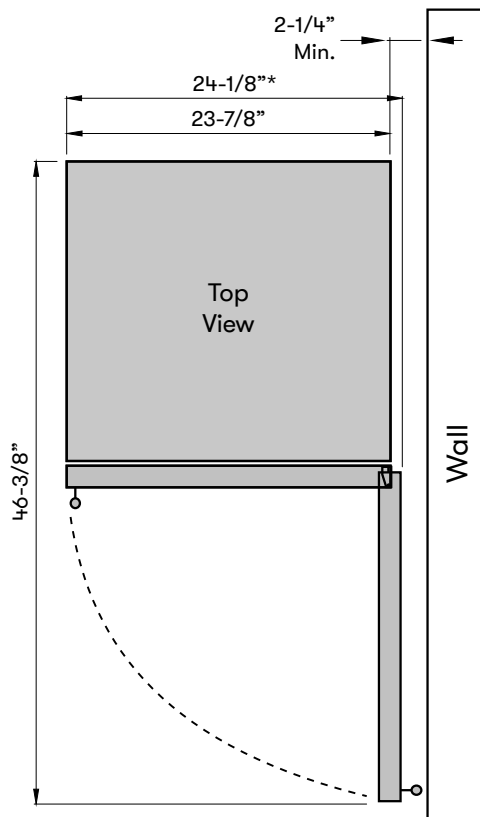

MODEL

Single Zone Beverage Cooler PRB24C01AG

Size 24"
Dimensions 23.9"W x 34.5"H x 23.7"D
Weight 114lbs.
Installation Type Built-in / Freestanding
Refrigerant Type R600a

FEATURES

Capacity 8 bottles (750 ml), 110 12oz cans
Volume 5.3 cu/ft
Temperature Range 34° - 50° F
Door Finish 304-grade Stainless + Glass
Cabinet Finish Black
Interior Finish Black
Field-Reversible Door Yes
Door Glass Dual-pane, Low-e Argon-filled*
Shelving - Wood 1 full-extension, black wood rack w/ stainless trim
Shelving - Beverage 2 adjustable, transparent-gray glass shelves w/ airflow openings
Controls Electronic Capacitive Touch
Lighting 3-Color LED
Cloud White, Deep Blue, Amber
Door Open Alarm Yes, after 3 minutes
Air Filtration Yes, w/ carbon filter
PreciseTemp™ Yes
Active Cooling Technology Yes
Vibration Dampening System Yes

AC POWER 115V, 60Hz at Max. 1.5A

OPTIONAL ACCESSORIES

Pro Handle Kit PRHAN-C001
Glass Shelf 50150001

WARRANTY 2 years parts, 5 years compressor
1 year labor

*For flush-mount cabinet installations