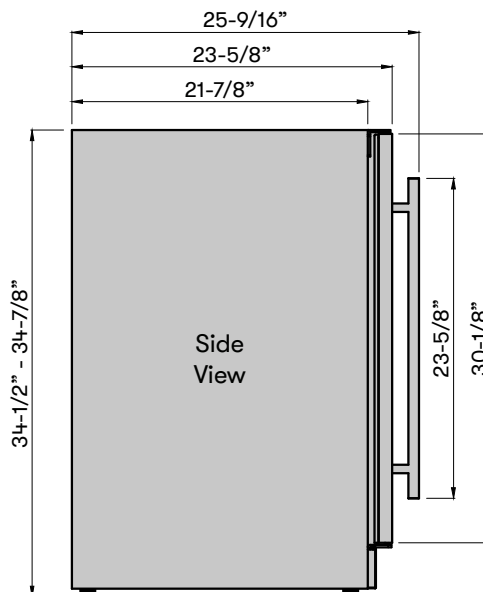

*Dual-pane, argon-filled glass improves insulation to minimize heat exchange and increases soundproofing characteristics. The Low-e coating helps minimize the amount of UV and infrared light that passes through the glass door.

Transforming the Kitchen through Design, Discovery, and Care

Specifications subject to change, check zephyronline.com for up-to-date information.
Zephyr | 2277 Harbor Bay Parkway, Alameda, CA 94502 | 888.880.8368

APR18.0201