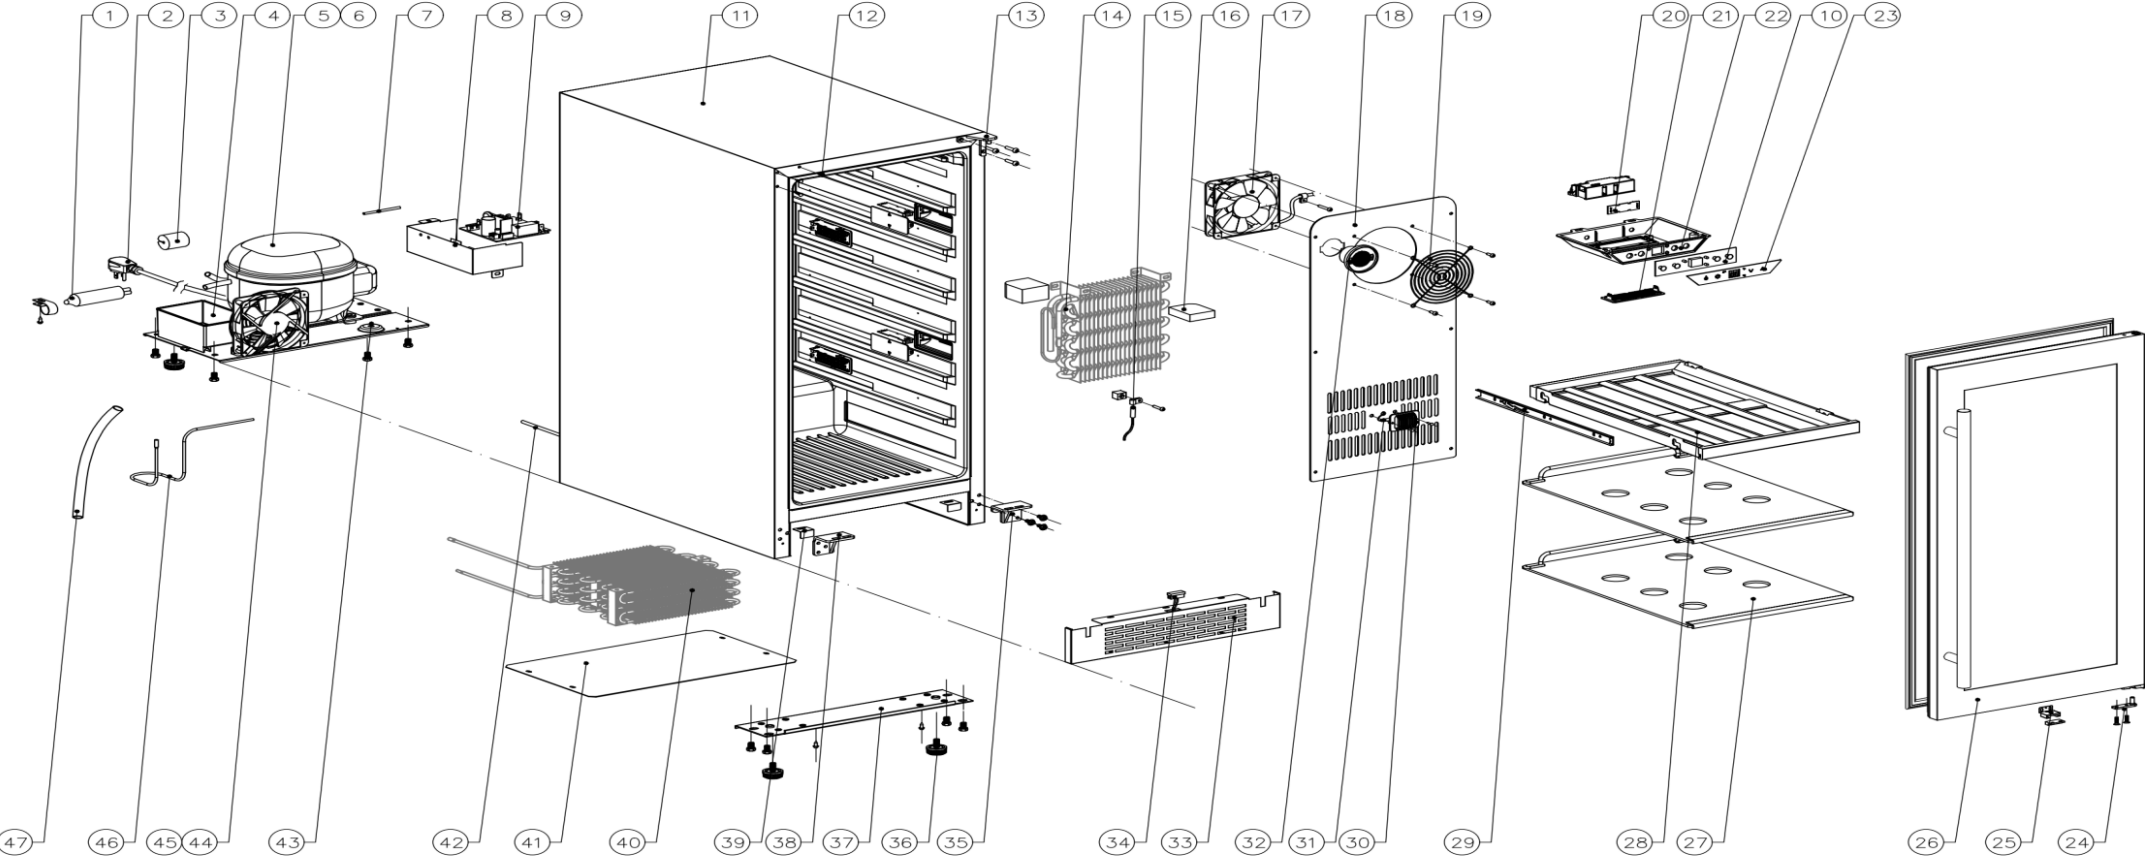

PRB15C01BG

Presrv™ Size Single Zone Beverage Cooler

ZEPHYR

PRB15C01BG

Ref #	Part #	Description	Qty.
1	56300003	Dryer Filter	1
2	11030118	Power Cord	1
3	56220035	Anti Vibration Gasket	1
4	56130043	Drip Tray	1
5	12160008	Compressor	1
6	11030119	Compressor Ground Wire	1
7	50330010	Sealing Tube	1
8	56200111	Main PCB Box	1
9	11010117	Main Power Control Board	1
10	11010110	Display Control Board	1
12	56210074	Decorative Hole Cover	3
13	54180044	Upper Right Hinge	1
14	54240005	Evaporator	1
15	11050007	Sensor	1
16	56180015	Evaporator Foam	1
17	12130032	Fan	1
18	54170023	Air Duct Board	1
19	54210017	Fan Cover	1
20	12010011	Tri Color LED Light	5
21	52150014	Light Cover	5
22	56200112	Display Board Box	1
23	52050021	Display Panel	1
24	54190062	Door Axis Plate	1
25	54220011	Door Magnet	1
26	50230017	Door	1
26	56220048	Door Gasket	1
26	50280003	Door Handle	1
27	50150039	Glass Shelf Assembly	2

28	50150038	Sliding Wooden Shelf Assembly	1
29	50320040	Wood Shelf Slider Set	1
30	54210014	Sensor Cover	1
31	11050008	Sensor	1
32	Z0F-C004	Carbon Filter	1
33	50260014	Kick Plate	1
34	11040029	Magnetic Switch	1
35	54180045	Lower Right Hinge	1
36	50350008	Leveling Leg	4
37	54140294	Cabinet Support Bracket	1
38	54180046	Lower Left Hinge	1
39	54140289	Cabinet Bracket	2
40	54270001	Condensor	1
41	54210018	Condensor Plate	1
42	50330017	Capillary Tube	1
43	54190068	Compressor Support Plate	1
44	54210016	Fan Cover	1
45	12130032	Fan	1
46	50330030	Connecting Pipe	1
47	50330026	Exhaust Water Pipe	1
	54180047	Upper Left Hinge	1