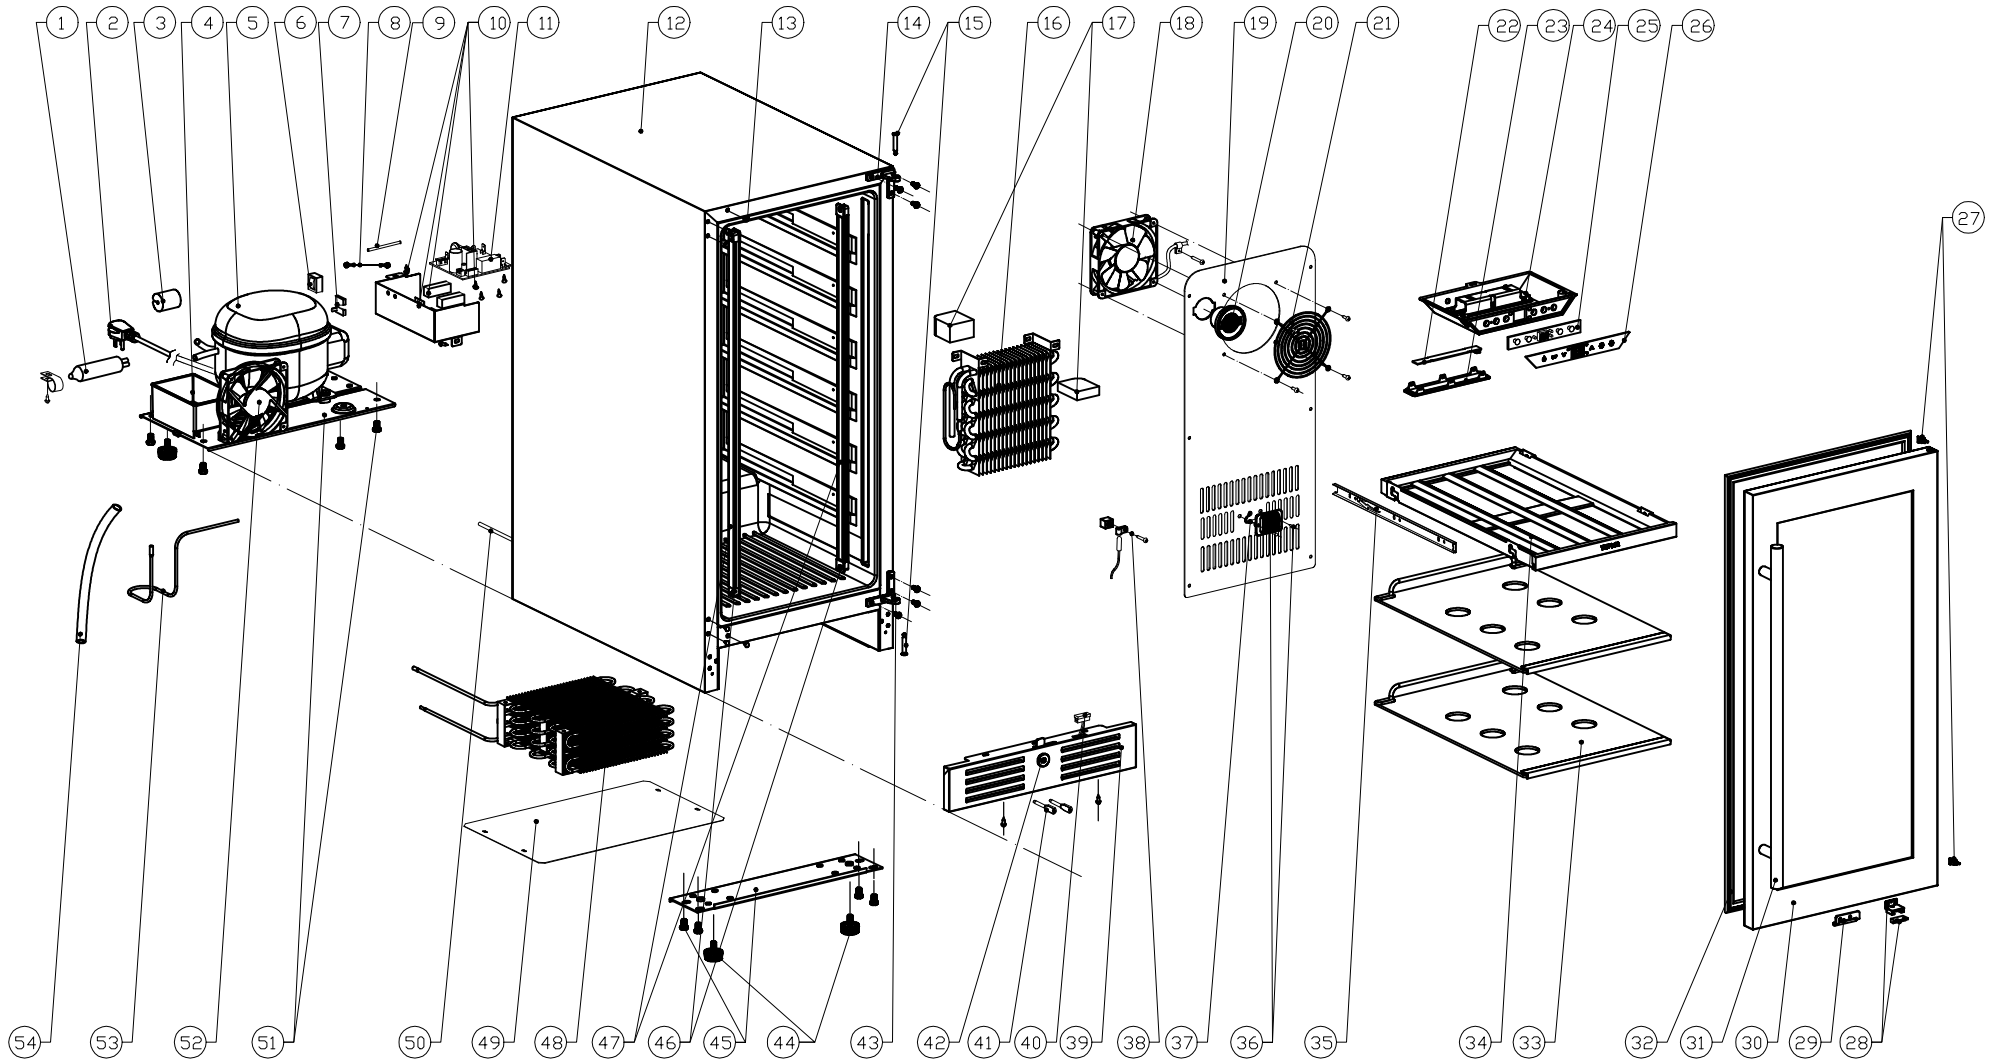

PRB15C01CG

Presrv™ Single Zone Beverage Cooler

ZEPHYR

PRB15C01CG

Ref #	Part #	Description	Qty.
1	56300003	Dryer Filter	1
2	11030118	Power Cord	1
3	56220051	Anti Vibration Gasket	2
4	56130043	Drip Tray	1
5	12160008	Compressor	1
6	11050028	Compressor Starter	1
7	11050029	Compressor Relay	1
8	11030119	Compressor Ground Wire	1
9	50330010	Sealing Tube	1
10	56200121	Main PCB Box	1
11	11010169	Main Power Control Board	1
13	56210075	Decorative Hole Cover	6
14	54180072	Upper Right Hinge	1
14-1	01020066	Hinge Screw	3
15	50330037	Door Axis Pin	2
16	54240005	Evaporator	1
17	56180015	Evaporator Foam	2
18	12130043	Evaporator Fan Assembly	1
19	54170023	Air Duct Board	1
20	Z0F-C004	Carbon Filter	1
21	54210017	Fan Cover	1
22	12010018	LED Light	1
23	52150017	LED Light Cover	1
24	56200124	Display Box	1
25	11010170	Display Control Board	1
26	52050030	Display Panel	1
27	54210038	Door Axis Cover	2
28	54220011	Magnet	1

28-1	54140247	Magnet Bracket	1
29	54050093	Door Lock Plate	1
30	50230036	Door	1
31	50280003	Handle	1
32	56220058	Door Gasket	1
33	50150067	Glass Shelf	2
34	50150038	Wooden Shelf	1
35	50320040	Shelf Slider Set	1
36	54210014	Sensor Cover	1
37	11050008	Sensor	1
38	11050007	Sensor	1
39	50260023	Kick Plate	1
39-1	01020073	Kick Plate Screw	5
40	11040033	Magnetic Switch	1
41	15000019	Door Lock Key	2
42	50180006	Door Lock	1
43	54180073	Lower Right Hinge	1
43-1	01020066	Hinge Screw	3
44	50350008	Leveling Leg	4
45	54140294	Cabinet Bottom Bracket	1
45-1	01060015	Cabinet Bracket Screw	4
46	56140022	LED End Cap	4
46-1	01020065	Screw Cover	4
47	12010019	LED Light Assembly	2
48	54270005	Condensor	1
49	54210018	Condensor Cover	1
50	50330033	Capillary Tube	1
51	54190068	Compressor Support Plate	1
51-1	01060015	Support Plate Screw	4
52	12130032	Fan	1
52-1	54210016	Fan Cover	1
53	50330032	Connecting Pipe	1

54	50330025	Water Pipe	1
55	00100030	Hex Wrench M3	1

JUL23.0101