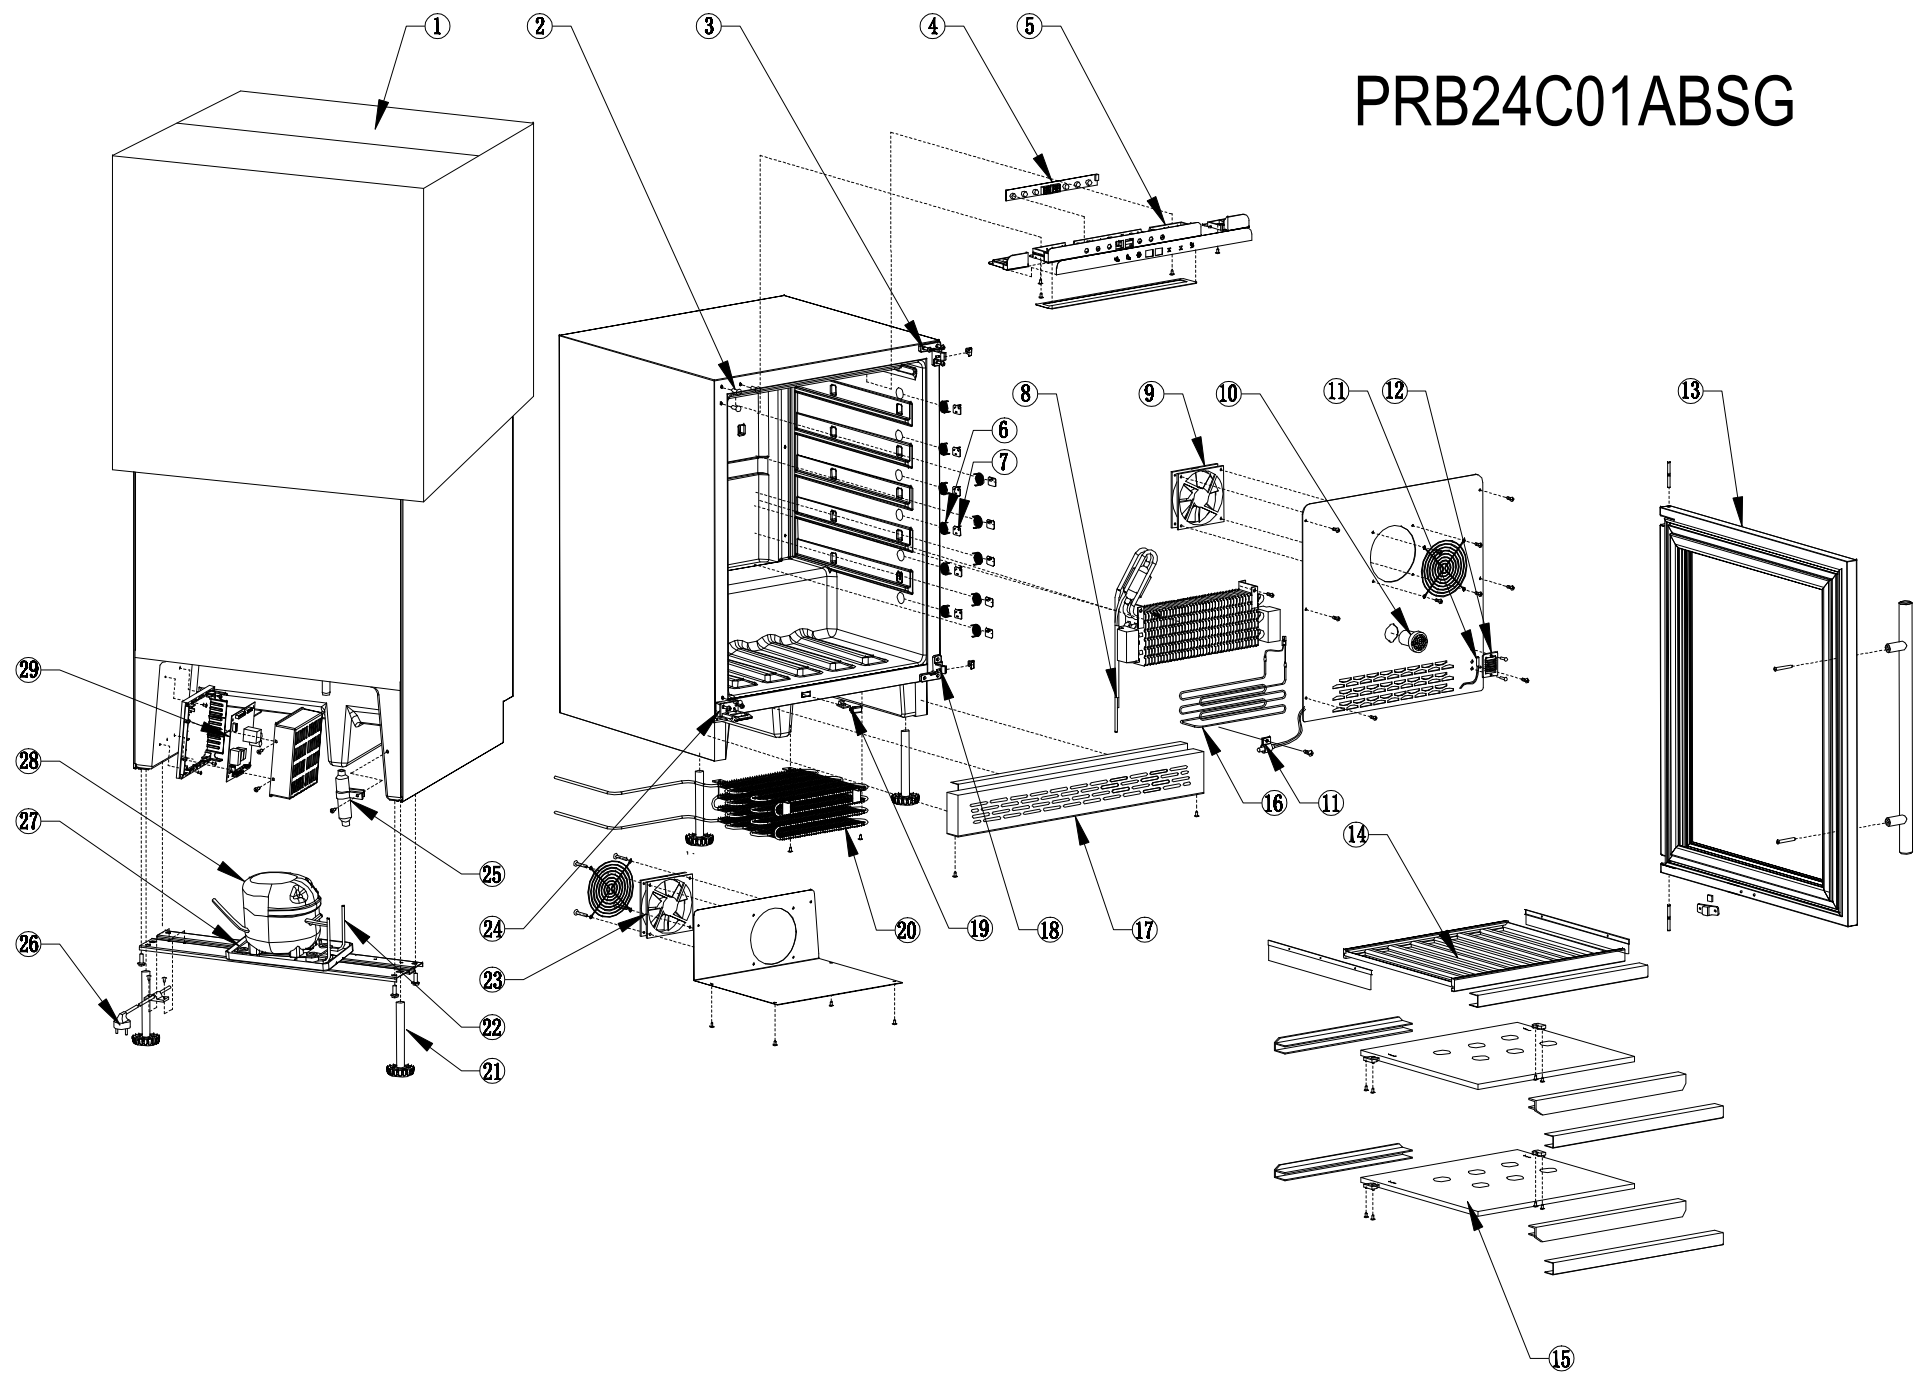

PRB24C01ABSG

PRB24C01ABSG

Ref #	Part #	Description	Qty.
1	82050266	Carton	1
2	56210076	Decorative Hole Cover	4
3-1	54180009	Top Right Hinge	1
3-2	01020032	Hinge Mount Screw	3
3-3	00100027	Hinge Rubber Stopper	1
4	11010098	Display PCB	1
5-1	56200101	Display Board Box	1
5-2	56210077	Display Board Cover	1
5-3	50140155	Display Cover Panel	1
6	52150012	LED Light Cover	12
7	12010009	Tri Color LED Light	12
8-1	56150004	Suction Tube	1
8-2	54240007	Evaporator	1
9	12130034	Fan Assembly	1
10	Z0F-C007	Charcoal Filter	1
11	11050014	Sensor	2
12-1	56210078	Sensor Cover	1
12-2	56140019	Sensor Cover Cap	2
13-1	56220040	Door Gasket	1
13-2	01020033	Door Axis Screw	2
13-3	50230006	Black Stainless Door	1
13-4	50280005	Black Stainless Handle	1
13-5	01020034	Handle Screw	2
13-6	54220009	Door Magnet	1
13-7	54140257	Door Magnet Bracket	1
13-8	01020035	Door Magnet Bracket Screw	2
14-1	50320047	Sliding Rail, Left	1
14-2	50320048	Sliding Rail, Right	1

14-3	01020036	Sliding Rail Screw	4
14-4	01020037	Sliding Rail Screw	4
14-5	50150012	Black Wood Shelf w/Trim	1
15-1	50150013	Glass Shelf w/Trim	2
15-2	54140258	Glass Door Lock Bracket	4
15-3	02170011	Glass Door Lock Bracket Washer	8
15-4	01020036	Glass Door Lock Bracket Screw	8
16	54280004	Heater	1
17-1	50260005	Black Stainless Kick Plate	1
17-2	01020036	Kick Plate Screw	7
18-1	54180010	Bottom Right Hinge	1
18-2	01020032	Hinge Mount Screw	3
18-3	00100027	Hinge Rubber Stopper	1
19-1	56210079	Magnet Switch Cover	1
19-2	11040030	Magnet Switch	1
20	54270002	Condensor	1
21	50350004	Cabinet Leveling Leg	4
22	50330021	Connecting Pipe	1
23	12130034	Fan Assembly	1
24-1	54140259	Door Catch Roller	1
24-2	54140260	Roller Wheel	1
24-3	50330022	Door Catch Roller Pin	1
24-4	01020032	Door Catch Roller Screw	2
25	56300005	Dryer Filter	1
26	11030133	Power Cord	1
27	56130036	Drip Tray	1
28	12160004	Compressor	1
29	11010099	Main Power Control Board	1