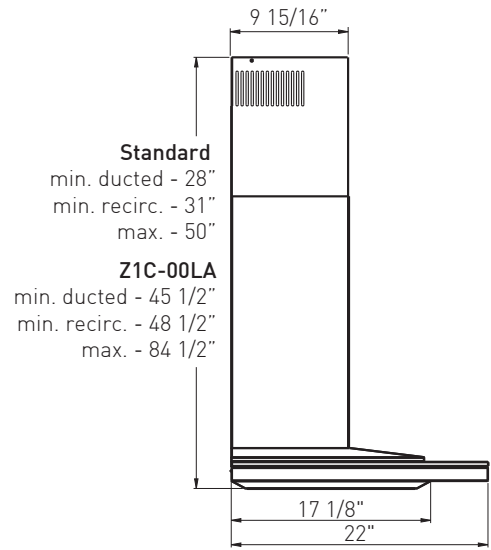

A streamlined fusion of black, or white glass and stainless steel with a light, floating effect are sandwiched together in a reimagining of the classic range hood.

Side