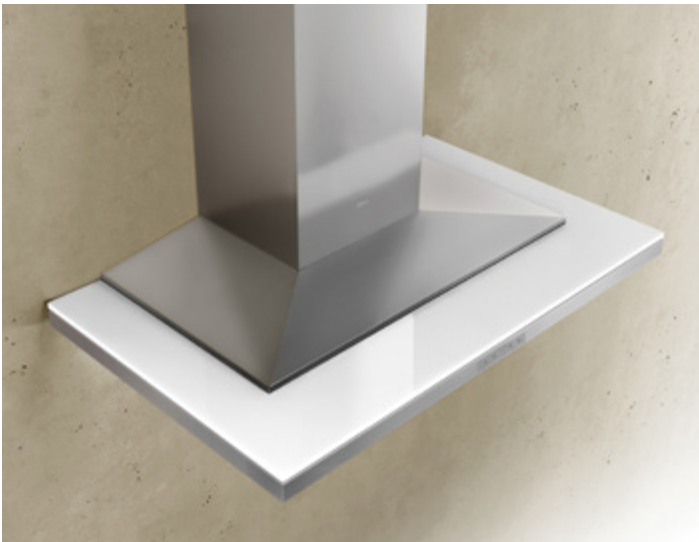

A streamlined fusion of black, or white glass and stainless steel with a light, floating effect are sandwiched together in a reimagining of the classic range hood.

Front

Side

Wireless Remote Control

Top

DESIGNER:
ROBERT BRUNNER

FEATURES

Controls	Capacitive Touch	Capacitive Touch
Speed Levels	3	3
Auto Delay-Off	Yes	Yes
CleanAir Function**	Yes	Yes
Lighting	LED Strip x 2 (6W)	LED Strip x 2 (6W)
Tri-Level Lighting	Yes	Yes
Filters	Decorative Mesh x2	Decorative Mesh x2
Wireless Remote Control	Yes, RF	Yes, RF
Recirculating	Yes	Yes
Extension Duct Cover	Yes	Yes
ADA Compliant	Yes	Yes