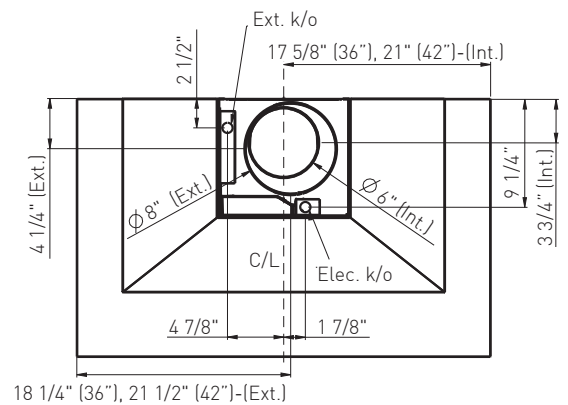

A streamlined fusion of black, or white glass and stainless steel with a light, floating effect are sandwiched together in a reimagining of the classic range hood.

Top