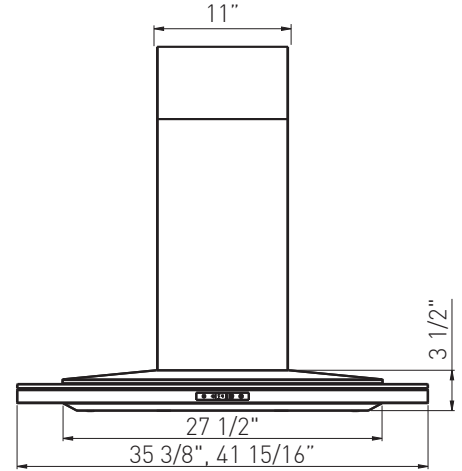

A streamlined fusion of black, or white glass and stainless steel with a light, floating effect are sandwiched together in a reimagining of the classic range hood.

Front