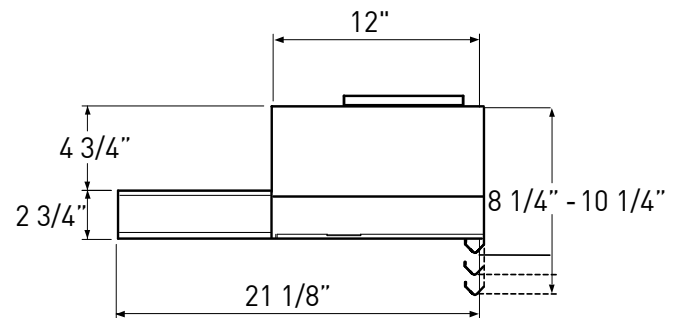

utensil bar to keep all of your larger cooking utensils right where you want them—above the cooking surface. New control configuration and 12" depth ensure simple operation and a true fit with popular cabinet styles.

TOP

Adjustable Utensil Bar Heights

SIDE

CL

BACK

MODEL	ZTA-E30AS	ZTA-E36AS	ZTA-E30AS290
Stainless Steel			
<b>Size</b>	30"	36"	30"
<b>Blower CFM (Min. - Max.)</b>	210 - 400	210 - 400	120 - 290
<b>Sones (Min. - Max.)</b>	2 - 5	2 - 5	1.1 - 3.2
<b>FEATURES</b>			
<b>Controls</b>	Mechanical Slide	Mechanical Slide	Mechanical Slide
<b>Speed Levels</b>	3	3	3
<b>Auto Delay-Off</b>	No	No	No
<b>Lighting</b>	Halogen, 50W x2	Halogen, 50W x2	Halogen, 50W x2
<b>Dual-Level Lighting</b>	Yes	Yes	Yes
<b>Filters</b>	Aluminum Mesh x2	Aluminum Mesh x2	Aluminum Mesh x2
<b>Recirculating Option</b>	Yes	Yes	Yes
<b>Adjustable Utensil Rail</b>	Yes, Up to 3"	Yes, Up to 3"	Yes, Up to 3"
<b>DUCT SPECIFICATIONS</b>			
<b>Vertical Internal Blower</b>	7" Round or 3-1/4" x 10"	7" Round or 3-1/4" x 10"	7" Round or 3-1/4" x 10"
<b>Horizontal Internal Blower</b>	3-1/4" x 10"	3-1/4" x 10"	3-1/4" x 10"
<b>AC POWER</b>	120V, 60Hz at Max. 1.7A	120V, 60Hz at Max. 1.7A	120V, 60Hz at Max. 1.55A
<b>OPTIONAL ACCESSORIES</b>			
<b>Recirculating Kit</b>	ZRC-0200	ZRC-0200	ZRC-0200
<b>Bloom™ GU10 LED</b>	Z0B0040	Z0B0040	Z0B0040
<b>Make-Up Air Kit</b>	MUA006A	MUA006A	NA
<b>Damper, 7" Round</b>	AK00067	AK00067	AK00067
<b>MOUNTING HEIGHT RANGE*</b>	24" - 32"	24" - 32"	24" - 32"
<b>WARRANTY</b>	3 years parts, 1 year labor	3 years parts, 1 year labor	3 years parts, 1 year labor

\*Mounting height refers to distance between top of a 36" tall cooking surface and bottom of hood.