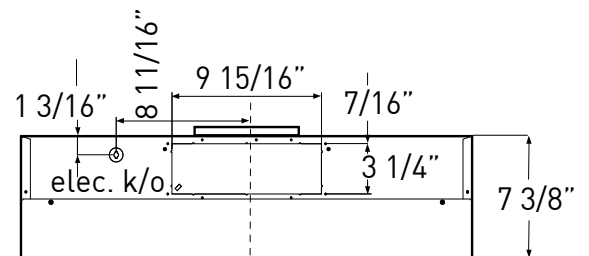

utensil bar to keep all of your larger cooking utensils right where you want them—above the cooking surface. New control configuration and 12" depth ensure simple operation and a true fit with popular cabinet styles.

TOP

Adjustable Utensil Bar Heights

SIDE

CL

BACK

MODEL	ZTA-E30AS	ZTA-E36AS	ZTA-E30AS290
Stainless Steel			
<b>Size</b>	30"	36"	30"
<b>Blower CFM (Min. - Max.)</b>	210 - 400	210 - 400	120 - 290
<b>Sones (Min. - Max.)</b>	2 - 5	2 - 5	1.1 - 3.2
<b>FEATURES</b>			
<b>Controls</b>	Mechanical Slide	Mechanical Slide	Mechanical Slide
<b>Speed Levels</b>	3	3	3
<b>Auto Delay-Off</b>	No	No	No
<b>Lighting</b>	Halogen, 50W x2	Halogen, 50W x2	Halogen, 50W x2
<b>Dual-Level Lighting</b>	Yes	Yes	Yes
<b>Filters</b>	Aluminum Mesh x2	Aluminum Mesh x2	Aluminum Mesh x2
<b>Recirculating Option</b>	Yes	Yes	Yes
<b>Adjustable Utensil Rail</b>	Yes, Up to 3"	Yes, Up to 3"	Yes, Up to 3"
<b>DUCT SPECIFICATIONS</b>			
<b>Vertical Internal Blower</b>	7" Round or 3-1/4" x 10"	7" Round or 3-1/4" x 10"	7" Round or 3-1/4" x 10"
<b>Horizontal Internal Blower</b>	3-1/4" x 10"	3-1/4" x 10"	3-1/4" x 10"
<b>AC POWER</b>	120V, 60Hz at Max. 1.7A	120V, 60Hz at Max. 1.7A	120V, 60Hz at Max. 1.55A
<b>OPTIONAL ACCESSORIES</b>			
<b>Recirculating Kit</b>	ZRC-0200	ZRC-0200	ZRC-0200
<b>Bloom™ GU10 LED</b>	Z0B0040	Z0B0040	Z0B0040
<b>Make-Up Air Kit</b>	MUA006A	MUA006A	NA
<b>Damper, 7" Round</b>	AK00067	AK00067	AK00067
<b>MOUNTING HEIGHT RANGE*</b>	24" - 32"	24" - 32"	24" - 32"
<b>WARRANTY</b>	3 years parts, 1 year labor	3 years parts, 1 year labor	3 years parts, 1 year labor

\*Mounting height refers to distance between top of a 36" tall cooking surface and bottom of hood.