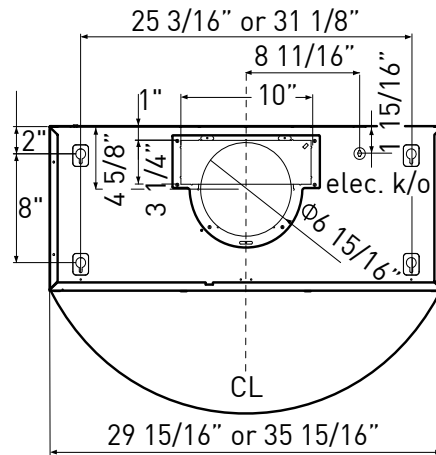

utensil bar to keep all of your larger cooking utensils right where you want them—above the cooking surface. New control configuration and 12" depth ensure simple operation and a true fit with popular cabinet styles.

TOP

Adjustable Utensil Bar Heights

SIDE

CL

BACK

MODEL	ZTA-E30AS	ZTA-E36AS	ZTA-E30AS290
Stainless Steel			
<b>Size</b>	30"	36"	30"
<b>Blower CFM (Min. - Max.)</b>	210 - 400	210 - 400	120 - 290
<b>Sones (Min. - Max.)</b>	2 - 5	2 - 5	1.1 - 3.2
<b>FEATURES</b>			
<b>Controls</b>	Mechanical Slide	Mechanical Slide	Mechanical Slide
<b>Speed Levels</b>	3	3	3
<b>Auto Delay-Off</b>	No	No	No
<b>Lighting</b>	Halogen, 50W x2	Halogen, 50W x2	Halogen, 50W x2
<b>Dual-Level Lighting</b>	Yes	Yes	Yes
<b>Filters</b>	Aluminum Mesh x2	Aluminum Mesh x2	Aluminum Mesh x2
<b>Recirculating Option</b>	Yes	Yes	Yes
<b>Adjustable Utensil Rail</b>	Yes, Up to 3"	Yes, Up to 3"	Yes, Up to 3"
<b>DUCT SPECIFICATIONS</b>			
<b>Vertical Internal Blower</b>	7" Round or 3-1/4" x 10"	7" Round or 3-1/4" x 10"	7" Round or 3-1/4" x 10"
<b>Horizontal Internal Blower</b>	3-1/4" x 10"	3-1/4" x 10"	3-1/4" x 10"
<b>AC POWER</b>	120V, 60Hz at Max. 1.7A	120V, 60Hz at Max. 1.7A	120V, 60Hz at Max. 1.55A
<b>OPTIONAL ACCESSORIES</b>			
<b>Recirculating Kit</b>	ZRC-0200	ZRC-0200	ZRC-0200
<b>Bloom™ GU10 LED</b>	Z0B0040	Z0B0040	Z0B0040
<b>Make-Up Air Kit</b>	MUA006A	MUA006A	NA
<b>Damper, 7" Round</b>	AK00067	AK00067	AK00067
<b>MOUNTING HEIGHT RANGE*</b>	24" - 32"	24" - 32"	24" - 32"
<b>WARRANTY</b>	3 years parts, 1 year labor	3 years parts, 1 year labor	3 years parts, 1 year labor

\*Mounting height refers to distance between top of a 36" tall cooking surface and bottom of hood.