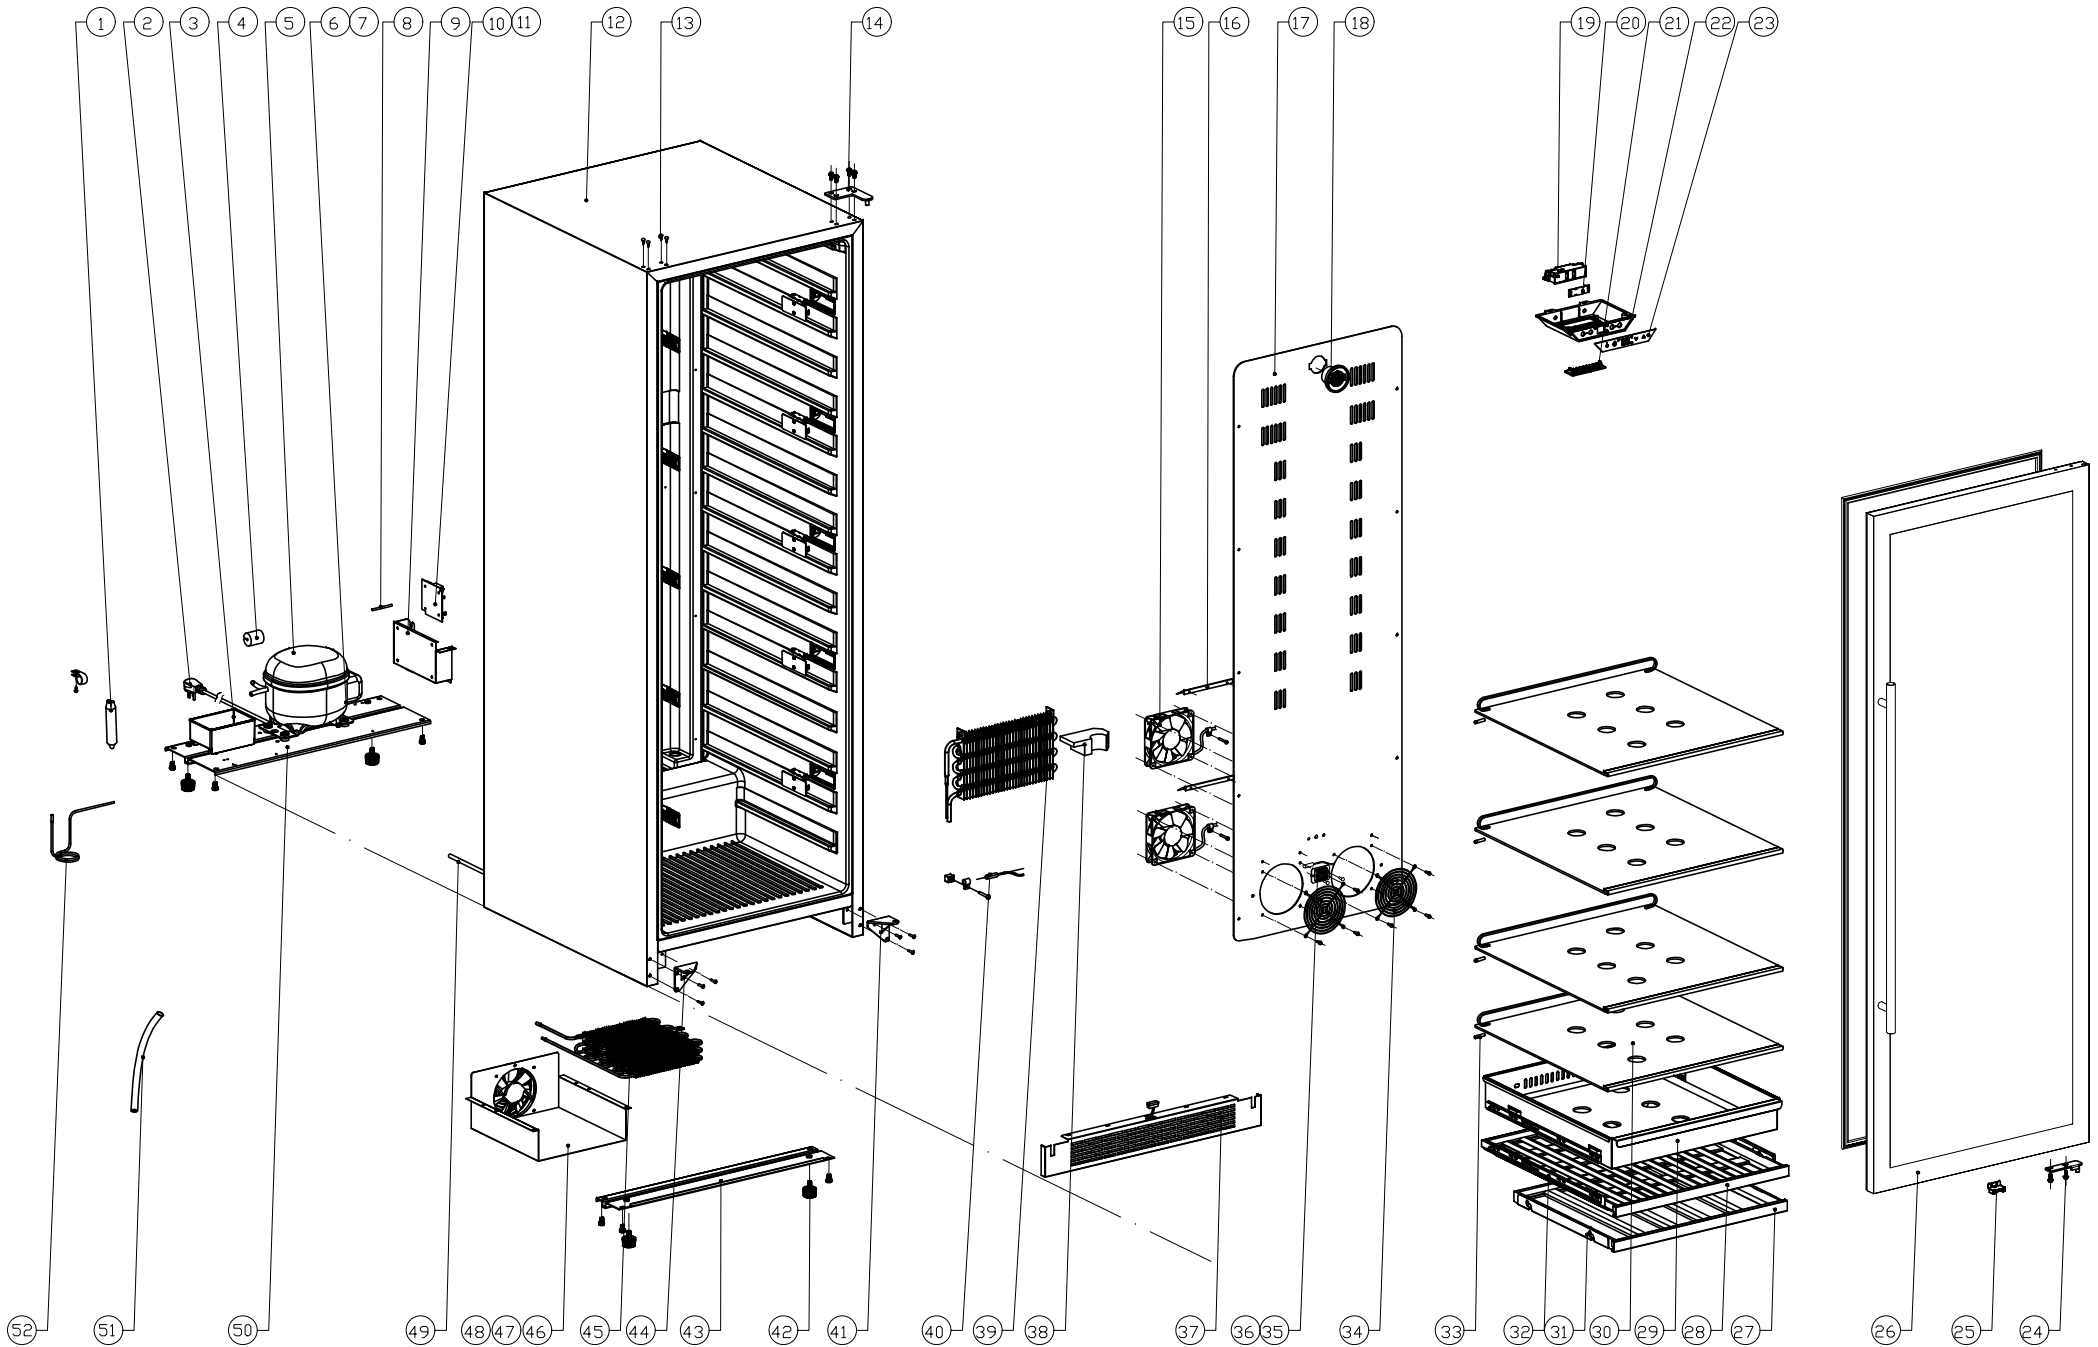

# PRB24F01AG

Presrv™ Full Size Single Zone Beverage Cooler

## PRB24F01AG

Ref #	Part #	Description	Qty.
1	56300003	Dryer filter	1
2	11030118	Power line	1
3	56130035	Water tank	1
4	56220035	Anti Vibration Gasket	3
5	12160007	Compressor	1
6	11030130	Compressor ground lead	1
7	11030119	Compressor ground lead	1
8	50330010	Sealing tube	1
9	56200105	Power installation box	1
10	11010139	Main power control board	1
11	11010110	Display control board	1
13	56210075	Decorative Hole Cover	4
14	54180020	Upper right hinge	1
15	12130038	Fan	2
16	54140250	Fan water baffle	2
17	54170013	Air duct board A	1
18	Z0F-C004	Carbon Filter	1
19	54140283	Lamp holder	1
20	12010011	LED light ,tri color	11
21	52150014	Cover,Light	11
22	56200107	Electrical box	1
23	52050021	Display Panel	1
24	54190059	Door axis plate,right	1
25	54220011	Magnet	1
26	50230011	Door	1
26-1	50280004	Handle	1
26-2	56220044	Door gasket	1
27	50150020	Wooden shelf assembly	1