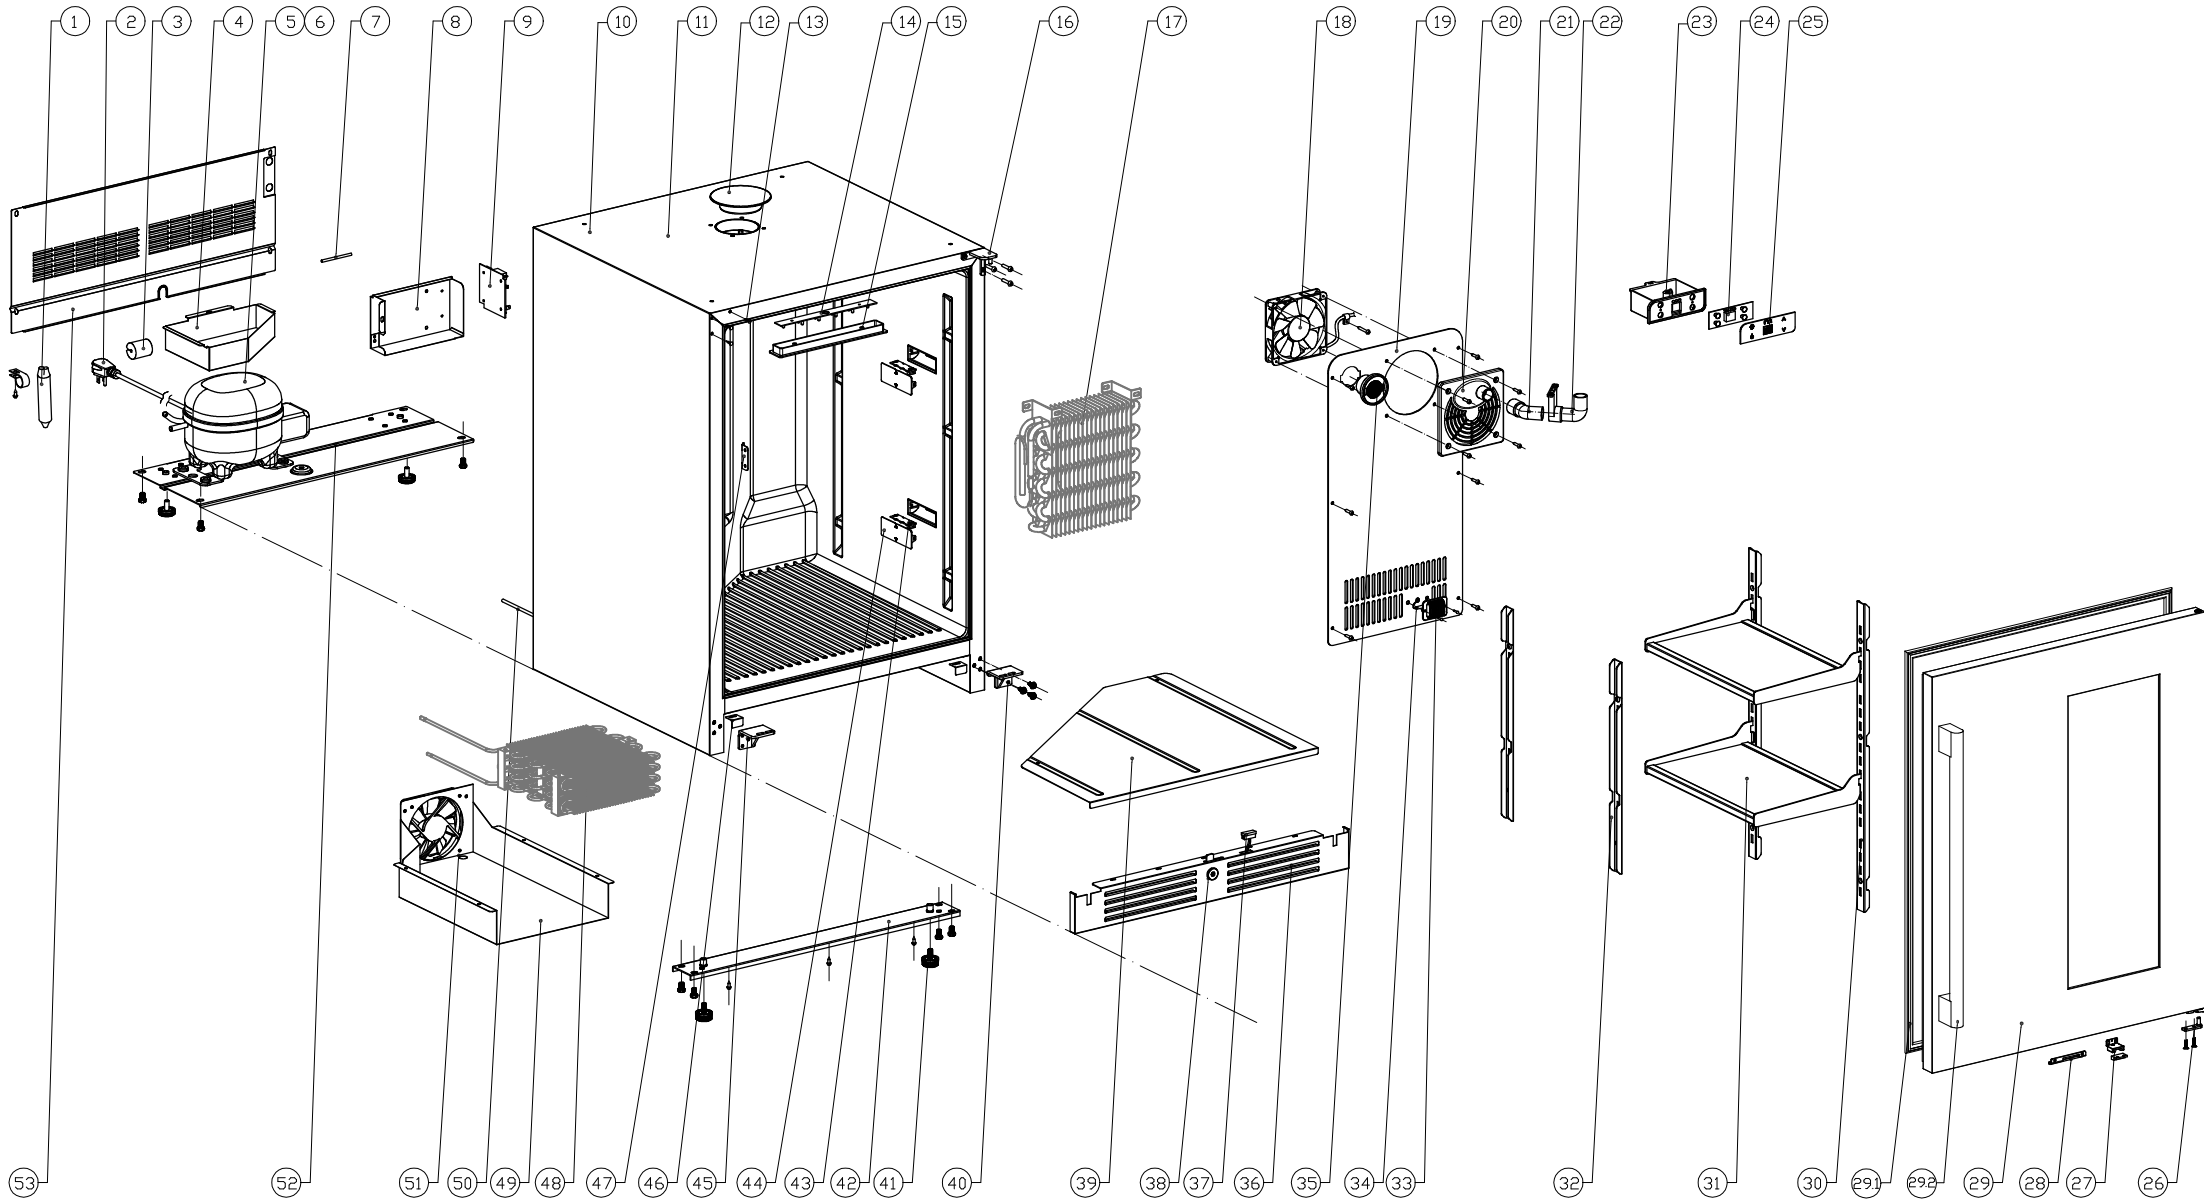

# PRKB24C01AG

Presrv™ Kegerator & Beverage Cooler

# ZEPHYR

**PRKB24C01AG**

<b>Ref #</b>	<b>Part #</b>	<b>Description</b>	<b>Qty.</b>
1	56300003	Dryer Filter	1
2	11030137	Power Cord	1
3	56220051	Anti Vibration Gasket	2
4	56130054	Drip Tray	1
5	12160006	Compressor	1
6	11030119	Compressor Ground Wire	1
7	50330010	Sealing Tube	1
8	56200121	Control Board Box	1
9	11010165	Main Power Control Board	1
11	54190075	Top Stainless Steel Plate	1
12	52110028	Top Hole Cover	1
13	56210116	Decorative Hole Cover	3
14	12010017	Top LED Light, 3 Color	1
15	52150016	LED Light Cover	1
16	54180054	Upper Right Hinge	1
17	54240018	Evaporator	1
18	12130041	Fan	1
19	54170028	Air Duct Panel	1
20	54210035	Fan Cover	1
21	56150012	Beverage Cooling Line Tube	1
22	56150013	Beverage Cooling Line Tube	1
23	56200122	Display Control Box	1
24	11010166	Display Control Board	1
25	52050028	Display Panel Decal	1
26	54190062	Door Axis Plate	1
27	54220011	Magnet	1
28	54050089	Door Lock Hook Plate	1
29	50230029	Door	1

29.1	56220053	Door Gasket	1
29.2	50280008	Door Handle	1
30	54140338	Shelf Holder Bracket, Right	2
31	50150053	Glass Shelf	2
32	54140339	Shelf Holder Bracket, Left	2
33	54210014	Sensor Cover	1
34	11050008	Temperature Sensor	1
34	11050009	Temperature Sensor	1
35	Z0F-C004	Carbon Filter	1
36	50260018	Kick Plate	1
37	11040033	Magnet Switch	1
38	50180006	Door Lock	1
39	54190076	Inner Stainless Steel Plate	1
40	54180055	Lower Right Hinge	1
41	50350008	Leveling Leg	4
42	54140284	Cabinet Support Bracket	1
43	12010011	Side LED Light, 3 Color	4
44	52150014	LED Light Cover	4
45	54180056	Lower Left Hinge	1
46	54140289	Cabinet Bracket	2
47	54140340	Tank Holder Bracket	1
48	54270004	Consensor	1
49	54210036	Consensor Cover	1
50	50330033	Gas Return Pipe	1
51	12130042	Fan	1
52	54190077	Compressor Support Plate	1
53	56210117	Compressor Cover	1
54	54180057	Upper Left Hinge	1
55	01020067	Screw, M4*12	3
56	56210116	Decorative Hole Cover	3
57	15000019	Door Lock Key	2
58	54140314	Door Stopper, Left	1