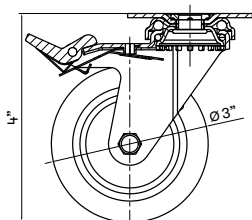

PRCAST-C001

Casters

Set of 4 wheels for use when freestanding.

Transforming the Kitchen through Design, Discovery, and Care

Specifications subject to change, check zephyronline.com for up-to-date information.
Zephyr | 2277 Harbor Bay Parkway, Alameda, CA 94502 | 888.880.8368

JAN23.0101