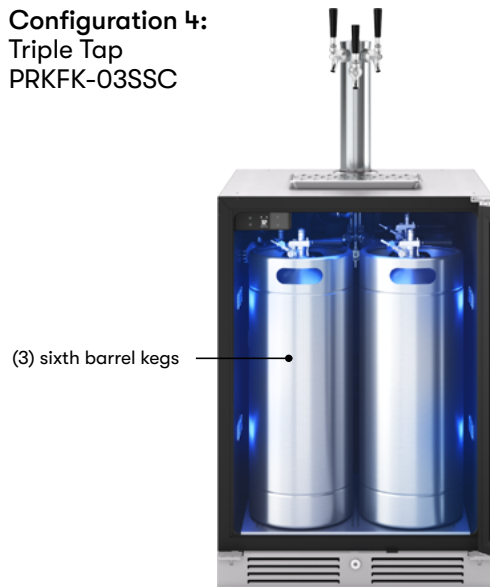

Top View

Side View

Front View\*  
\*with PRKFK-01SSC Tap Kit

**MULTIPLE KEG CONFIGURATIONS**

Accommodate multiple keg sizes or it can easily function as a beverage cooler when a keg is not installed. Tap kit sold separately.

**Configuration 1:**  
Single Tap  
PRKFK-01SSC

**Configuration 2:**  
Single Tap  
PRKFK-01SSC

**Configuration 3:**  
Double Tap  
PRKFK-02SSC

**Configuration 4:**  
Triple Tap  
PRKFK-03SSC

**Configuration 5:**  
No Tap  
PRKSHLF-02BG