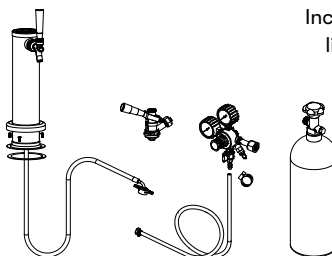

INDOOR

OPTIONAL/INCLUDED ACCESSORIES

**INCLUDED ACCESSORY**

**Built-In Installation Kit**

First kegerator with an included built-in install kit to simplify installation under a countertop.

**OPTIONAL ACCESSORY**

**DESCRIPTION**

**PRKFK-01SSC**

**Single Tap Kit with CO2 Tank**

Includes stainless steel tower, 1 tap, beer line, gas line, regulator, CO2 tank and D-style keg coupler.

**PRKFK-02SSC**

**Double Tap Kit with CO2 Tank**

Includes stainless steel tower, 2 taps, 2 beer lines, 2 gas lines, regulator, CO2 tank and 2 D-style keg couplers.

**PRKFK-03SSC**

**Triple Tap Kit with CO2 Tank**

Includes stainless steel tower, 3 taps, 3 beer lines, 3 gas lines, regulator, CO2 tank and 3 D-style keg couplers.