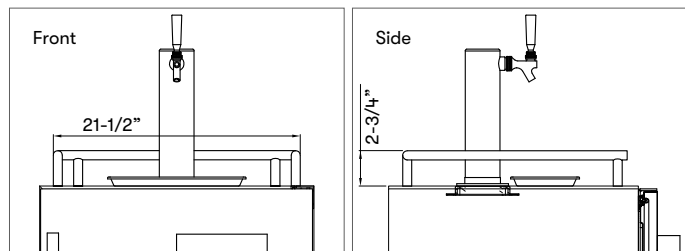

**PRKSHELF-02BG**

**Beverage Cooler Conversion Kit**

Set of two glass shelves to convert to a full beverage cooler.

**OPTIONAL ACCESSORY**

**DESCRIPTION**

**PRKRAIL-0124SS**

**Drink Guardrail, 24in**

Stainless steel guardrail that installs to the top of the kegerator when freestanding.