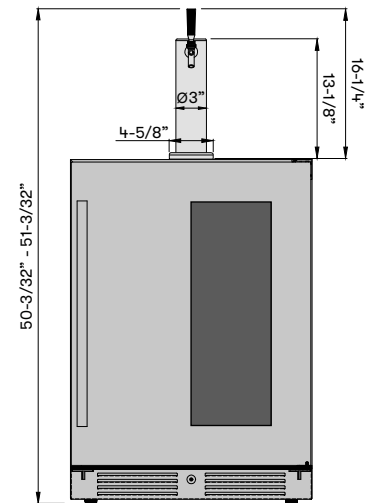

Top View

Side View

Front View\*  
\*with PRKFK-01SSC Tap Kit

**MULTIPLE KEG CONFIGURATIONS**

Accommodate multiple keg sizes or it can easily function as a beverage cooler when a keg is not installed. Tap kit sold separately.