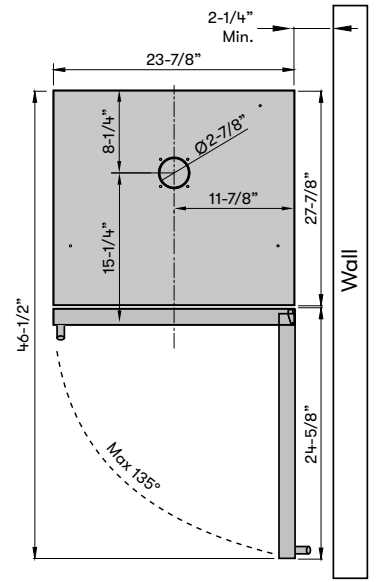

AC POWER	115V, 60Hz at Max. 1.5A

OPTIONAL ACCESSORIES	
Single Tap Kit, Stainless Steel, with CO2 Tank	PRKFK-01SSC
Double Tap Kit, Stainless Steel, with CO2 Tank	PRKFK-02SSC
Triple Tap Kit, Stainless Steel, with CO2 Tank	PRKFK-03SSC
Drink Guardrail, Stainless Steel, 24in	PRKRAIL-0124SS
Beverage Cooler Conversion Kit	PRKSHLF-02BG (set of 2 shelves)
Casters	PRCAST-C001 (set of 4)
Beer Line Cleaning Kit	PRKCLN-001
Contemporary Handle Kit	PRHAN-C101 (Stainless Steel)
Contemporary Handle Kit	PRHAN-C102 (Brushed Gold)
Contemporary Handle Kit	PRHAN-C104 (Matte Black)

WARRANTY	2 years parts, 2 years labor, 5 years compressor

*PRKSHLF-02BG optional accessory is needed for full beverage cooler configuration.
**First kegerator with an included built-in install kit to simplify installation under a countertop.
***3-layer, argon-filled glass improves insulation to minimize heat exchange and increases soundproofing characteristics. The Low-e coating helps minimize the amount of UV and infrared light that passes through the glass door.

Top View