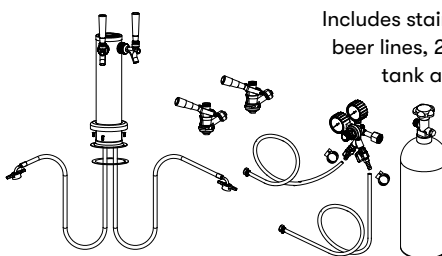

INDOOR

OPTIONAL/INCLUDED ACCESSORIES

**INCLUDED ACCESSORY**

**Built-In Installation Kit**

First kegerator with an included built-in install kit to simplify installation under a countertop.

**OPTIONAL ACCESSORY**

**DESCRIPTION**

**PRKFK-01SSC**

**Single Tap Kit with CO2 Tank**

Includes stainless steel tower, 1 tap, beer line, gas line, regulator, CO2 tank and D-style keg coupler.

**PRKFK-02SSC**

**Double Tap Kit with CO2 Tank**

Includes stainless steel tower, 2 taps, 2 beer lines, 2 gas lines, regulator, CO2 tank and 2 D-style keg couplers.

**PRKFK-03SSC**

**Triple Tap Kit with CO2 Tank**

Includes stainless steel tower, 3 taps, 3 beer lines, 3 gas lines, regulator, CO2 tank and 3 D-style keg couplers.