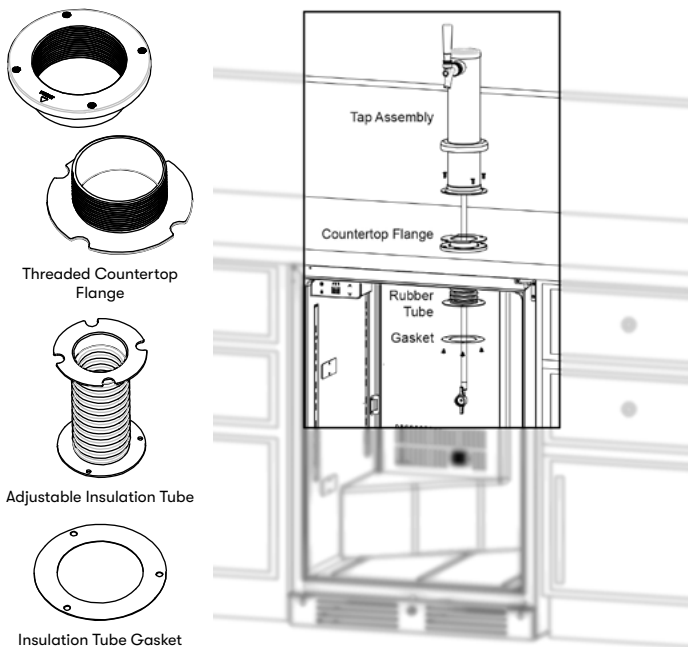

**Configuration 1:**  
Single Tap  
PRKFK-01SSC

**Configuration 2:**  
Single Tap  
PRKFK-01SSC

**Configuration 3:**  
Double Tap  
PRKFK-02SSC

**Configuration 4:**  
Triple Tap  
PRKFK-03SSC

**Configuration 5:**  
No Tap  
PRKSHLF-02BG

INDOOR

OPTIONAL/INCLUDED ACCESSORIES

**INCLUDED ACCESSORY**

**Built-In Installation Kit**

First kegerator with an included built-in install kit to simplify installation under a countertop.

**OPTIONAL ACCESSORY**