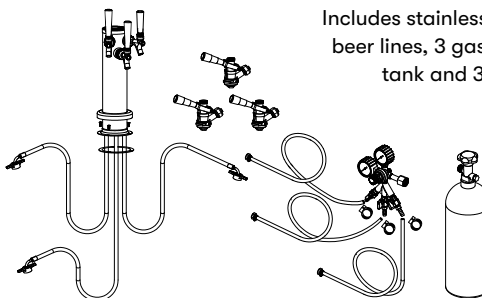

INDOOR

OPTIONAL/INCLUDED ACCESSORIES

**INCLUDED ACCESSORY**

**Built-In Installation Kit**

First kegerator with an included built-in install kit to simplify installation under a countertop.

**OPTIONAL ACCESSORY**

**DESCRIPTION**

**PRKFK-01SSC**

**Single Tap Kit with CO2 Tank**

Includes stainless steel tower, 1 tap, beer line, gas line, regulator, CO2 tank and D-style keg coupler.

**PRKFK-02SSC**

**Double Tap Kit with CO2 Tank**

Includes stainless steel tower, 2 taps, 2 beer lines, 2 gas lines, regulator, CO2 tank and 2 D-style keg couplers.

**PRKFK-03SSC**

**Triple Tap Kit with CO2 Tank**

Includes stainless steel tower, 3 taps, 3 beer lines, 3 gas lines, regulator, CO2 tank and 3 D-style keg couplers.