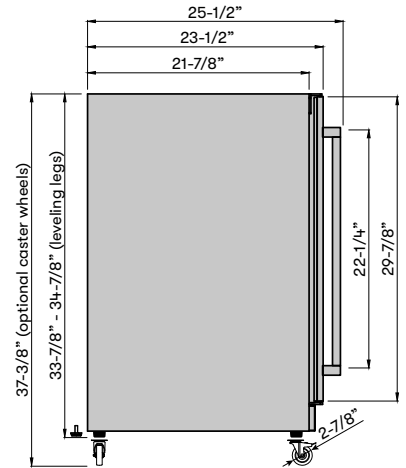

MODEL	PRKB24C01AG
Hybrid Kegerator	
Size	24"
Dimensions	23-7/8"W x 33-7/8"H x 23-1/2"D
Weight	110lbs.
Installation Type	Built-in / Freestanding
Refrigerant Type	R600a
Tap Options	Single, Double, or Triple (sold separately)

CONFIGURATIONS	
Configuration 1: Single Tap	(1) sixth barrel keg or (1) slim quarter barrel keg + 53 cans
Configuration 2: Single Tap	(1) half barrel keg
Configuration 3: Double Tap	(2) sixth barrel kegs or (2) slim quarter barrel kegs
Configuration 4: Triple Tap	(3) sixth barrel kegs
Configuration 5: No Tap	107 12oz cans*

FEATURES	
Volume	6 cu/ft
Temperature Range	32° - 65° F
Sound Level	39 dBA
Door Finish	304-grade stainless steel + glass display window
Cabinet Finish	Black body with 304-grade stainless steel top plate
Interior Finish	Black with stainless steel base plate
Handle	Pro-style, stainless steel
Stainless Steel Drip Tray	Yes, included
Built-In Installation Kit**	Yes, included
Field-Reversible Door	Yes
Door Glass	3-layer, Low-e Argon-filled***
Zero-Clearance Door Hinge	Yes
Shelving	2 adjustable, glass beverage shelves
Controls	Electronic Capacitive Touch
Lighting	3-Color LED; Cloud White, Deep Blue, Amber
Door Open Alarm	Yes, after 3 minutes
Door Lock	Yes
Beer Line Cooling System	Yes, to keep the beer lines cool
Sabbath Mode	Yes
ENERGY STAR® Certified	Yes
Air Filtration	Yes, w/ carbon filter
PreciseTemp™	Yes
Active Cooling Technology	Yes

AC POWER	115V, 60Hz at Max. 1.5A