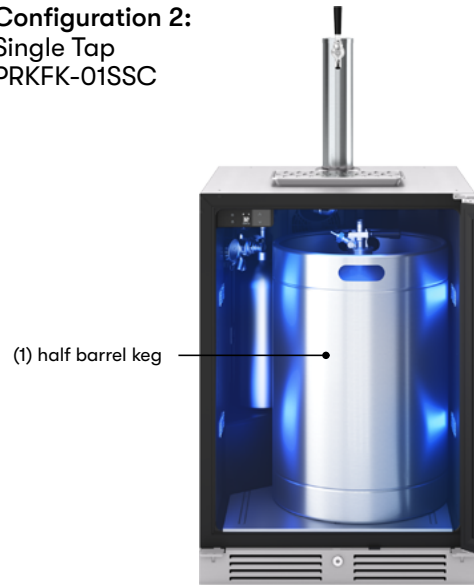

<b>FEATURES</b>	
Volume	6 cu/ft
Temperature Range	32° - 65° F
Sound Level	39 dBA
Door Finish	304-grade stainless steel + glass display window
Cabinet Finish	Black body with 304-grade stainless steel top plate
Interior Finish	Black with stainless steel base plate
Handle	Pro-style, stainless steel
Stainless Steel Drip Tray	Yes, included
Built-In Installation Kit**	Yes, included
Field-Reversible Door	Yes
Door Glass	3-layer, Low-e Argon-filled***
Zero-Clearance Door Hinge	Yes
Shelving	2 adjustable, glass beverage shelves
Controls	Electronic Capacitive Touch
Lighting	3-Color LED; Cloud White, Deep Blue, Amber
Door Open Alarm	Yes, after 3 minutes
Door Lock	Yes
Beer Line Cooling System	Yes, to keep the beer lines cool
Sabbath Mode	Yes
ENERGY STAR® Certified	Yes
Air Filtration	Yes, w/ carbon filter
PreciseTemp™	Yes
Active Cooling Technology	Yes

Top View

Side View

Front View\*  
\*with PRKFK-01SSC Tap Kit

**MULTIPLE KEG CONFIGURATIONS**

Accommodate multiple keg sizes or it can easily function as a beverage cooler when a keg is not installed. Tap kit sold separately.

**Configuration 1:**  
Single Tap  
PRKFK-01SSC

**Configuration 2:**  
Single Tap  
PRKFK-01SSC

**Configuration 3:**  
Double Tap  
PRKFK-02SSC

**Configuration 4:**  
Triple Tap  
PRKFK-03SSC

**Configuration 5:**  
No Tap  
PRKSHLF-02BG