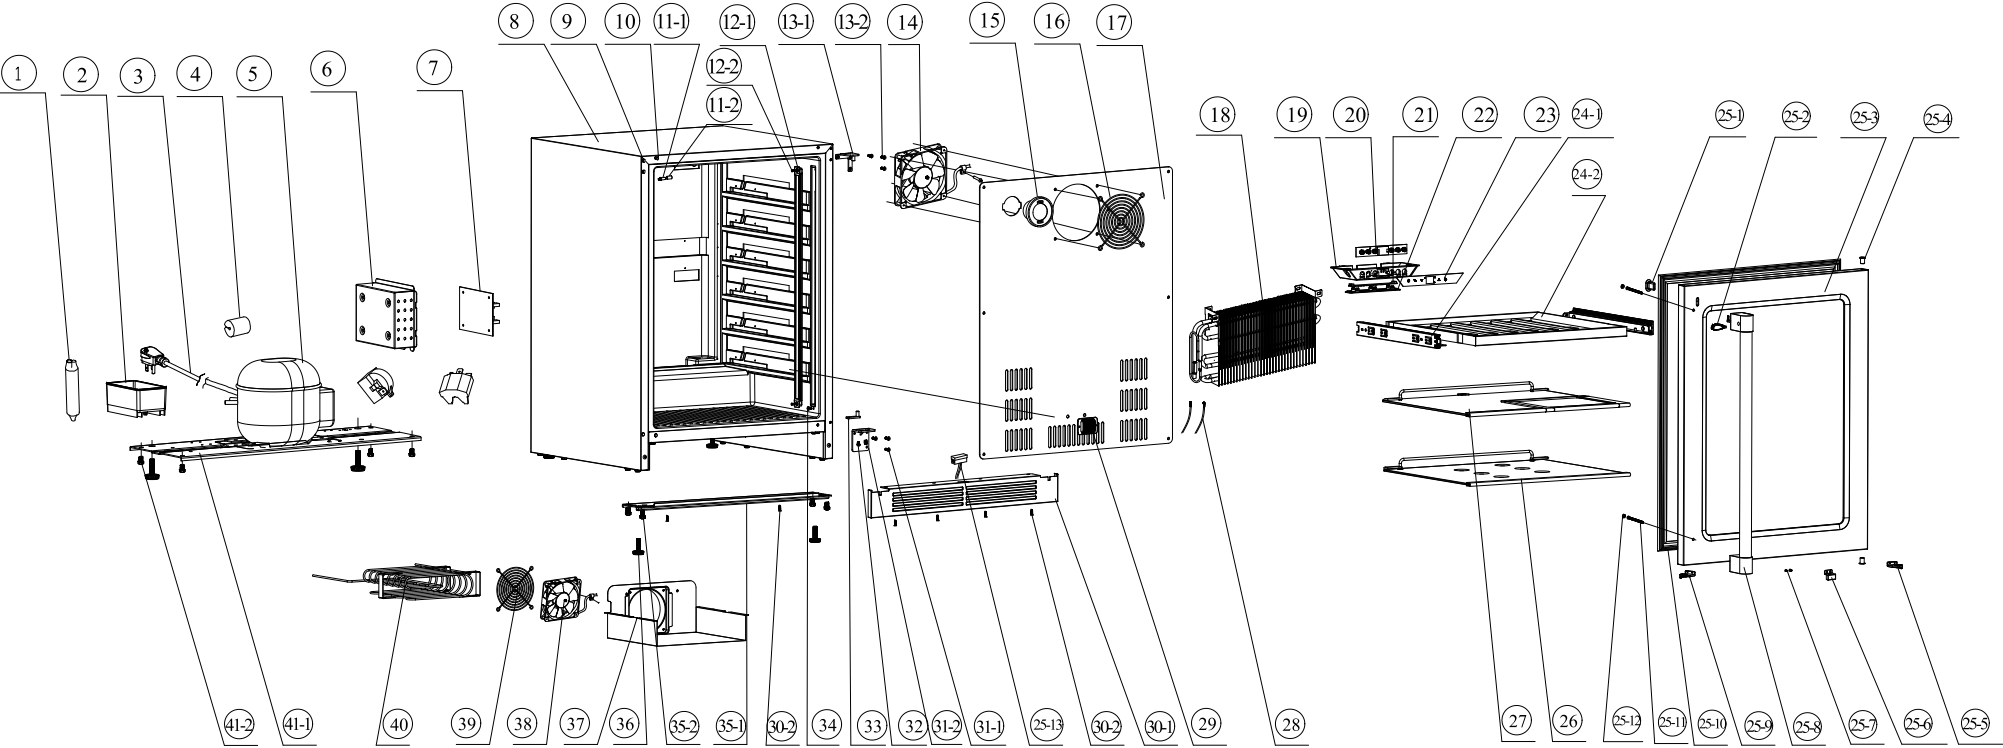

PRPB24C01BG

Presrv™ Pro Single Zone Beverage Cooler

ZEPHYR

PRPB24C01BG

Ref #	Part #	Description	Qty.
1	56300008	Dryer Filter	1
2	56130037	Drip Tray	1
3	11030135	Power Cord	1
4	56220042	Anti Vibration Gasket	1
5-1	12160009	Compressor	1
5-2	11050024	Compressor Relay	1
5-3	11050025	Compressor Starter	1
6	56200102	Main PCB Box	1
7	11010157	Main Power Control Board	1
9	56210088	Decorative Hole Cover	1
10	56210113	Decorative Hole Cover	5
11-1	50180008	Lock Pin	1
11-2	56210121	Lock Bar Cover	1
12-1	12010015	LED Light Strip	2
12-2	01020059	Light Strip Screw	4
13-1	54180051	Upper Right Hinge	1
13-2	01020060	Hinge Screw	3
14	12130036	Fan Assembly	1
15	Z0F-C004	Carbon Filter	1
16	54210021	Fan Cover	1
17	50140209	Internal Rear Panel	1
18	54240016	Evaporator	1
19	56200119	Display Control Box	1
20	11010158	Display Control Board	1
21	12010016	Top LED Light Board	1
22	52150015	LED Light Cover	1
23	52050026	Display Panel Decal	1
24-1	50320050	Sliding Rail Right	1
24-1	50320051	Sliding Rail Left	1

24-2	50150052	Wooden Shelf, 7 Bottle	1
25-1	56210106	Keyhole Cover	1
25-2	15000021	Key	2
25-3	50230007	Door	1
25-4	56210105	Door Hinge Cover	2
25-5	54140302	Door Stop Right	1
25-6	54220010	Magnet	1
25-7	01020050	Magnet Screw	2
25-8	50280009	Door Handle	1
25-9	54140343	Door Stop Left	1
25-10	56220043	Door Gasket	1
25-11	01020061	Door Handle Screw	2
25-12	56210107	Door Handle Cover	2
25-13	11040031	Magnet Switch	1
26	50150016	Retractable Glass Shelf	1
27	50150015	Standard Glass Shelf	1
28	11050023	Sensor	2
29	54210022	Sensor Cover	1
30-1	50260016	Kick Plate	1
30-2	01020063	Kick Plate Screw	6
31-1	01020058	Hinge Screw	3
31-2	54180048	Lower Right Hinge	1
32	01020047	Hex Bolt, M5x10	2
33	54190067	Door Axis Plate	1
34	01020074	Screw, M4x10, Black	1
35-1	54140335	Cabinet Bracket	1
36	50350009	Leveling Leg	4
37	54210034	Condensor Cover	1
38	12130036	Fan Assembly	1
39	54210021	Fan Cover	1
40	54270003	Condensor	1
41-1	54140336	Compressor Bracket	1