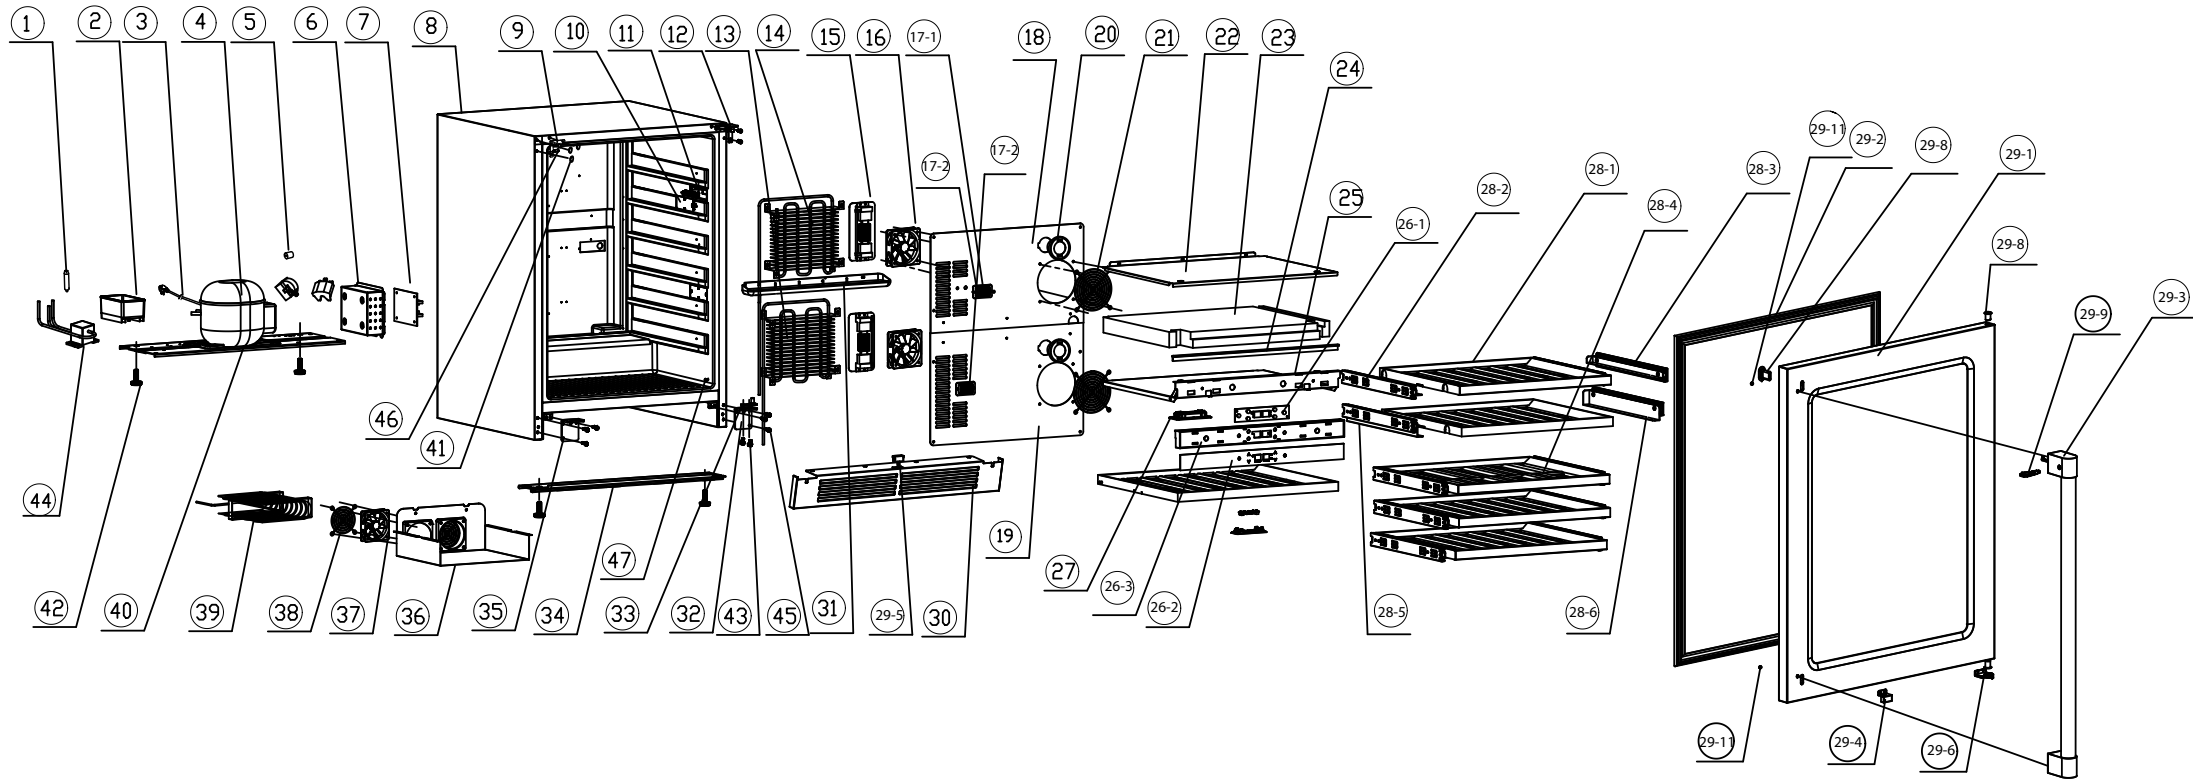

PRPW24C02AG

Presrv™ Pro Dual Zone Wine Cooler

ZEPHYR

PRPW24C02AG

Ref #	Part #	Description	Qty.
1	56030007	Dryer Filter	1
2	56130037	Drip Tray	1
3	11030135	Power Cord	1
4-1	12160005	Compressor	1
4-2	11050016	Compressor Relay	1
4-3	11050017	Compressor Starter	1
5	56220042	Anti Vibration Gasket	1
6	56200102	Main PCB Box	1
7	11010144	Main Power Control Board	1
9	54180040	Upper Left Hinge	1
10	52150013	LED Light Cover	5
11	12010010	3 Color LED Light	5
12	54180041	Upper Right Hinge	1
13	54240010	Upper Evaporator	1
14	54240011	Lower Evaporator	1
15	54280006	PTC Heater	2
16	12130036	Fan	2
17-1	54210022	Sensor Cover	2
17-2	11050023	Sensor Cover	4
18	50140168	Upper Internal Rear Panel	1
19	50140169	Lower Internal Rear Panel	1
20	Z0F-C004	Carbon Filter	2
21	54210021	Fan Cover	2
22	56210089	Middle Internal Rear Panel Cover	1
23	56180010	Foam	1
24	54140274	PCV Card	1
25	56210090	Middle Internal Rear Panel Bottom	1
26-1	11010147	Display Control Board	1

26-2	52050019	Display Panel Decal	1
26-3	56200104	Display Control Box	1
27	54140275	LED Light Bracket	2
28-1	50150018	Sliding Wooden Shelf, 8 Bottle	4
28-2	50320051	Sliding Rail Left	4
28-3	50320050	Sliding Rail Right	4
28-4	50150017	Sliding Wooden Shelf, 7 Bottle	1
28-5	50320052	Sliding Rail Left	1
28-6	50320053	Sliding Rail Right	1
29-1	50230027	Pro Door	1
29-2	56220043	Door Gasket	1
29-3	50280009	Pro Door Handle w/Lock	1
29-4	54220010	Magnet	1
29-5	11040031	Magnet Switch	1
29-6	54140302	Door Stop, Right	1
29-7	56210105	Door Hinge Cover	2
29-8	56210106	Lock Hole Cover	1
29-9	15000021	Door Lock Key	1
29-10	01020046	Magnet Screw	2
29-11	56210107	Door Handle Hole Cover	2
30	50260006	Kick Plate	1
31	56130038	Drip Tray	1
32	54180048	Lower Right Hinge	1
33	54190067	Door Axis Plate	1
34	54140272	Cabinet Bracket	1
35	54180049	Lower Left Hinge	1
36	12130037	Condensor Cover	1
37	12130037	Fan	2
38	54210023	Fan Cover	2
39	54270003	Condensor	1
40	54140273	Compressor Bracket	1
41	56210088	Decorative Hole Cover	3