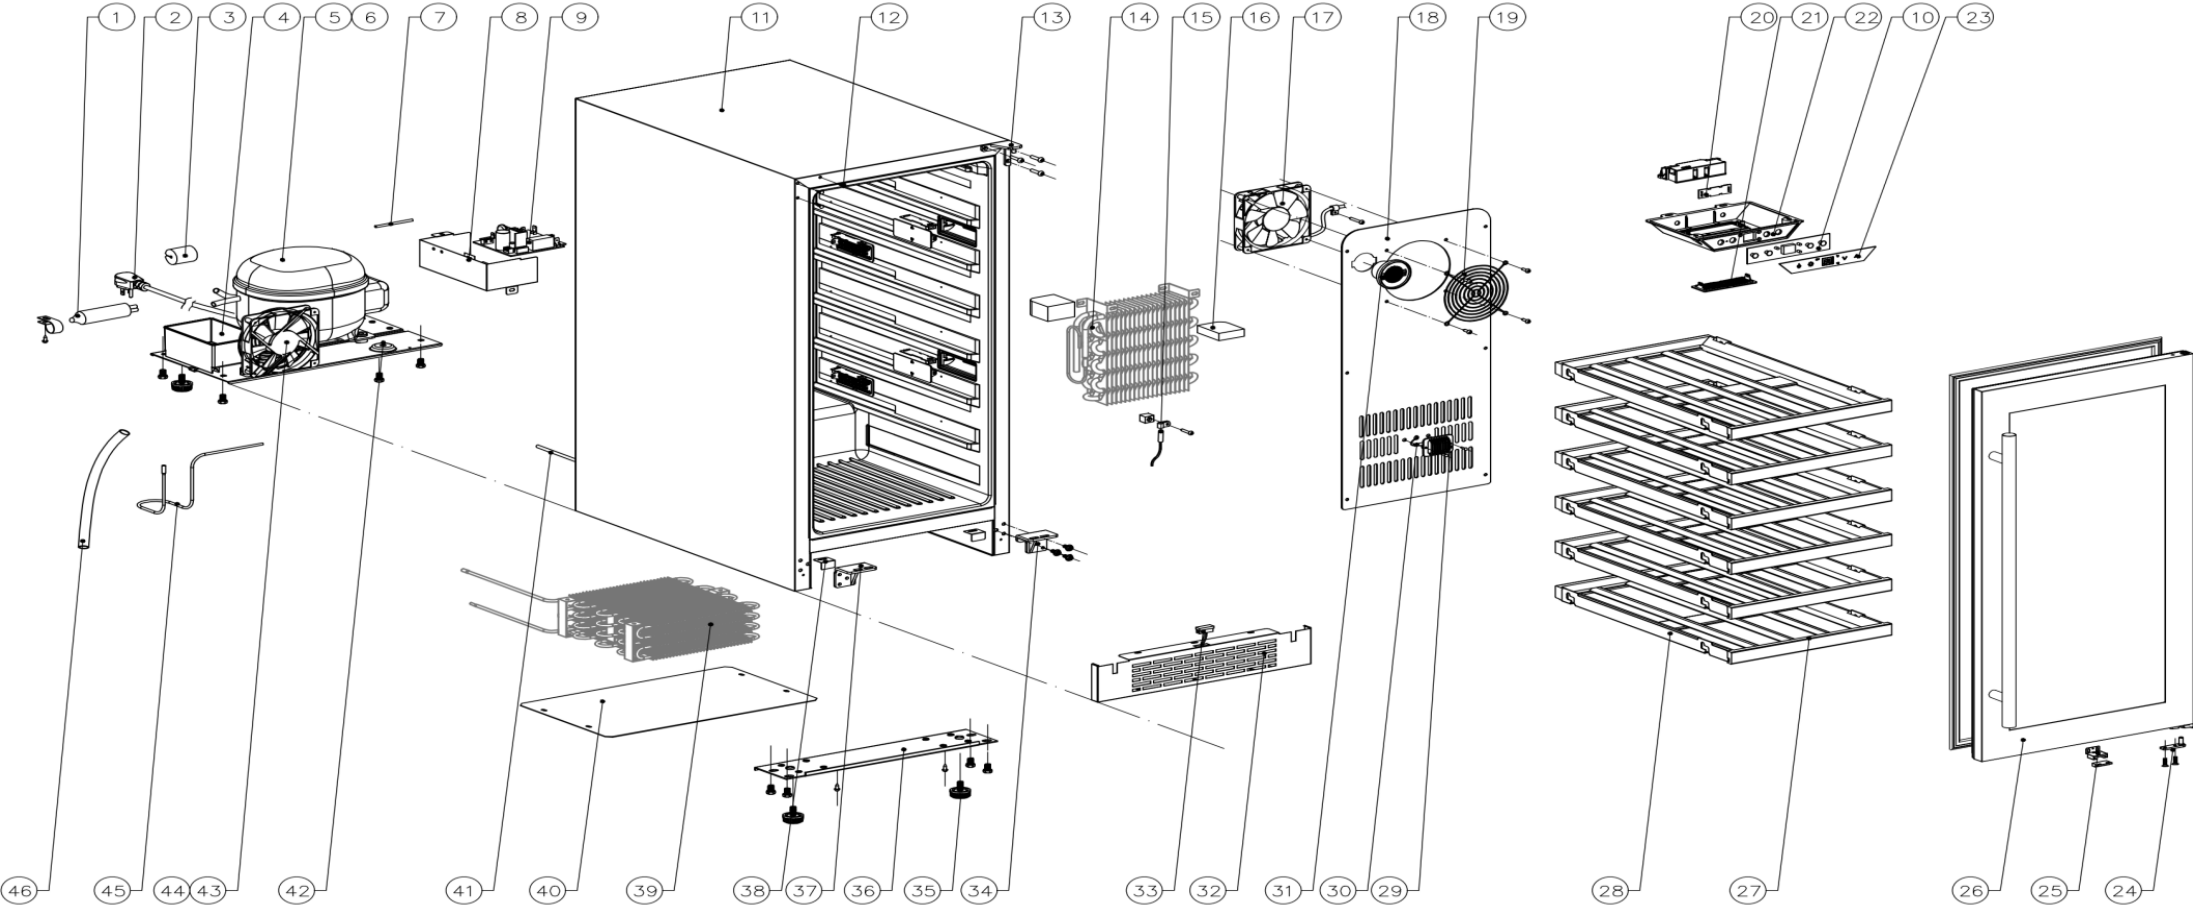

PRW15C01BG

Presrv™ Size Single Zone Wine Cooler

ZEPHYR

PRW15C01BG

Ref #	Part #	Description	Qty.
1	56300003	Dryer Filter	1
2	11030118	Power Cord	1
3	56220035	Anti Vibration Gasket	1
4	56130043	Drip Tray	1
5	12160008	Compressor	1
6	11030119	Compressor Ground Wire	1
7	50330010	Sealing Tube	1
8	56200111	Main PCB Box	1
9	11010109	Main Power Control Board	1
10	11010110	Display Control Board	1
12	56210074	Decorative Hole Cover	3
13	54180044	Upper Right Hinge	1
14	54240005	Evaporator	1
15	11050007	Sensor	1
16	56180015	Evaporator Foam	1
17	12130032	Fan	1
18	54170023	Air Duct Board	1
19	54210017	Fan Cover	1
20	12010011	Tri Color LED Light	5
21	52150014	Light Cover	5
22	56200112	Display Board Box	1
23	52050021	Display Panel	1
24	54190062	Door Axis Plate	1
25	54220011	Door Magnet	1
26	50230017	Door	1
26	56220048	Door Gasket	1
26	50280003	Handle	1
27	50150038	Sliding Wooden Shelf Assembly	6

28	50320040	Shelf Slider Set	6
29	54210014	Sensor Cover	1
30	11050008	Sensor	1
31	Z0F-C004	Carbon Filter	1
32	50260014	Kick Plate	1
33	11040029	Magnet Switch	1
34	54180045	Lower Right Hinge	1
35	50350008	Leveling Leg	4
36	54140294	Cabinet Support Bracket	1
37	54180046	Lower Left Hinge	1
38	54140289	Cabinet Bracket	2
39	54270001	Condensor	1
40	54210018	Condensor Plate	1
41	50330017	Capillary Tube	1
42	54190068	Compressor Support Plate	1
43	54210016	Fan Cover	1
44	12130032	Fan	1
45	50330030	Connecting Pipe	1
46	50330026	Exhaust Water Pipe	1
	54180047	Upper Left Hinge	1