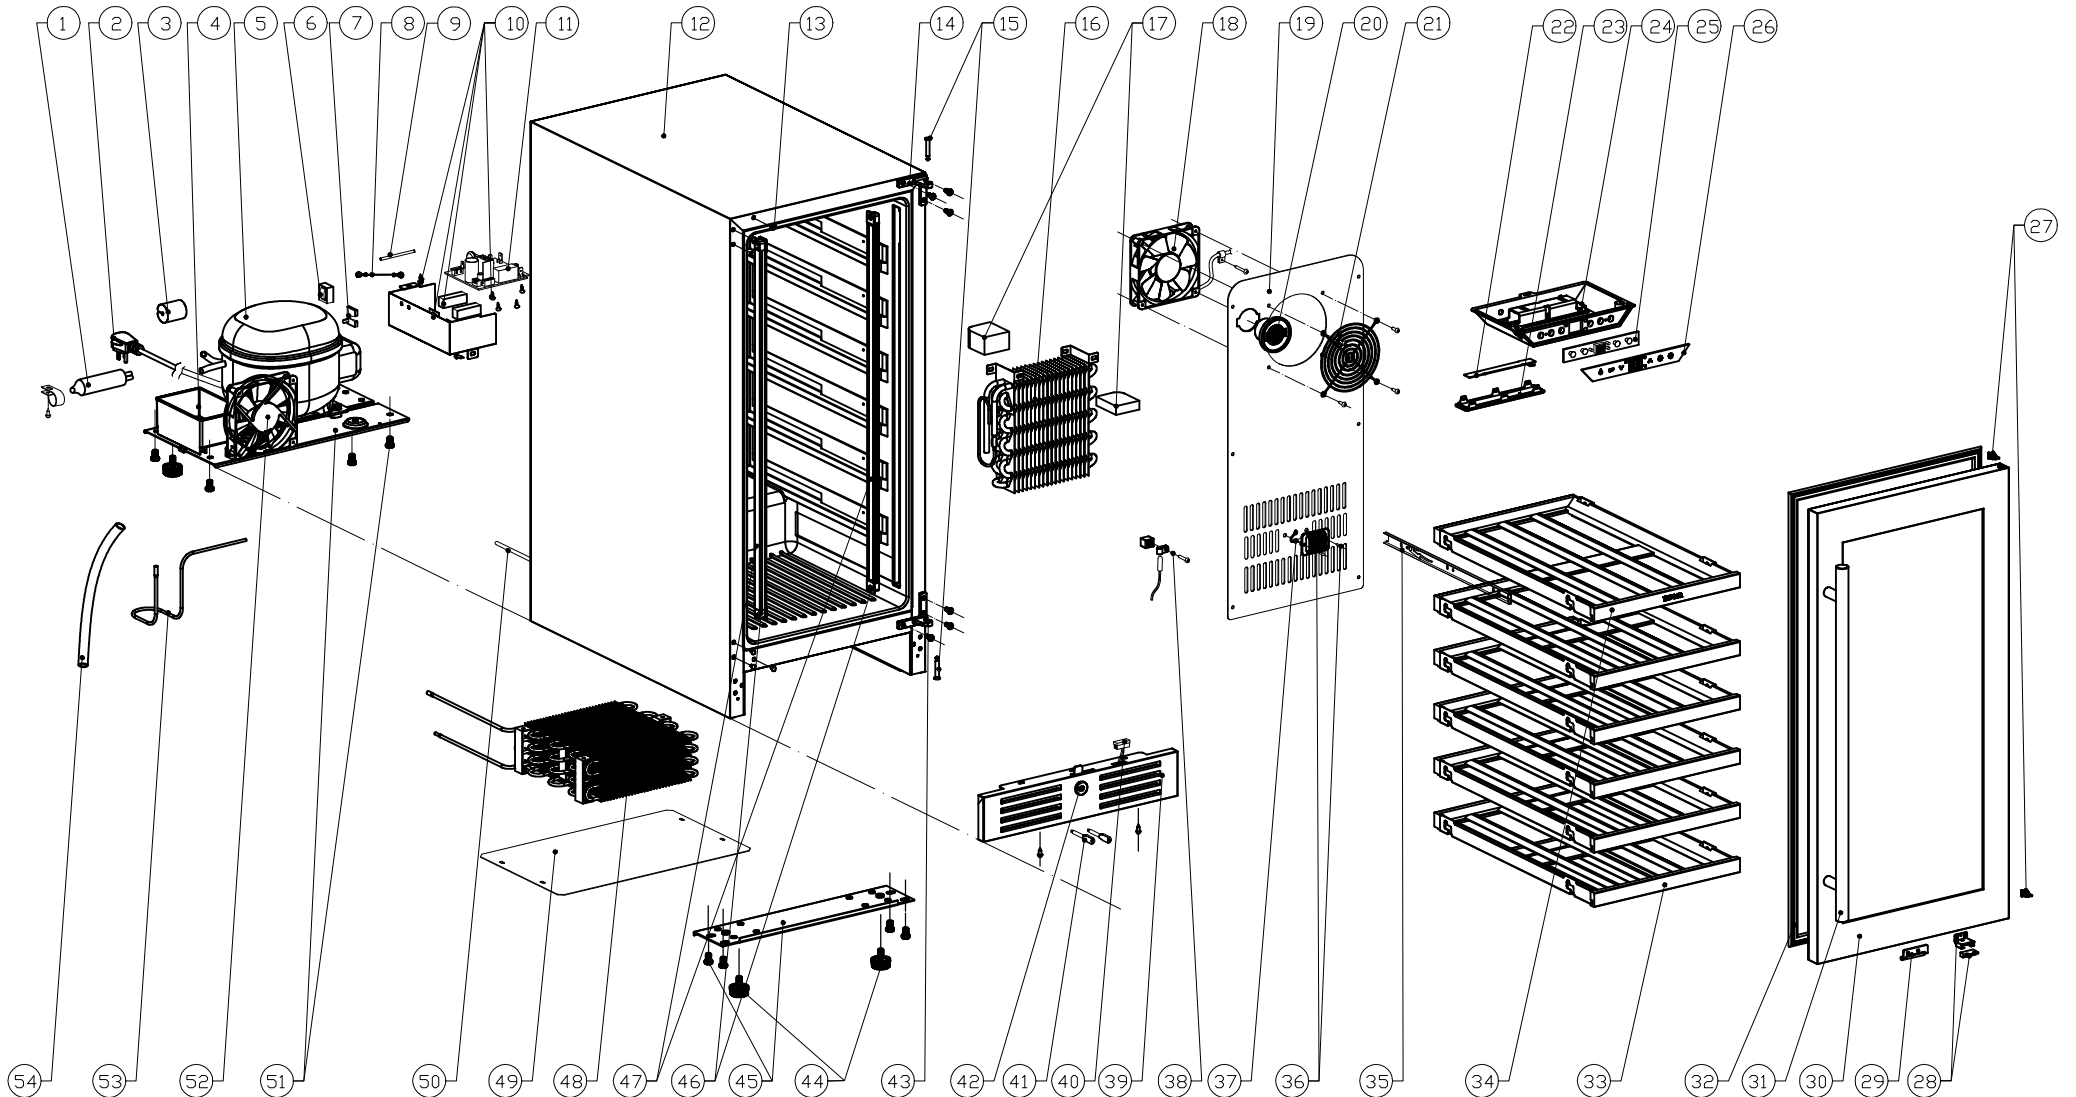

PRW15C01CG

Presrv™ Single Zone Wine Cooler

ZEPHYR

PRW15C01CG

Ref #	Part #	Description	Qty.
1	56300003	Dryer Filter	1
2	11030118	Power Cord	1
3	56220051	Anti Vibration Gasket	2
4	56130043	Drip Tray	1
5	12160008	Compressor	1
6	11050028	Compressor Starter	1
7	11050029	Compressor Relay	1
8	11030119	Compressor Ground Wire	1
9	50330010	Sealing Tube	1
10	56200121	Main PCB Box	1
11	11010174	Main Power Control Board	1
13	56210075	Decorative Hole Cover	6
14	54180072	Upper Right Hinge	1
14-1	01020066	Hinge Screw	3
15	50330037	Door Axis Pin	2
16	54240005	Evaporator	1
17	56180015	Evaporator Foam	2
18	12130043	Evaporator Fan Assembly	1
19	54170023	Air Duct Board	1
20	Z0F-C004	Carbon Filter	1
21	54210017	Fan Cover	1
22	12010018	LED Light	1
23	52150017	LED Light Cover	1
24	56200124	Display Box	1
25	11010170	Display Control Board	1
26	52050030	Display Panel	1
27	54210038	Door Axis Cover	2
28	54220011	Magnet	1

28-1	54140247	Magnet Bracket	1
29	54050093	Door Lock Plate	1
30	50230036	Door	1
31	50280003	Handle	1
32	56220058	Door Gasket	1
33	50150038	Wooden Shelf	6
35	50320040	Shelf Slider Set	6
36	54210014	Sensor Cover	1
37	11050008	Sensor	1
38	11050007	Sensor	1
39	50260023	Kick Plate	1
39-1	01020073	Kick Plate Screw	5
40	11040033	Magnetic Switch	1
41	15000019	Door Lock Key	2
42	50180006	Door Lock	1
43	54180073	Lower Right Hinge	1
43-1	01020066	Hinge Screw	3
44	50350008	Leveling Leg	4
45	54140294	Cabinet Bottom Bracket	1
45-1	01060015	Cabinet Bracket Screw	4
46	56140022	LED End Cap	4
46-1	01020065	Screw Cover	4
47	12010019	LED Light Assembly	2
48	54270005	Condensor	1
49	54210018	Condensor Cover	1
50	50330033	Capillary Tube	1
51	54190068	Compressor Support Plate	1
51-1	01060015	Support Plate Screw	4
52	12130032	Fan	1
52-1	54210016	Fan Cover	1
53	50330032	Connecting Pipe	1
54	50330025	Water Pipe	1

55	00100030	Hex Wrench M3	1
----	----------	---------------	---

JUL23.0101