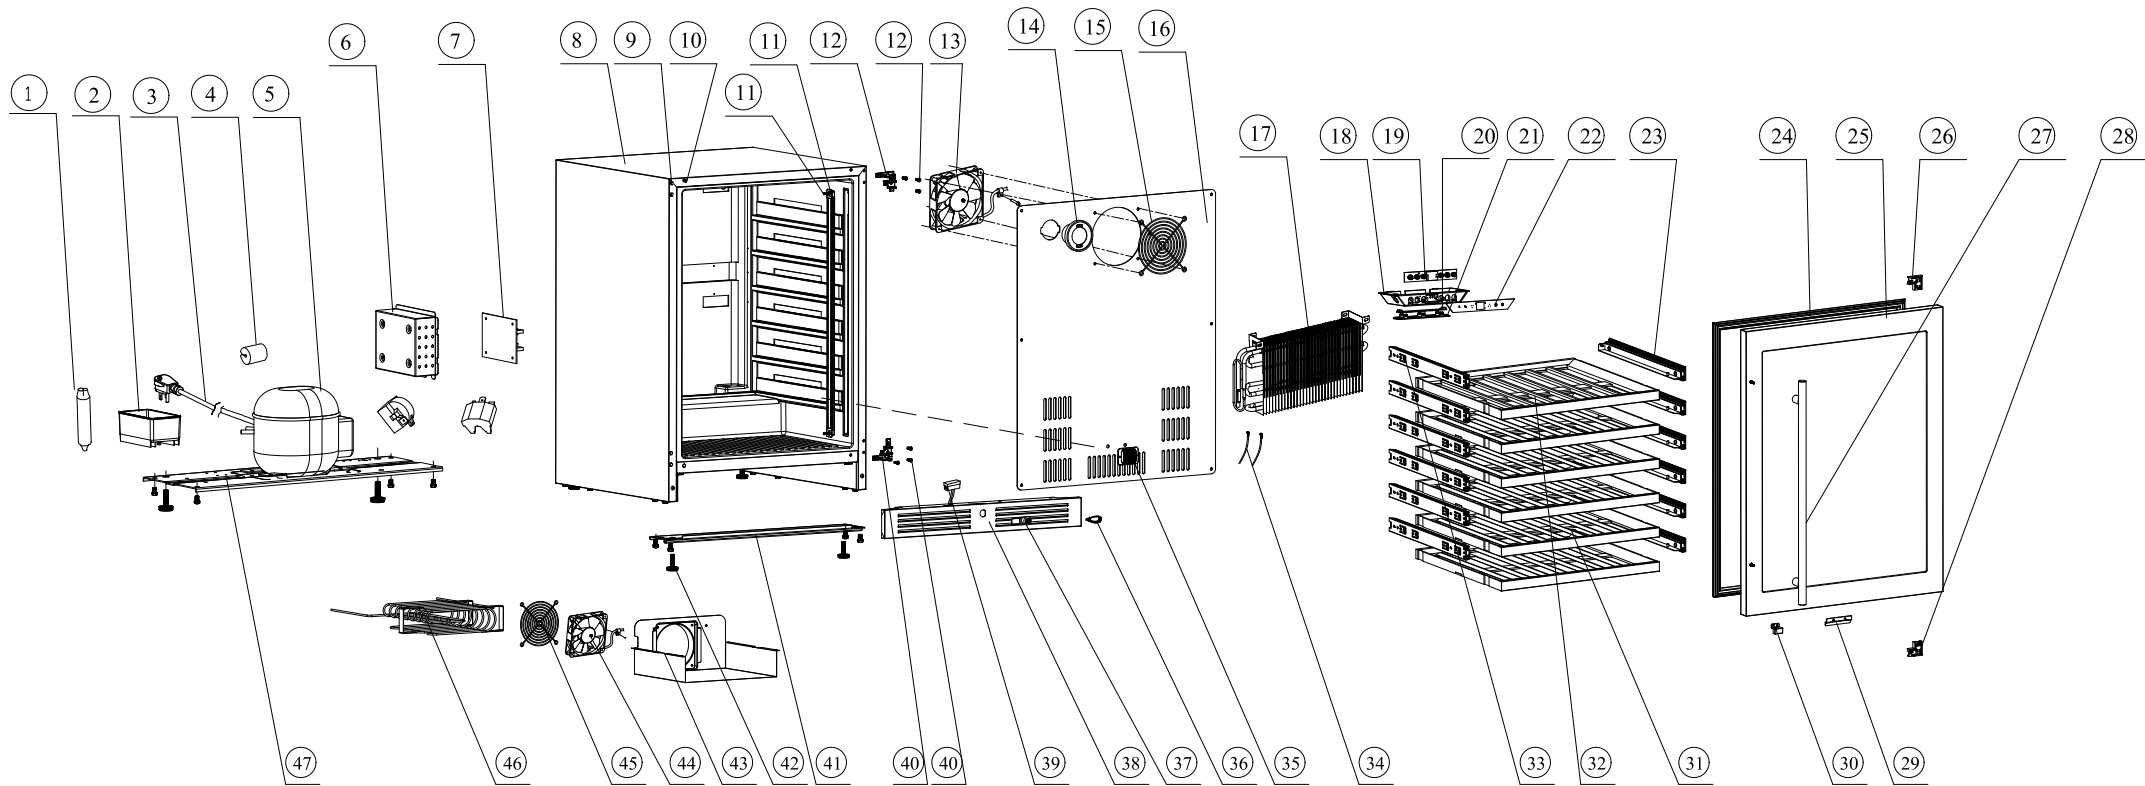

PRW24C01CG

Presrv™ Single Zone Wine Cooler

ZEPHYR

PRW24C01CG

Ref #	Part #	Description	Qty.
1	56300008	Dryer Filter	1
2	56130037	Drip Tray	1
3	11030135	Power Cord	1
4	56220042	Anti Vibration Gasket	1
5	12160009	Compressor	1
5	11050024	Compressor Relay	1
5	11050025	Compressor Starter	1
6	56200102	Control Board Box	1
7	11010159	Main Power Control Board	1
9	56210088	Decorative Hole Cover	1
10	56210113	Decorative Hole Cover	5
11	12010015	Tri Color LED Light Strip	2
11	01020059	LED Light Strip Screw	4
12	54180060	Upper Right Hinge	1
12	01020058	Hinge Screw	3
13	12130036	Fan Assembly	1
14	Z0F-C004	Carbon Filter	1
15	54210021	Fan Cover	1
16	50140209	Internal Rear Panel	1
17	54240016	Evaporator	1
18	56200119	Display Control Box	1
19	11010158	Display Control Board	1
20	12010016	Top LED Light	1
21	52150015	Top LED Light Cover	1
22	52050026	Display Panel Decal	1
23	50320050	Sliding Rail Set, Right	6
24	56220052	Door Gasket	1
25	50230028	Door	1

26	56210114	Upper Right Hinge Cover	1
27	50280006	Door Handle	1
27	01020061	Door Handle Screw	1
28	56210115	Lower Right Hinge Cover	1
29	15000022	Door Lock Plate	1
29	01020062	Door Lock Plate Screw	2
30	54220019	Magnet	1
30	01020050	Magnet Screw	2
31	50150051	Wooden Shelf, 8 Bottle	5
32	50150052	Wooden Shelf, 7 Bottle	1
33	50320051	Sliding Rail Set, Left	6
34	11050023	Temperature Sensor	2
35	54210022	Sensor Cover	1
36	15000023	Door Lock Key	1
37	50180009	Door Lock	1
38	50260017	Kick Plate	1
38	01020063	Kick Plate Screw, Black	6
38	01020064	Kick Plate Screw, Stainless	2
39	11040031	Magnet Switch	1
40	54180061	Lower Right Hinge	1
40	01020060	Hinge Screw	3
41	54140335	Cabinet Bracket	1
42	50350009	Leveling Leg	4
43	54210034	Condensor Cover	1
44	12130036	Fan Assembly	1
45	54210021	Fan Cover	1
46	54270003	Condensor	1
47	54140336	Compressor Bracket	1