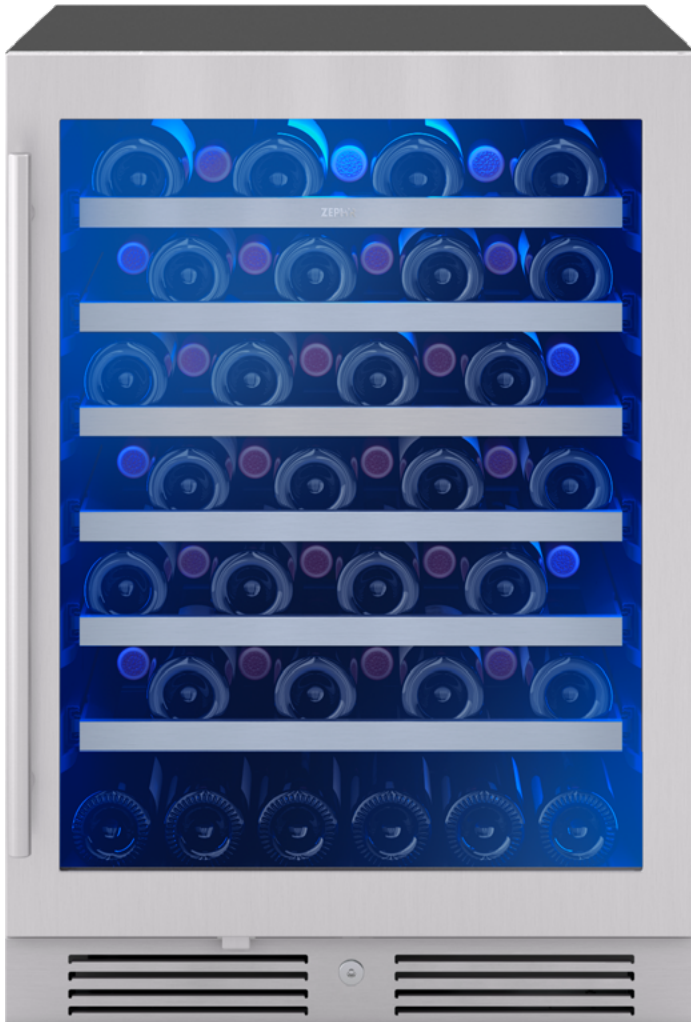

PRESRV™

WINE COOLER

SINGLE ZONE

For the lover of fine wine, fine design, and peerless parties, our Presrv™ Single Zone Wine Cooler is as cool — and as loaded with details! — as it looks. Featuring Full-Extension Wood Racks; PreciseTemp™ temperature control for maintaining accurate temperatures; Active Cooling Technology to ensure

even cooling; and a Vibration Dampening System to keep wines chill, still and ready to open at a moment's notice. Enhance the party mood with an illuminated control panel, plus vertical LED light strips in three colors and four light levels.

ZEPHYR

ZEPHYRONLINE.COM

Full-Extension Wood Racks