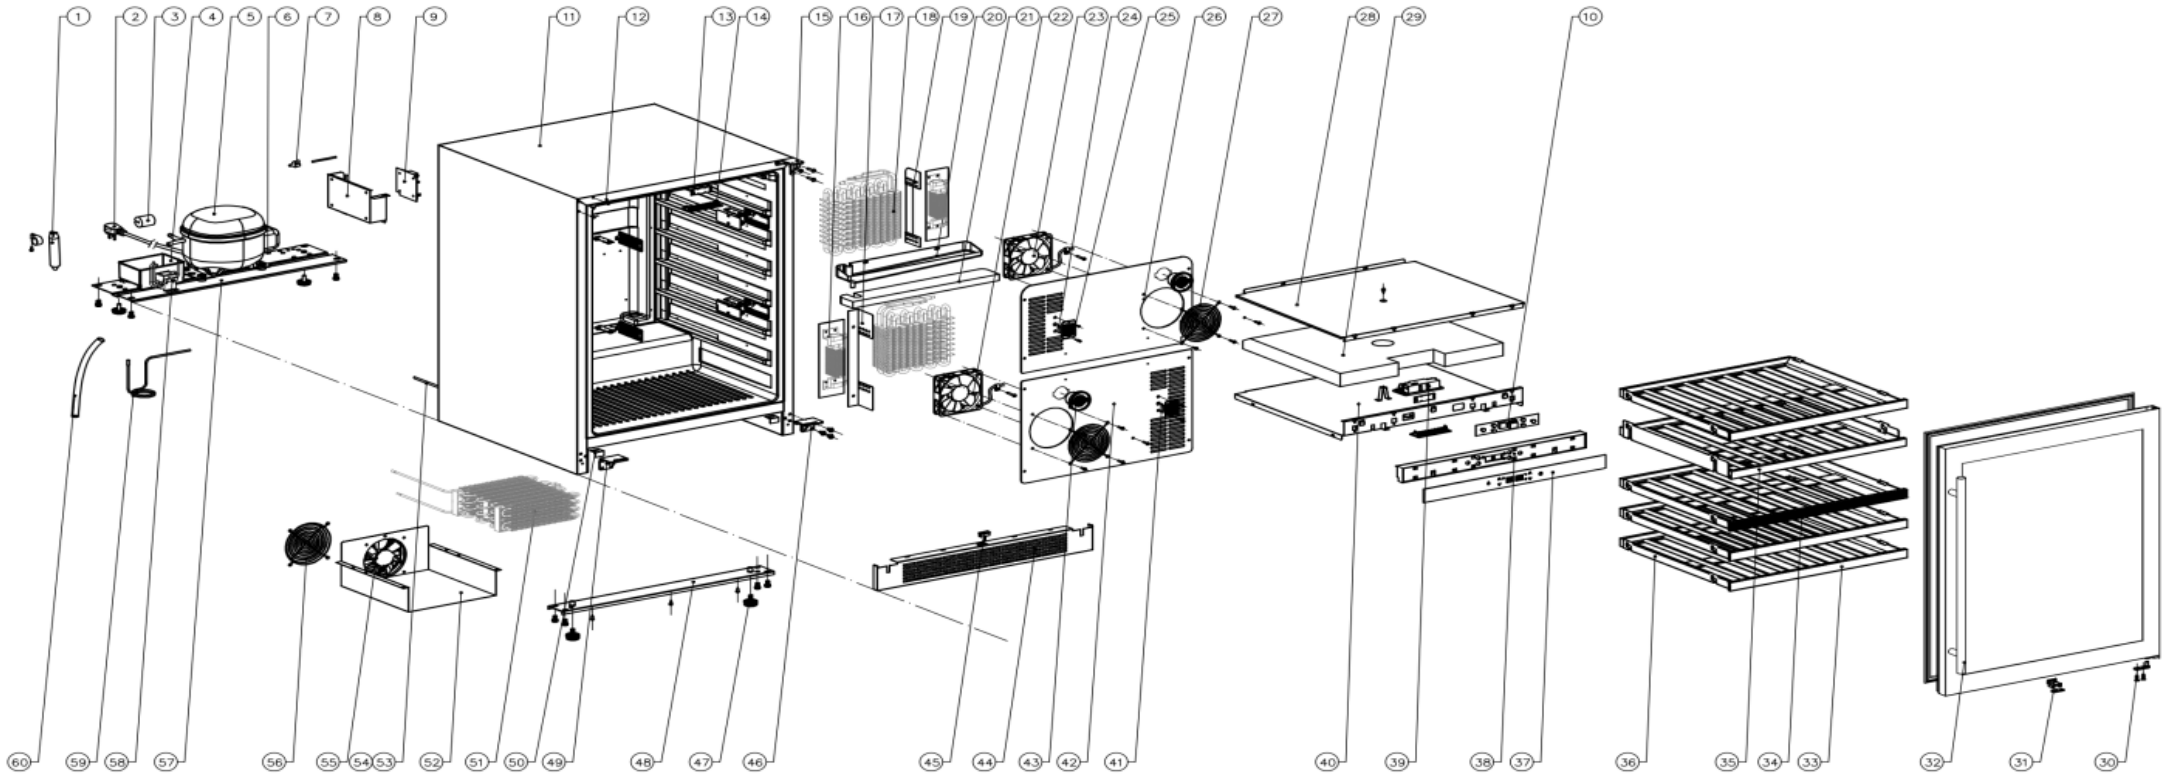

PRW24C02BBSG

Presrv™ Black Stainless Dual Zone Wine Cooler

ZEPHYR

PRW24C02BBSG

Ref #	Part #	Description	Qty.
1	56300004	Dryer Filter	1
2	11030118	Power Cord	1
3	56220035	Anti Vibration Gasket	2
4	56130035	Drip Tray	1
5	12160006	Compressor	1
6	11030119	Compressor Ground Wire	1
7	11030120	Wire Connector	1
8	56200108	Main PCB Box	1
9	11010118	Main Power Control Board	1
10	11010113	Display Power Control Board	1
12	56210074	Decorative Hole Cover	3
13	12010011	Tri Color LED Light	6
14	52150014	Light Cover	6
15	54180028	Upper Right Hinge	1
16	54280008	Heater	2
17	52120003	Deflector	1
18	54240004	Evaporator	2
19	52120004	Deflector	1
20	56130028	Drip Tray	1
21	56180017	Foam	1
22	12130032	Fan, Lower Zone	1
23	12130032	Fan, Upper Zone	1
24	11050007	Sensor, Upper Zone	1
25	54210014	Sensor Cover	2
26	54170019	Air Duct Board	1
27	54210017	Fan Cover	2
28	54170020	Air Duct Board	1
29	56180018	Foam	1
30	54190063	Door Axis Plate	1

31	54220013	Door Magnet	1
32	50230013	Door	1
32	56220046	Door Gasket	1
32	50280007	Door Handle	1
33	50150030	Sliding Wooden Shelf Assembly	3
34	50150031	Sliding Wooden Shelf Assembly	1
35	50150032	Sliding Wooden Shelf Assembly	1
36	50320040	Shelf Slider Set	5
37	52050022	Display Panel	1
38	54140286	Display Panel Bracket	1
39	54140290	Lamp Holder	1
40	54170021	Air Duct Board	1
41	11050009	Sensor, Lower Zone	1
42	54170022	Air Duct Board	1
43	Z0F-C004	Charcoal Filter	2
44	50260011	Kick Plate	1
45	11040032	Magnetic Switch	1
46	54180029	Lower Right Hinge	1
47	50350008	Leveling Leg	4
48	54140284	Cabinet Support Bracket	1
49	54180030	Lower Left Hinge	1
50	54140289	Cabinet Bracket	2
51	54270001	Condensor	1
52	54210015	Condensor Cover	1
53	50330029	Lower Zone Capillary Tube	1
54	50330015	Upper Zone Capillary Tube	1
55	12130032	Fan	1
56	54210016	Fan Cover	1
57	54190058	Compressor Support Plate	1
58	56060001	Solenoid Reversing Valve	1
59	50330020	Connecting Pipe	1
60	50330026	Exhaust Water Pipe	1
61	54180031	Upper Left Hinge	1