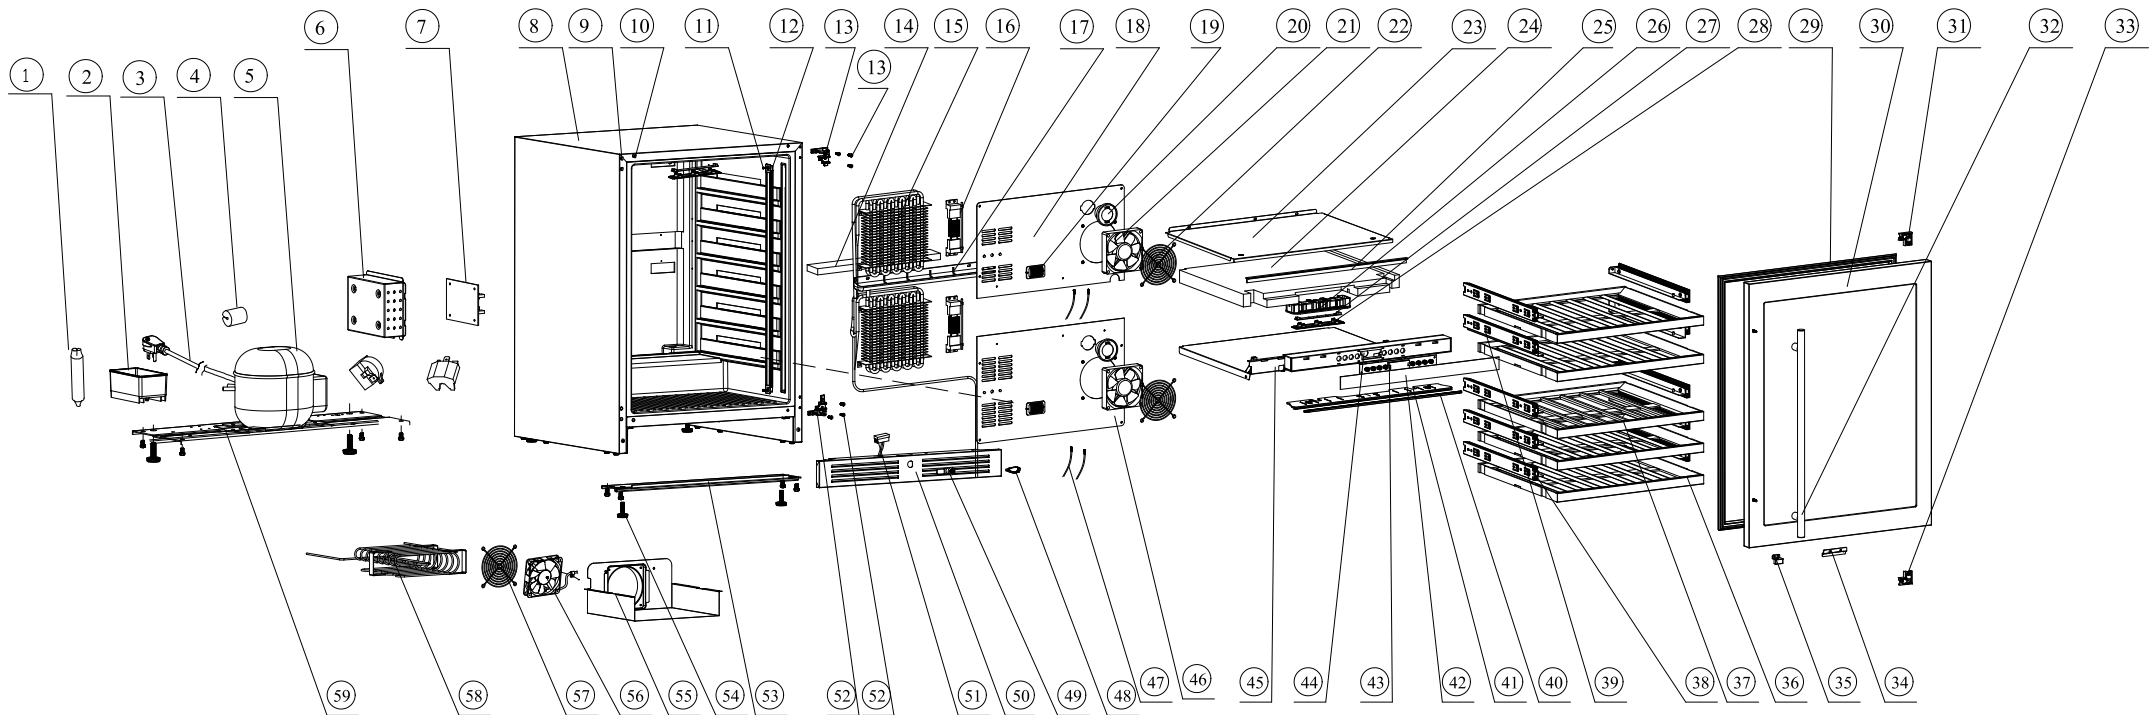

PRW24C02CG

Presrv™ Dual Zone Wine Cooler

ZEPHYR

PRW24C02CG

Ref #	Part #	Description	Qty.
1	56300008	Dryer Filter	1
2	56130037	Drip Tray	1
3	11030135	Power Cord	1
4	56220042	Anti Vibration Gasket	1
5	12160009	Compressor	1
5	11050024	Compressor Relay	1
5	11050025	Compressor Starter	1
6	56200102	Control Board Box	1
7	11010160	Main Power Control Board	1
9	56210088	Decorative Hole Cover	1
10	56210113	Decorative Hole Cover	5
11	12010016	Top LED Light	1
11	52150015	LED Light Cover	1
12	12010015	Tri Color LED Light Strip	2
12	01020059	LED Light Strip Screw, Black	4
13	54180060	Upper Right Hinge	1
13	01020058	Hinge Screw	3
14	56180020	Water Tray Foam	1
15	54240017	Evaporator	2
16	54280010	PTC Heater	2
17	56130038	Water Tray	1
18	50140210	Upper Internal Rear Panel	1
19	54210022	Sensor Cover	2
20	Z0F-C004	Carbon Filter	2
21	12130036	Fan Assembly	2
22	54210021	Fan Cover	2
23	50140211	Middle Internal Rear Panel Cover	1
24	56180021	Foam	1