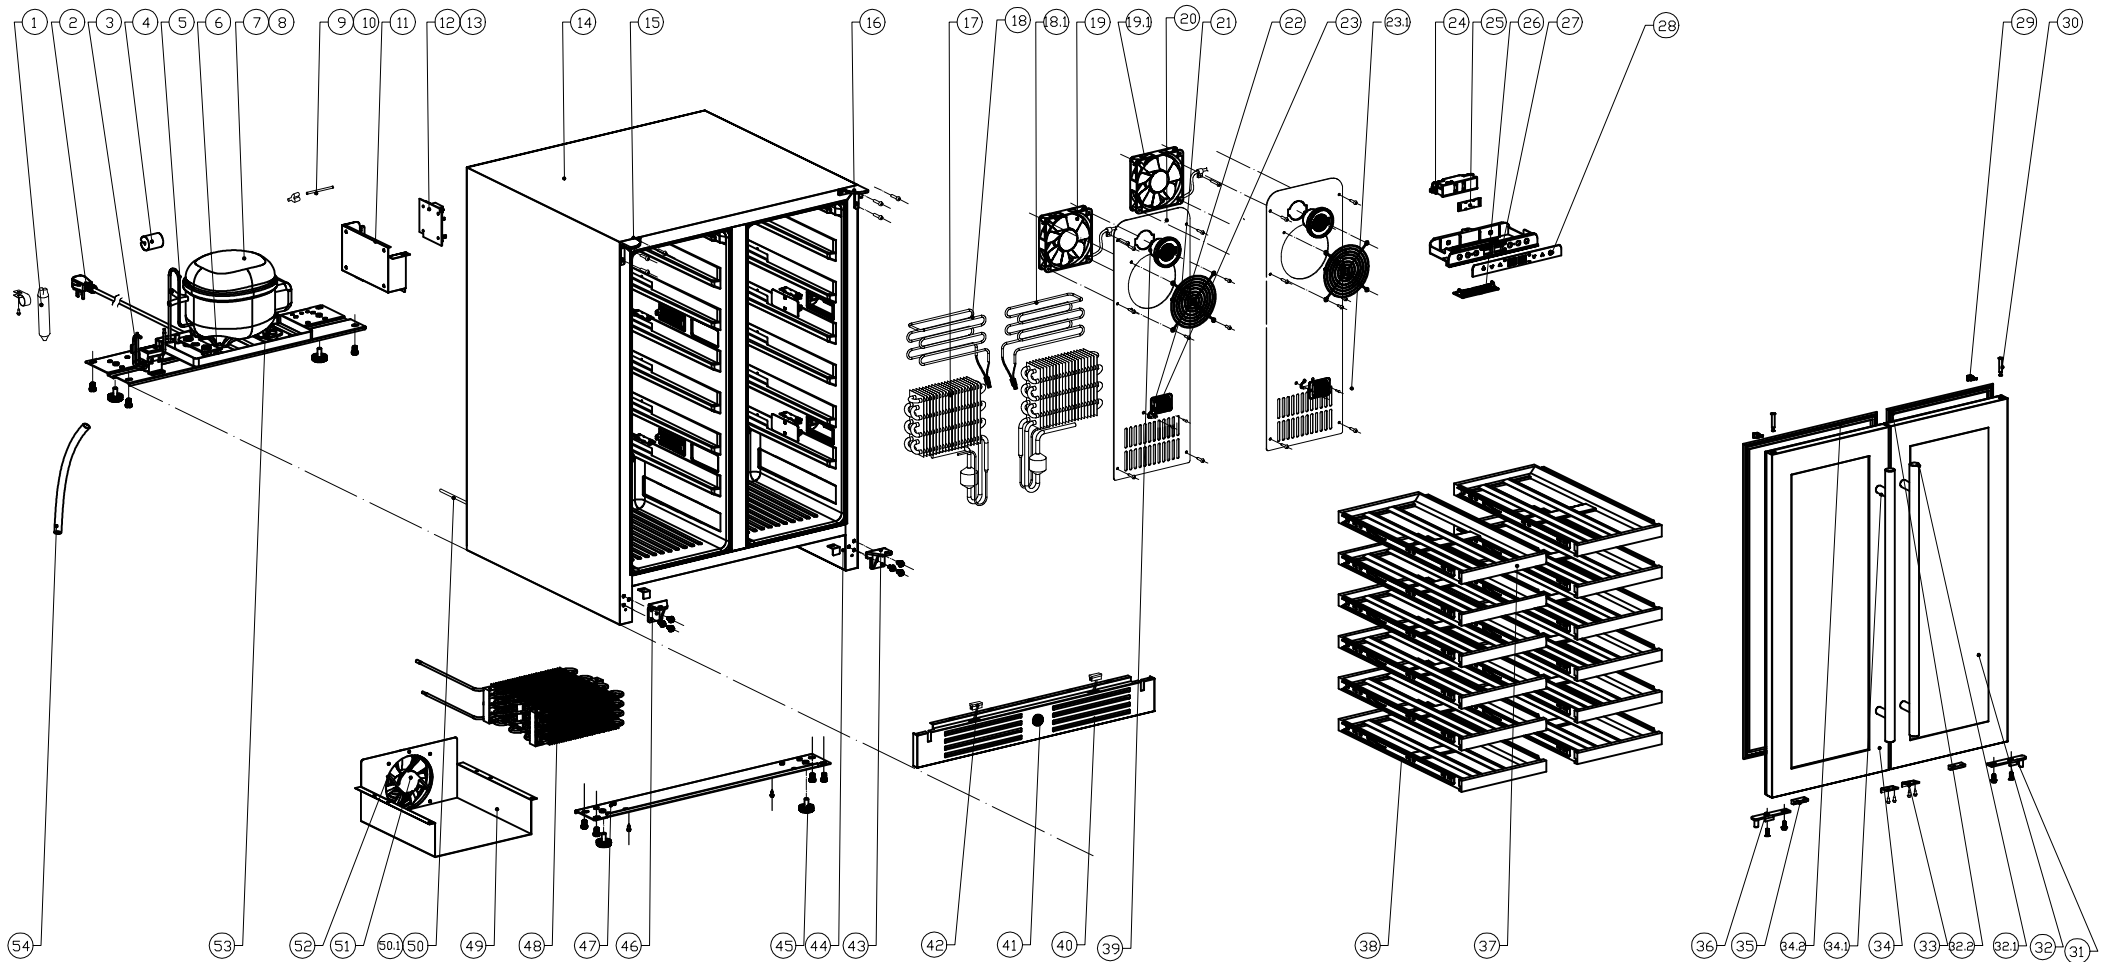

PRW24C32CG

Presrv™ French Door Dual Zone Cooler

ZEPHYR

PRW24C32CG

Ref #	Part #	Description	Qty.
1	56300004	Dryer Filter	1
2	11030118	Power Cord	1
3	56060005	Solenoid Valve	1
4	56220051	Anti Vibration Gasket	5
5	50330031	Compressor Connecting Pipe	1
6	56130041	Drip Tray	1
7	12160006	Compressor	1
8	11030119	Compressor Ground Wire	1
9	11030120	Wire Connector	1
10	50330010	Sealing Tube	1
11	56200105	Main Control Board Box	1
12	11010162	Main Power Control Board	1
13	11010163	Display Control Board	1
15	54180062	Upper Left Hinge	1
16	54180063	Upper Right Hinge	1
17	54240015	Evaporator	2
18	54280001	Heater, Left	1
18.1	54280002	Heater, Right	1
19	12130032	Fan	2
20	54170007	Air Duct Board	2
21	54210017	Fan Cover	2
22	54210014	Sensor Cover	2
23	11050009	Temperature Sensor, Left Zone	1
23.1	11050007	Temperature Sensor, Right Zone	1
24	54140283	LED Light Holder	1
25	12010011	LED Light	6
26	52150014	LED Light Cover	6
27	56200125	Display Control Box	1
28	52050031	Display Panel Decal	1
29	54210038	Door Axis Cover	2

30	50330037	Door Axis Pin	2
31	54190056	Door Axis Plate, Right	1
32	50230033	Door, Right	1
32.1	50280003	Door Handle	1
32.2	56220045	Door Gasket	1
33	54050091	Door Lock Hook	2
34	50230034	Door, Left	1
34.1	50280003	Door Handle	1
34.2	56220045	Door Gasket	1
35	54220011	Magnet	2
36	54190057	Door Axis Plate, Left	1
37	50150019	Sliding Wooden Shelf	12
38	50320042	Sliding Rail Set	12
39	Z0F-C004	Carbon Filter	2
40	50260021	Kick Plate	1
41	50180012	Door Lock	1
42	11040033	Magnet Switch	1
43	54180066	Lower Right Hinge	1
44	54140345	Cabinet Bracket	2
45	50350008	Leveling Leg	4
46	54180067	Lower Left Hinge	1
47	54140284	Cabinet Support Bracket	1
48	54270001	Condensor	1
49	54210015	Condensor Cover	1
50	50330032	Gas Return Pipe	1
50.1	50330018	Gas Return Pipe	1
51	54210016	Fan Cover	1
52	12130032	Fan	1
53	54190058	Compressor Support Plate	1
54	50330038	Drain Pipe	2
55	15000019	Door Lock Key	1